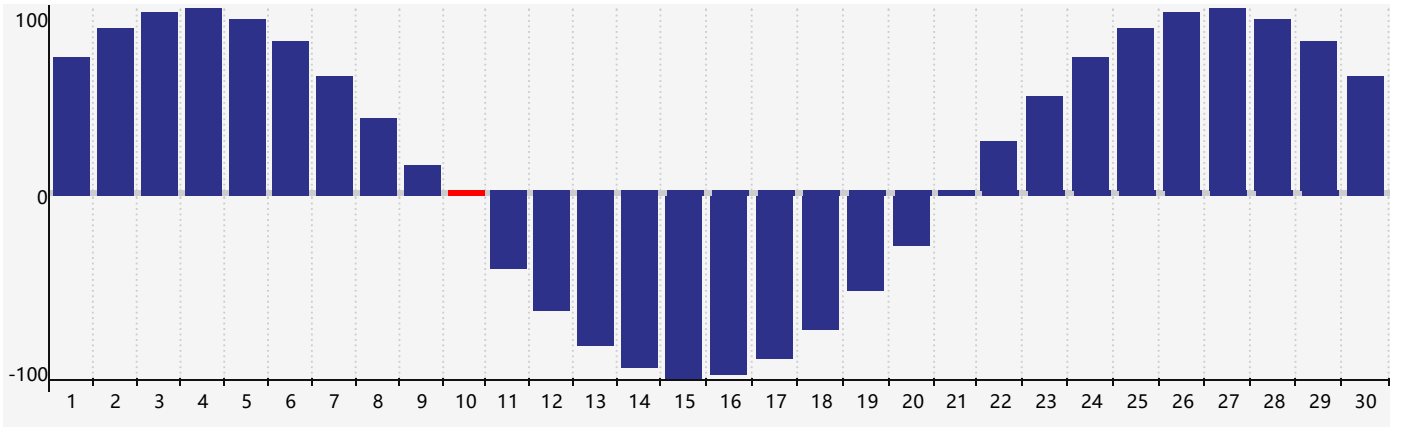

September 2024 Physical Biorhythm Charts

September 2024

SUN	MON	TUE	WED	THU	FRI	SAT
1	2	3	4	5	6	7
8	9	10 <small>Physical</small>	11	12	13	14
15	16	17	18	19	20	21
22	23	24	25	26	27	28
29	30	1	2	3 <small>Physical</small>	4	5