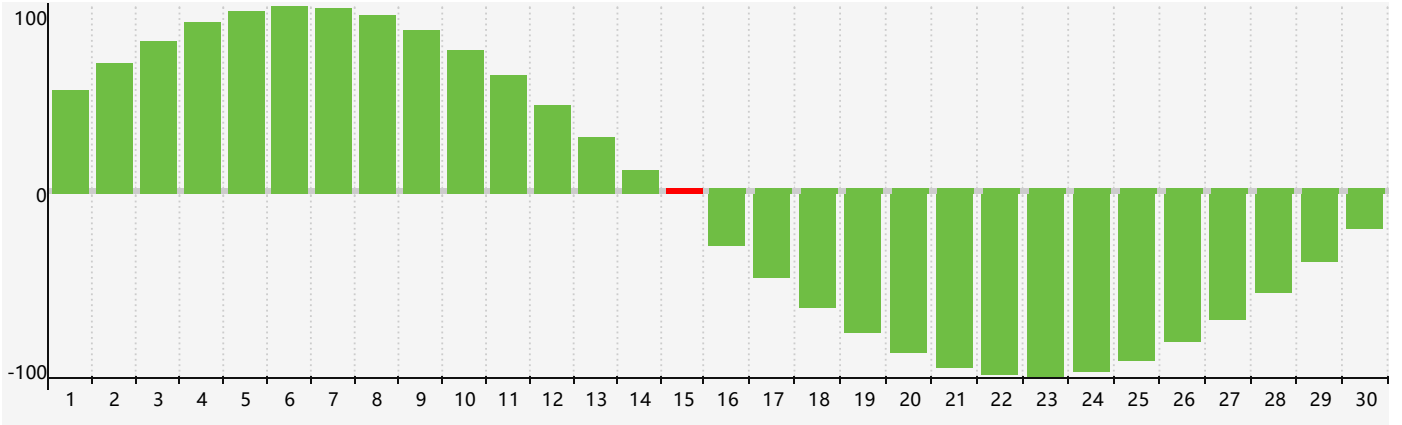

September 2024 Intellectual Biorhythm Charts

September 2024 Emotional Biorhythm Charts

September 2024 Physical Biorhythm Charts

September 2024

SUN	MON	TUE	WED	THU	FRI	SAT
1 	2 	3 	4 	5 	6 	7 
8 	9 	10 	11 	12 	13 	14 
15 Intellectual 	16 	17 	18 	19 	20 	21 Physical 
22 	23 	24 	25 	26 	27 	28 Emotional 
29 	30 	1 	2 	3 	4 	5 