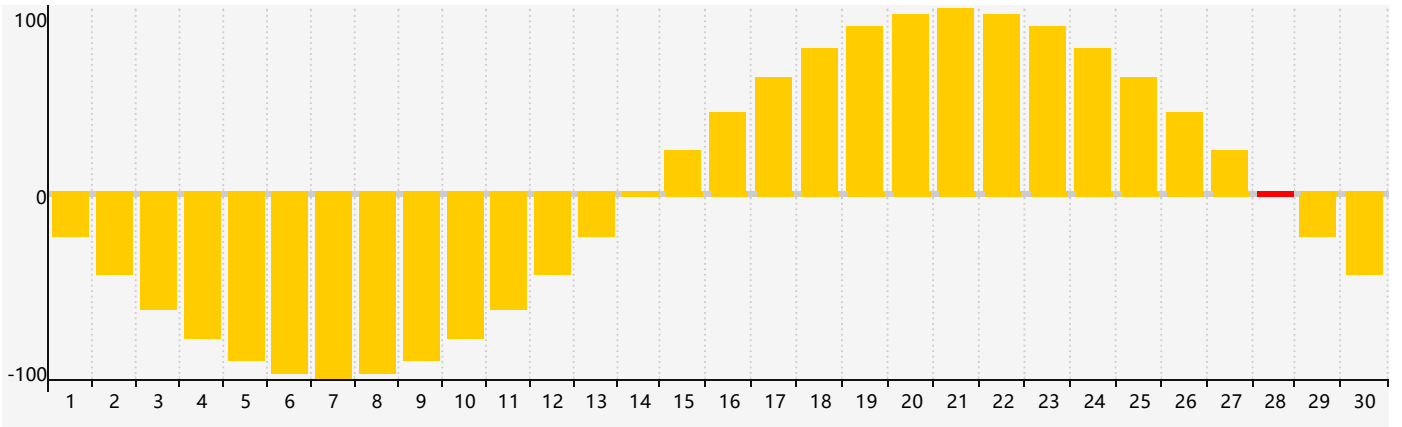

September 2024 Intellectual Biorhythm Charts

September 2024 Emotional Biorhythm Charts

September 2024 Physical Biorhythm Charts

September 2024

SUN	MON	TUE	WED	THU	FRI	SAT
1 	2 	3 	4 	5 	6 	7 
8 	9 	10 	11 	12 	13 	14 
15 Intellectual 	16 	17 	18 	19 	20 	21 Physical 
22 	23 	24 	25 	26 	27 	28 Emotional 
29 	30 	1 	2 	3 	4 	5 