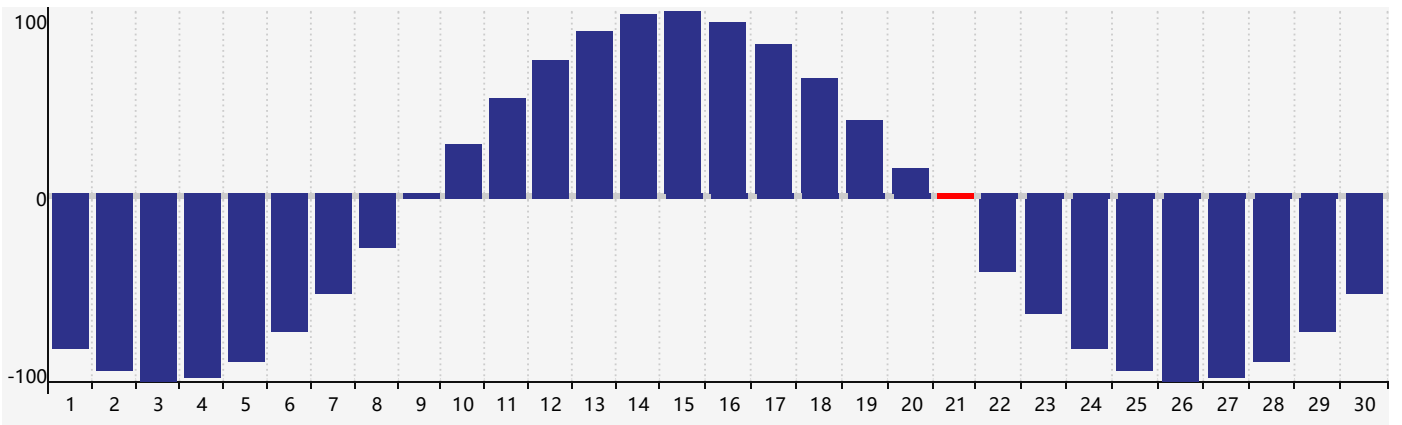

September 2024 Intellectual Biorhythm Charts

September 2024 Emotional Biorhythm Charts

September 2024 Physical Biorhythm Charts

September 2024

SUN	MON	TUE	WED	THU	FRI	SAT
1 	2 	3 	4 	5 	6 	7 
8 	9 	10 	11 	12 	13 	14 
15 Intellectual 	16 	17 	18 	19 	20 	21 Physical 
22 	23 	24 	25 	26 	27 	28 Emotional 
29 	30 	1 	2 	3 	4 	5 