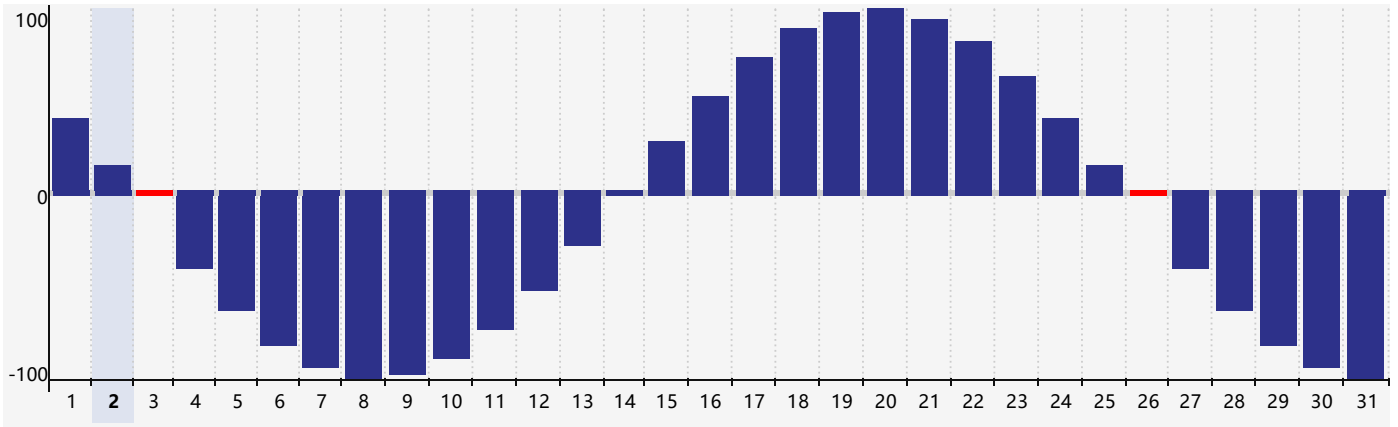

August 2024 Physical Biorhythm Charts

August 2024

SUN	MON	TUE	WED	THU	FRI	SAT
28	29	30	31	1	2	3 Physical
4	5	6	7	8	9	10
11	12	13	14	15	16	17
18	19	20	21	22	23	24
25	26 Physical	27	28	29	30	31