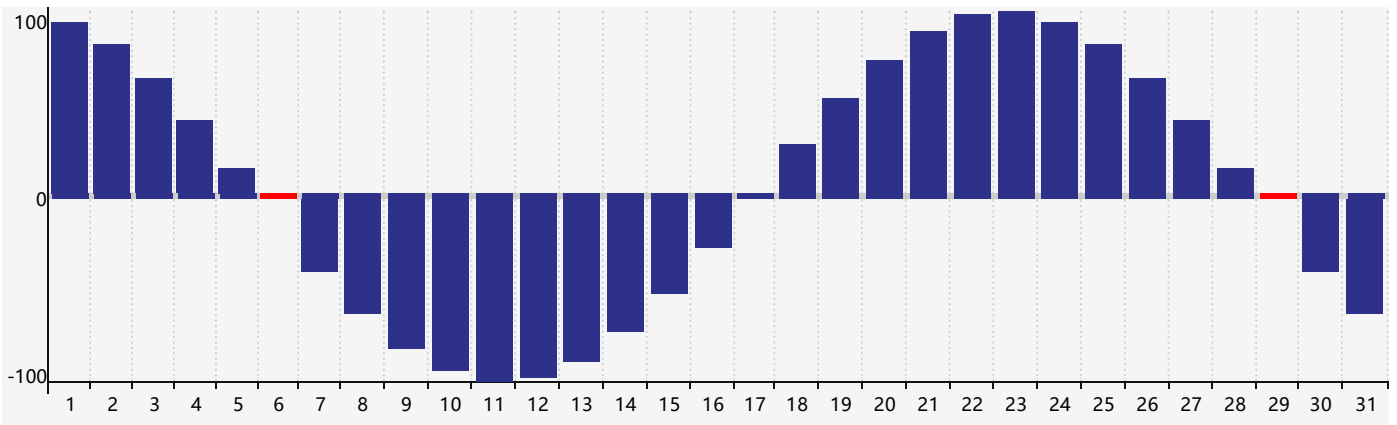

August 2024 Intellectual Biorhythm Charts

August 2024 Emotional Biorhythm Charts

August 2024 Physical Biorhythm Charts

August 2024

SUN	MON	TUE	WED	THU	FRI	SAT
28	29	30	31	1	2	3 Emotional
4	5	6 Physical	7	8	9	10
11	12	13 Intellectual	14	15	16	17
18	19	20	21	22	23	24
25	26	27	28	29 Physical	30	31 Emotional