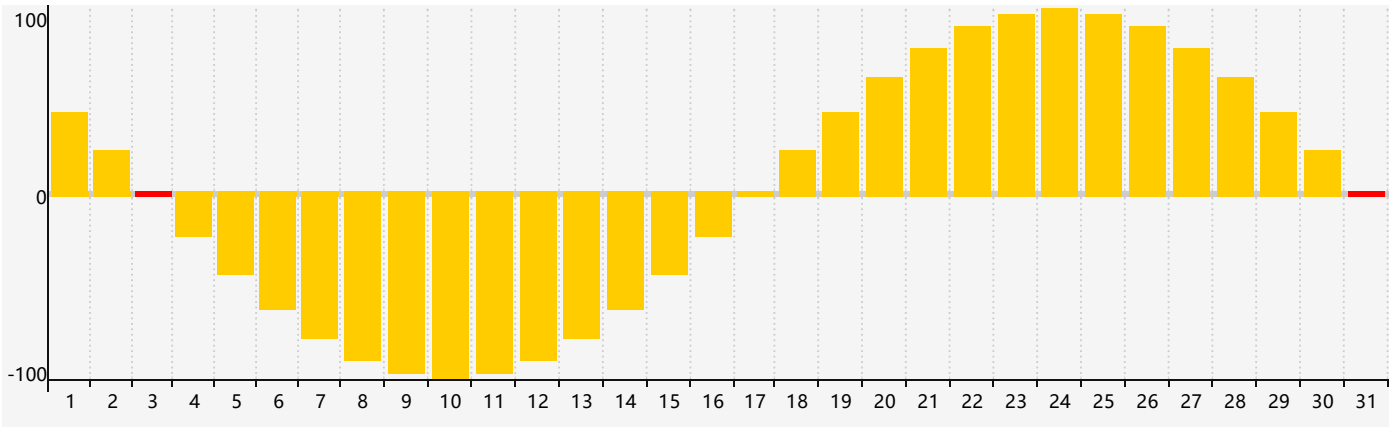

August 2024 Intellectual Biorhythm Charts

August 2024 Emotional Biorhythm Charts

August 2024 Physical Biorhythm Charts

August 2024

SUN	MON	TUE	WED	THU	FRI	SAT
28	29	30	31	1	2	3 Emotional
4	5	6 Physical	7	8	9	10
11	12	13 Intellectual	14	15	16	17
18	19	20	21	22	23	24
25	26	27	28	29 Physical	30	31 Emotional