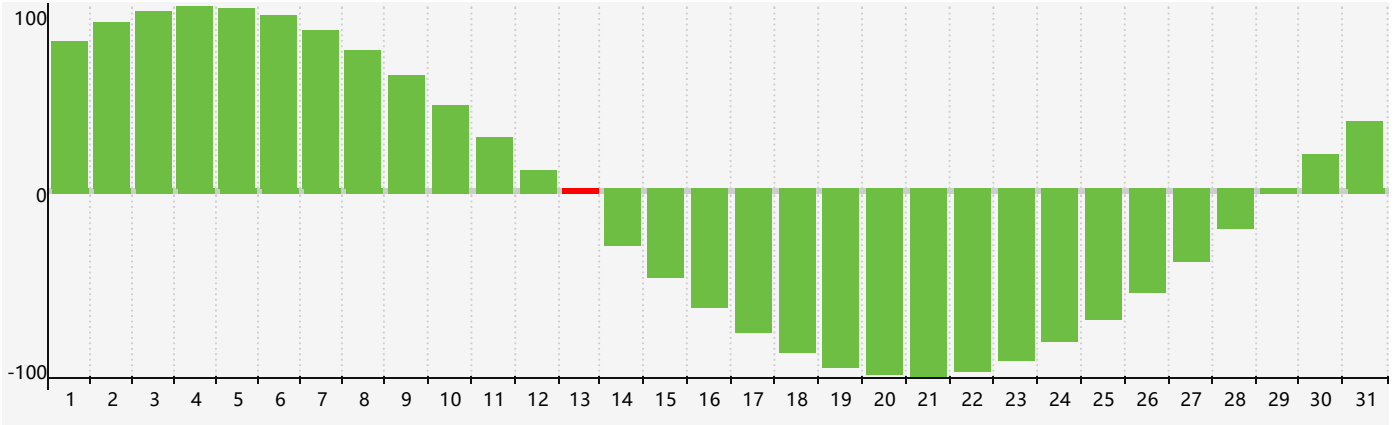

August 2024 Intellectual Biorhythm Charts

August 2024 Emotional Biorhythm Charts

August 2024 Physical Biorhythm Charts

August 2024

SUN	MON	TUE	WED	THU	FRI	SAT
28	29	30	31	1	2	3 Emotional
4	5	6 Physical	7	8	9	10
11	12	13 Intellectual	14	15	16	17
18	19	20	21	22	23	24
25	26	27	28	29 Physical	30	31 Emotional