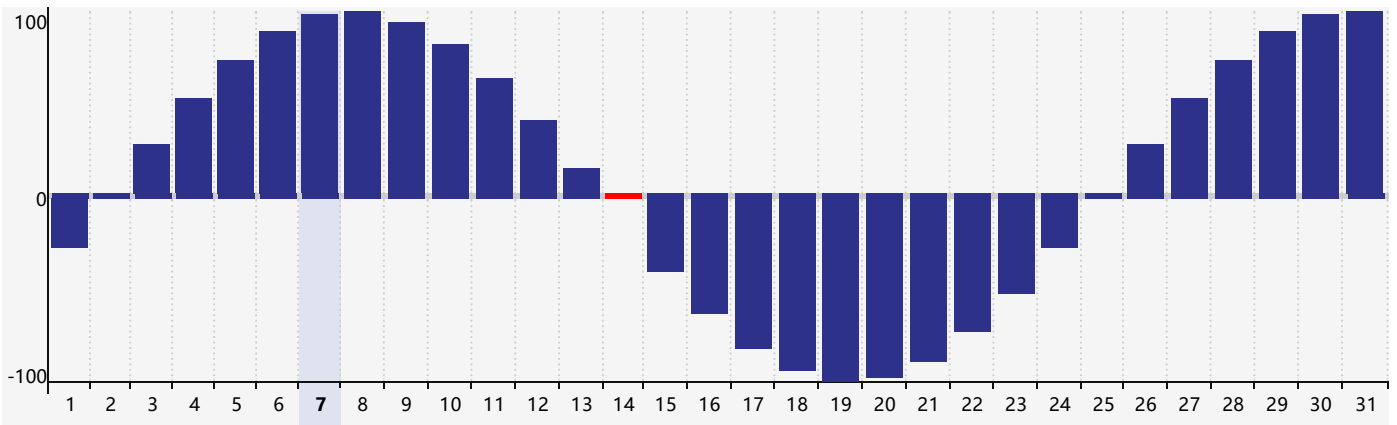

August 2024 Intellectual Biorhythm Charts

August 2024 Emotional Biorhythm Charts

August 2024 Physical Biorhythm Charts

August 2024

SUN	MON	TUE	WED	THU	FRI	SAT
28	29	30	31	1	2	3
4	5	6	7	8	9	10
11	12	13	14 Physical	15 Intellectual	16	17
18	19	20	21	22	23 Emotional	24
25	26	27	28	29	30	31