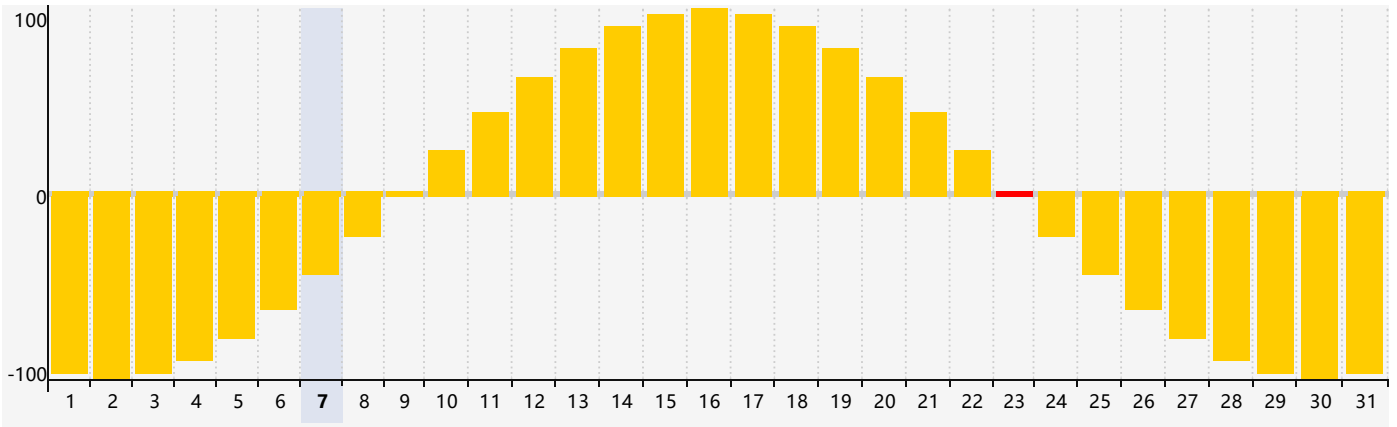

August 2024 Intellectual Biorhythm Charts

August 2024 Emotional Biorhythm Charts

August 2024 Physical Biorhythm Charts

August 2024

SUN	MON	TUE	WED	THU	FRI	SAT
28	29	30	31	1	2	3
4	5	6	7	8	9	10
11	12	13	14 Physical	15 Intellectual	16	17
18	19	20	21	22	23 Emotional	24
25	26	27	28	29	30	31