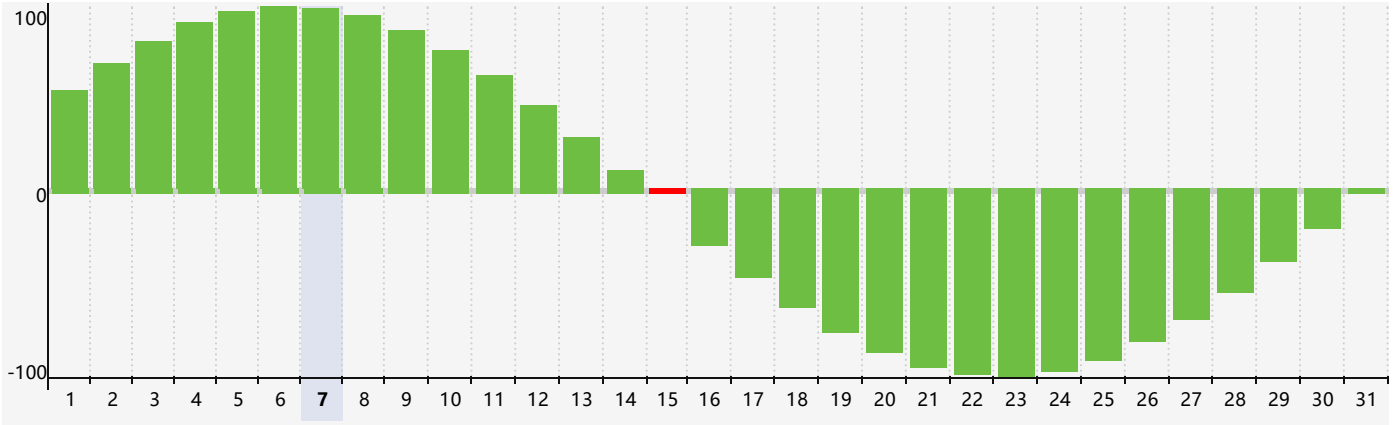

August 2024 Intellectual Biorhythm Charts

August 2024 Emotional Biorhythm Charts

August 2024 Physical Biorhythm Charts

August 2024

SUN	MON	TUE	WED	THU	FRI	SAT
28	29	30	31	1	2	3
4	5	6	7	8	9	10
11	12	13	14 Physical	15 Intellectual	16	17
18	19	20	21	22	23 Emotional	24
25	26	27	28	29	30	31