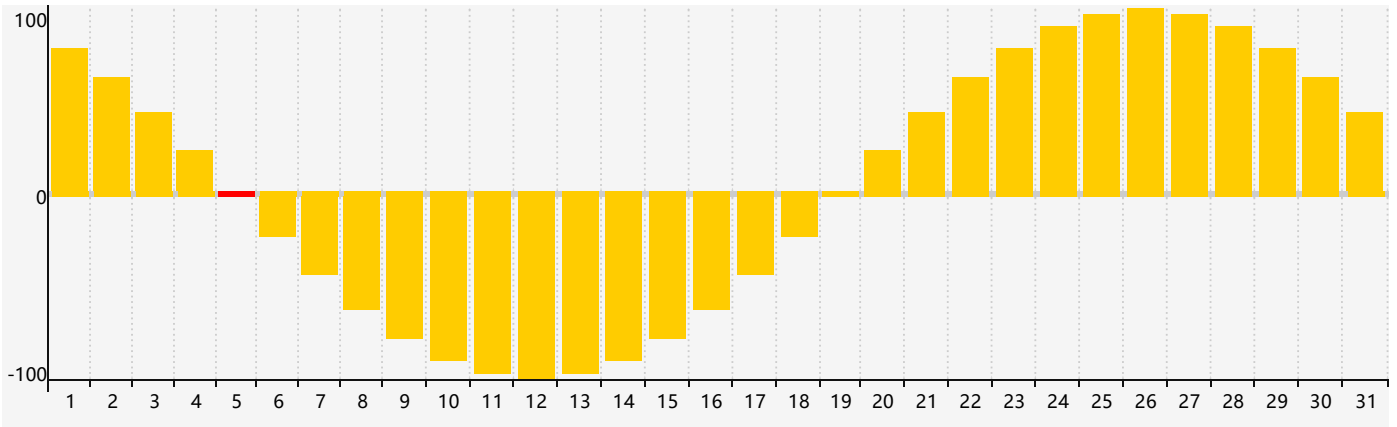

August 2024 Intellectual Biorhythm Charts

August 2024 Emotional Biorhythm Charts

August 2024 Physical Biorhythm Charts

August 2024

SUN	MON	TUE	WED	THU	FRI	SAT
28	29	30	31	1	2	3
4	5 Emotional	6 Physical	7	8	9	10
11	12	13 Intellectual	14	15	16	17
18	19	20	21	22	23	24
25	26	27	28	29 Physical	30	31