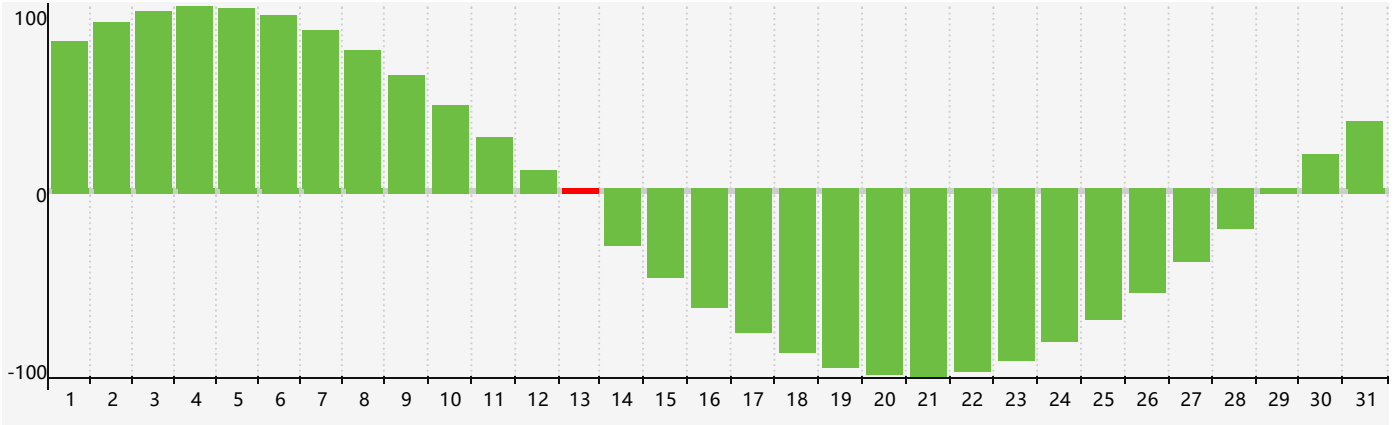

August 2024 Intellectual Biorhythm Charts

August 2024 Emotional Biorhythm Charts

August 2024 Physical Biorhythm Charts

August 2024

SUN	MON	TUE	WED	THU	FRI	SAT
28	29	30	31	1	2	3
4	5 Emotional	6 Physical	7	8	9	10
11	12	13 Intellectual	14	15	16	17
18	19	20	21	22	23	24
25	26	27	28	29 Physical	30	31