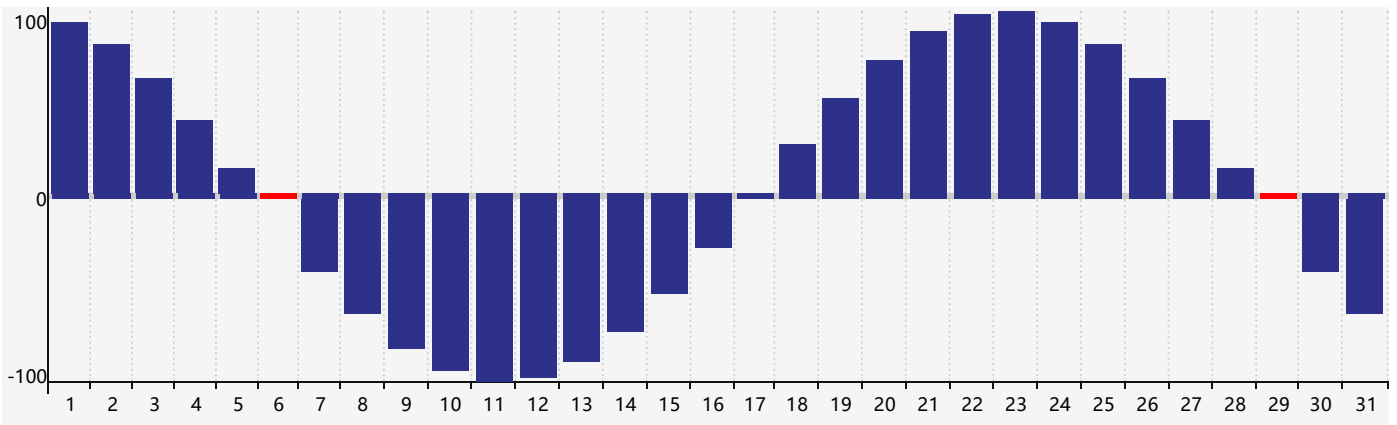

August 2024 Intellectual Biorhythm Charts

August 2024 Emotional Biorhythm Charts

August 2024 Physical Biorhythm Charts

August 2024

SUN	MON	TUE	WED	THU	FRI	SAT
28	29	30	31	1	2	3
4	5 Emotional	6 Physical	7	8	9	10
11	12	13 Intellectual	14	15	16	17
18	19	20	21	22	23	24
25	26	27	28	29 Physical	30	31