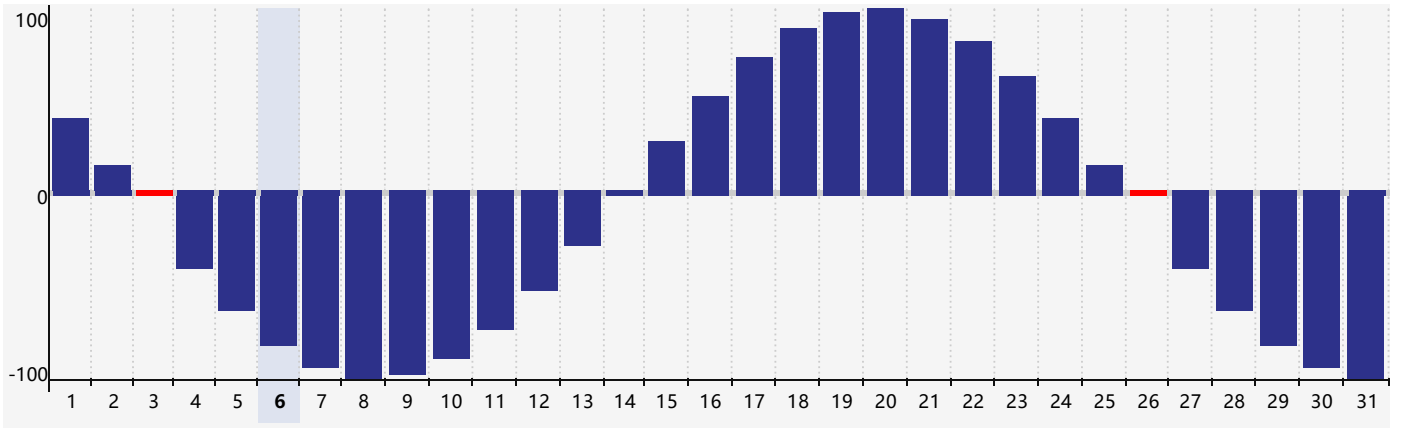

July 2024 Physical Biorhythm Charts

July 2024

SUN	MON	TUE	WED	THU	FRI	SAT
30	1	2	3 Physical	4	5	6
7	8	9	10	11	12	13
14	15	16	17	18	19	20
21	22	23	24	25	26 Physical	27
28	29	30	31	1	2	3