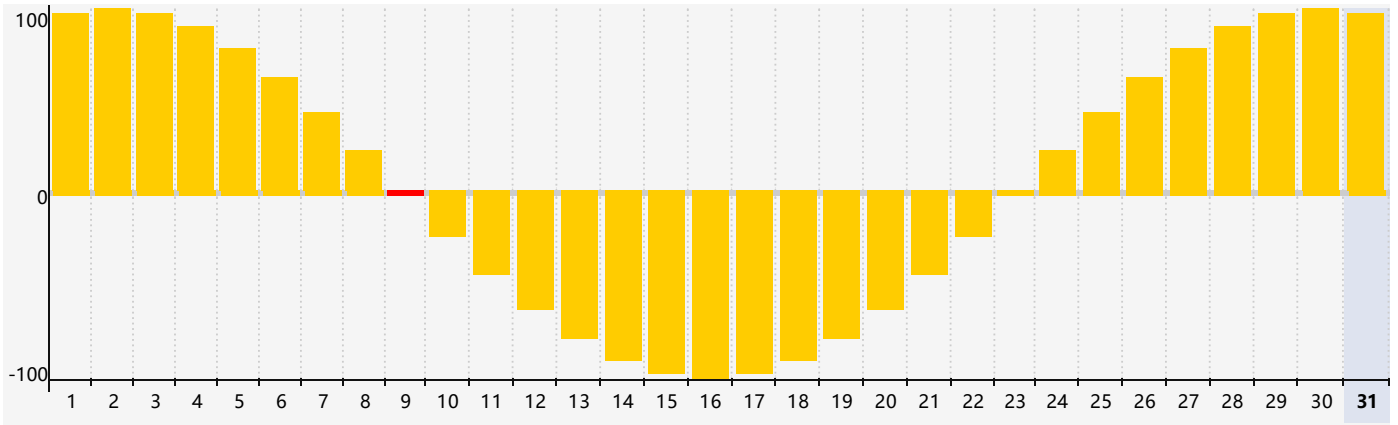

July 2024 Emotional Biorhythm Charts

July 2024

SUN	MON	TUE	WED	THU	FRI	SAT
30	1	2	3	4	5	6
7	8	9 Emotional	10	11	12	13
14	15	16	17	18	19	20
21	22	23	24	25	26	27
28	29	30	31	1	2	3