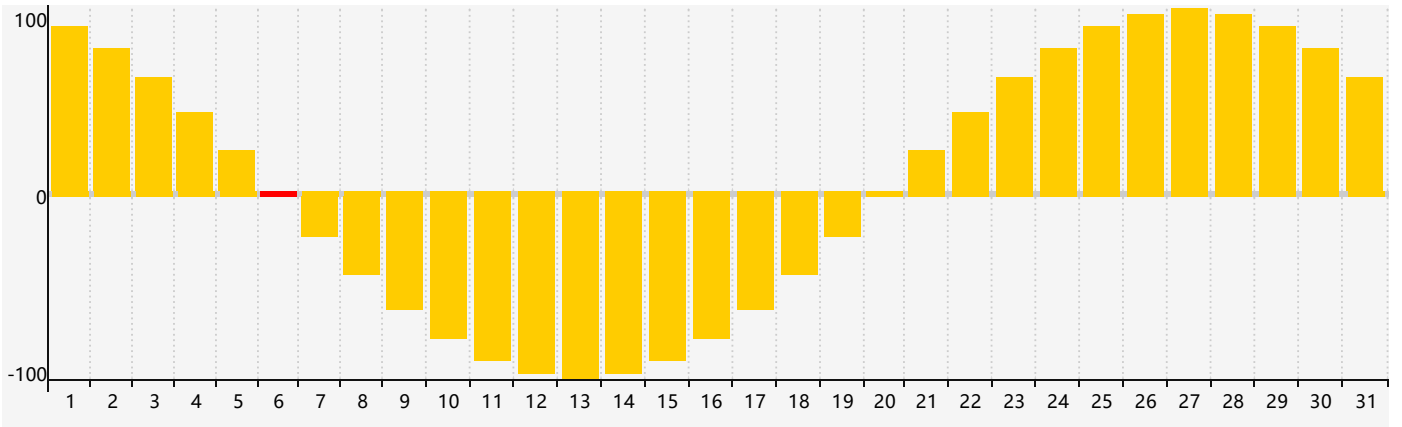

July 2024 Intellectual Biorhythm Charts

July 2024 Emotional Biorhythm Charts

July 2024 Physical Biorhythm Charts

July 2024

SUN	MON	TUE	WED	THU	FRI	SAT
30	1	2	3	4	5	6 Emotional
7	8	9	10	11 Intellectual	12	13
14 Physical	15	16	17	18	19	20
21	22	23	24	25	26	27
28	29	30	31	1	2	3 Emotional