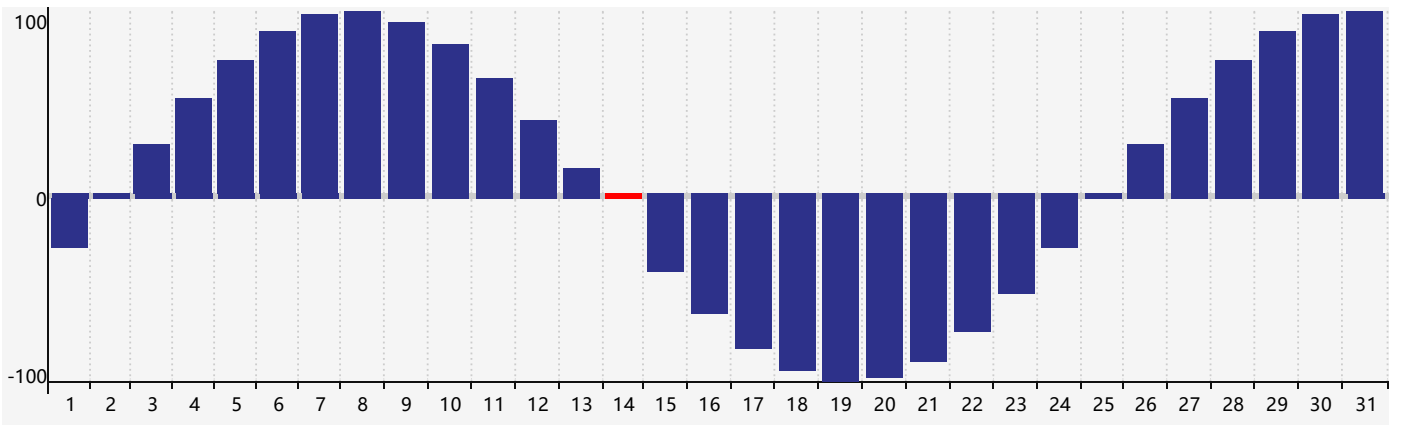

July 2024 Intellectual Biorhythm Charts

July 2024 Emotional Biorhythm Charts

July 2024 Physical Biorhythm Charts

July 2024

SUN	MON	TUE	WED	THU	FRI	SAT
30	1	2	3	4	5	6 Emotional
7	8	9	10	11 Intellectual	12	13
14 Physical	15	16	17	18	19	20
21	22	23	24	25	26	27
28	29	30	31	1	2	3 Emotional