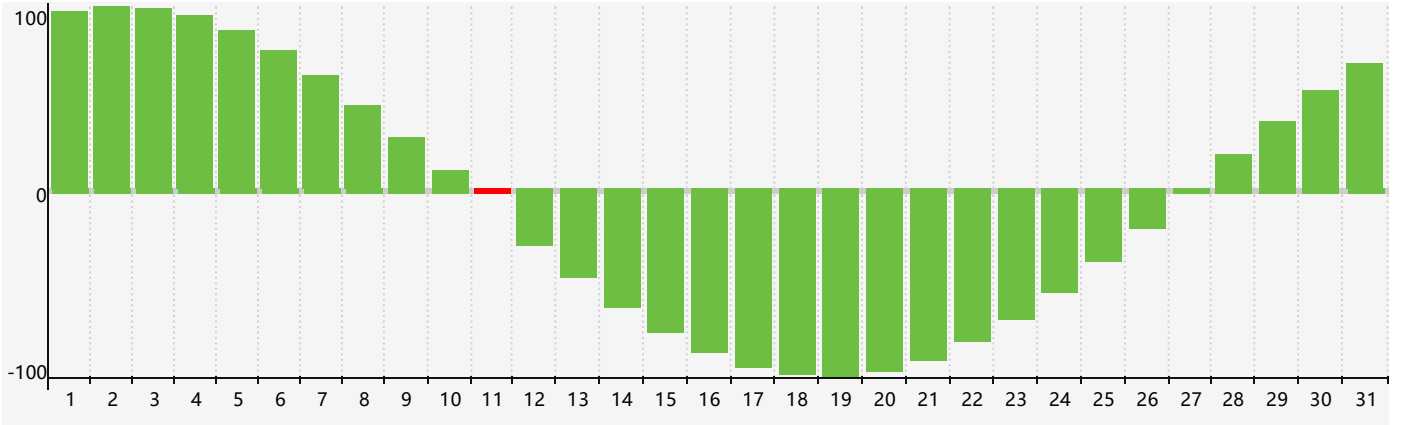

July 2024 Intellectual Biorhythm Charts

July 2024 Emotional Biorhythm Charts

July 2024 Physical Biorhythm Charts

July 2024

SUN	MON	TUE	WED	THU	FRI	SAT
30	1	2	3	4	5	6 Emotional
7	8	9	10	11 Intellectual	12	13
14 Physical	15	16	17	18	19	20
21	22	23	24	25	26	27
28	29	30	31	1	2	3 Emotional