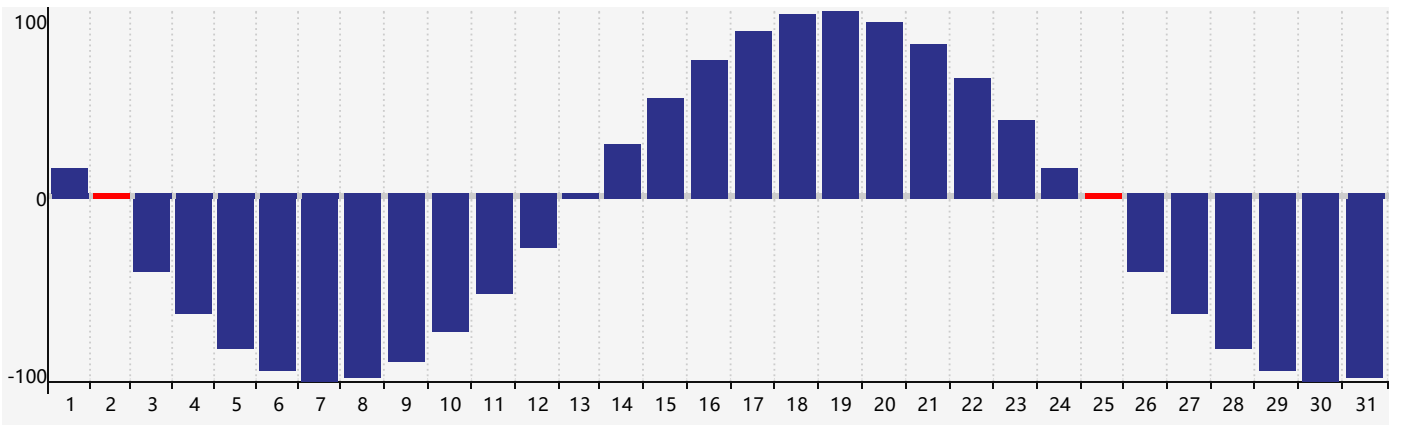

July 2024 Intellectual Biorhythm Charts

July 2024 Emotional Biorhythm Charts

July 2024 Physical Biorhythm Charts

July 2024

SUN	MON	TUE	WED	THU	FRI	SAT
30 	1 	2 Emotional Physical 	3 	4 	5 	6 
7 Intellectual 	8 	9 	10 	11 	12 	13 
14 	15 	16 	17 	18 	19 	20 
21 	22 	23 	24 	25 Physical 	26 	27 
28 	29 	30 Emotional 	31 	1 	2 	3 