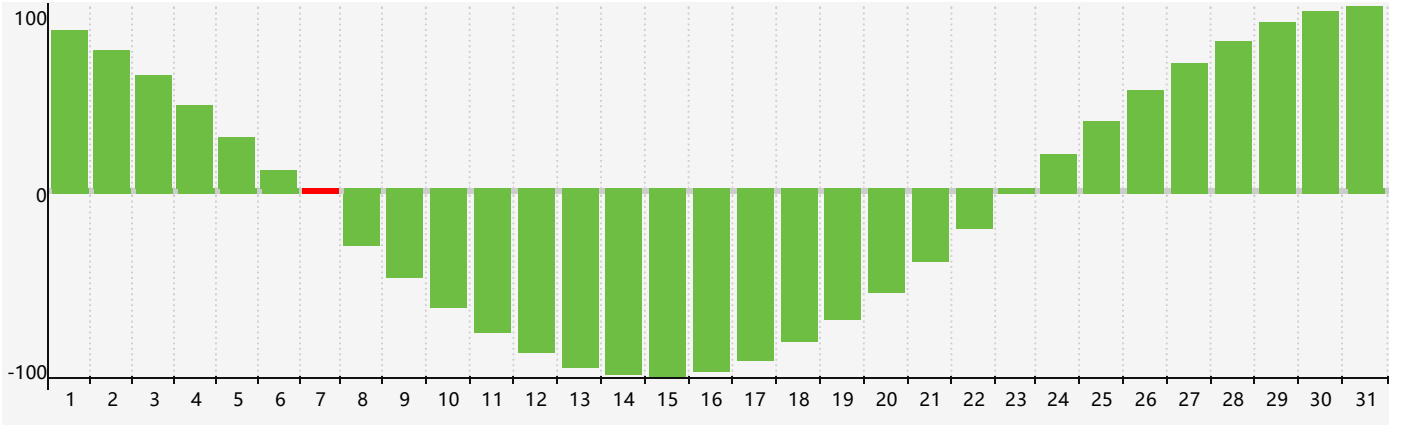

July 2024 Intellectual Biorhythm Charts

July 2024 Emotional Biorhythm Charts

July 2024 Physical Biorhythm Charts

July 2024

SUN	MON	TUE	WED	THU	FRI	SAT
30 	1 	2 Emotional Physical 	3 	4 	5 	6 
7 Intellectual 	8 	9 	10 	11 	12 	13 
14 	15 	16 	17 	18 	19 	20 
21 	22 	23 	24 	25 Physical 	26 	27 
28 	29 	30 Emotional 	31 	1 	2 	3 