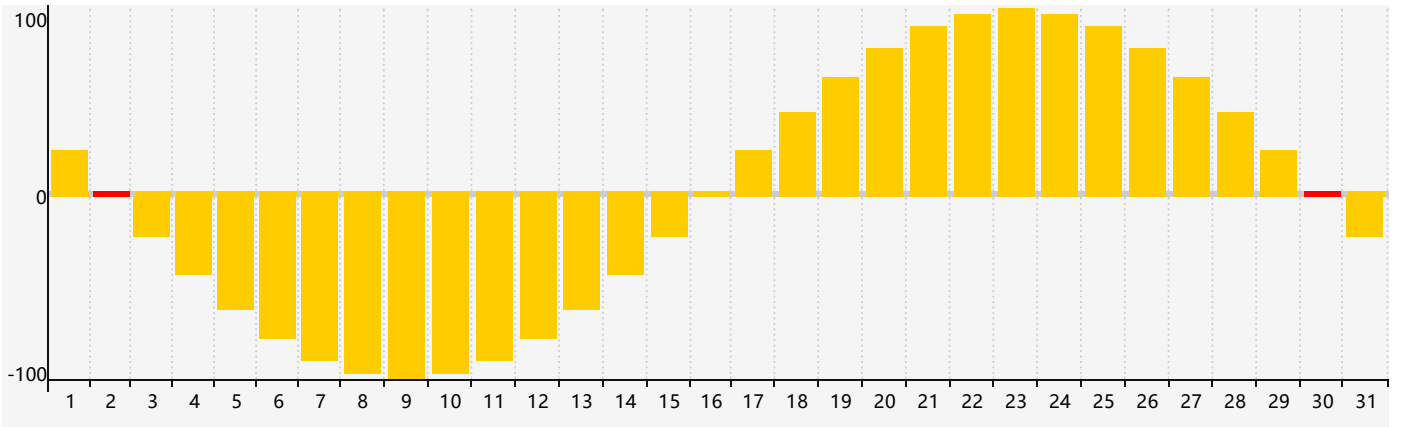

July 2024 Intellectual Biorhythm Charts

July 2024 Emotional Biorhythm Charts

July 2024 Physical Biorhythm Charts

July 2024

SUN	MON	TUE	WED	THU	FRI	SAT
30 	1 	2 Emotional Physical 	3 	4 	5 	6 
7 Intellectual 	8 	9 	10 	11 	12 	13 
14 	15 	16 	17 	18 	19 	20 
21 	22 	23 	24 	25 Physical 	26 	27 
28 	29 	30 Emotional 	31 	1 	2 	3 