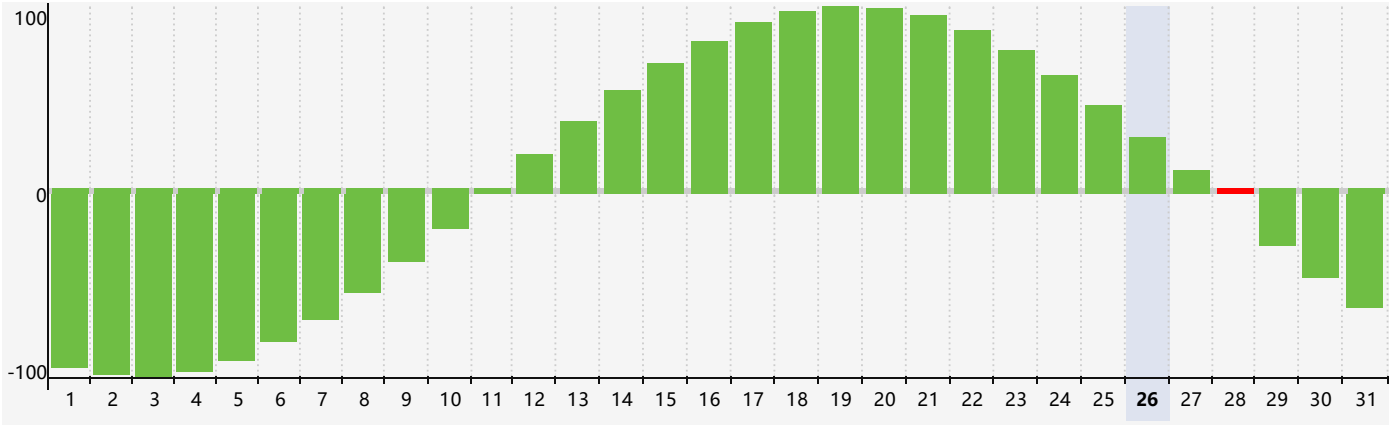

July 2024 Intellectual Biorhythm Charts

July 2024 Emotional Biorhythm Charts

July 2024 Physical Biorhythm Charts

July 2024

SUN	MON	TUE	WED	THU	FRI	SAT
30	1	2	3	4	5	6 Emotional
7	8	9	10	11	12	13 Physical
14	15	16	17	18	19	20
21	22	23	24	25	26	27
28 Intellectual	29	30	31	1	2	3 Emotional