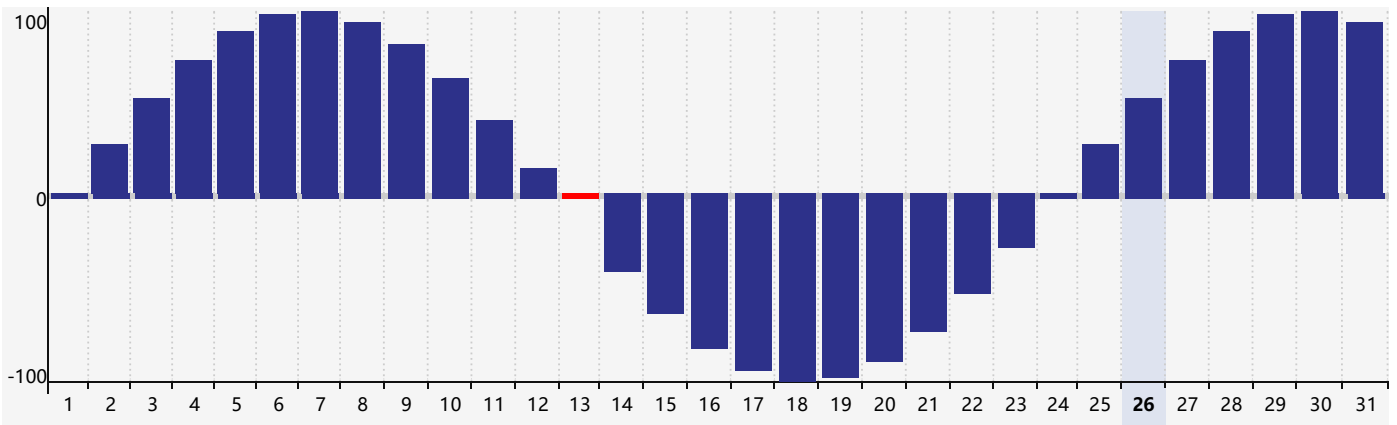

July 2024 Intellectual Biorhythm Charts

July 2024 Emotional Biorhythm Charts

July 2024 Physical Biorhythm Charts

July 2024

SUN	MON	TUE	WED	THU	FRI	SAT
30	1	2	3	4	5	6 Emotional
7	8	9	10	11	12	13 Physical
14	15	16	17	18	19	20
21	22	23	24	25	26	27
28 Intellectual	29	30	31	1	2	3 Emotional