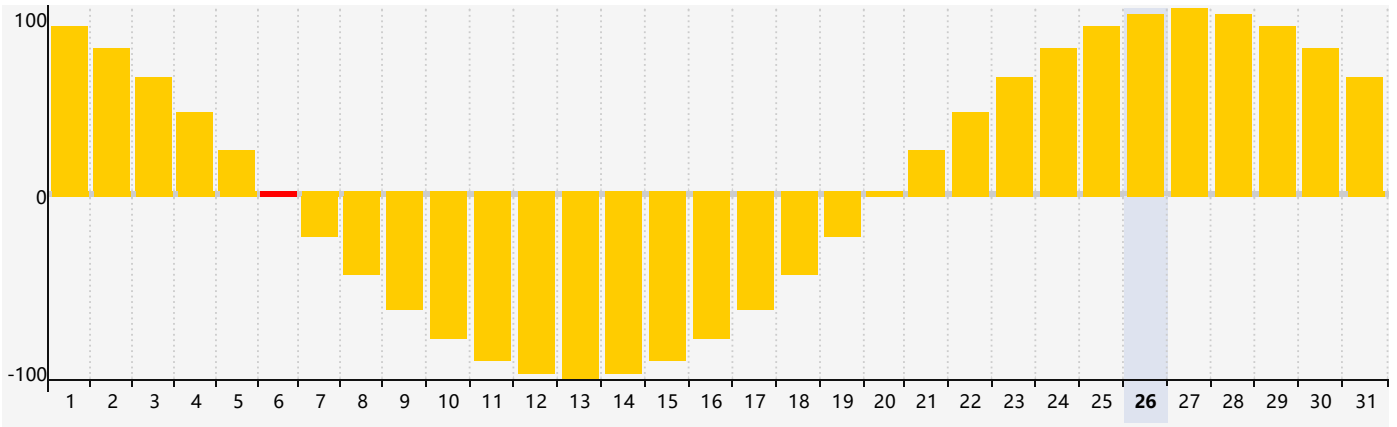

July 2024 Intellectual Biorhythm Charts

July 2024 Emotional Biorhythm Charts

July 2024 Physical Biorhythm Charts

July 2024

SUN	MON	TUE	WED	THU	FRI	SAT
30	1	2	3	4	5	6 Emotional
7	8	9	10	11	12	13 Physical
14	15	16	17	18	19	20
21	22	23	24	25	26	27
28 Intellectual	29	30	31	1	2	3 Emotional