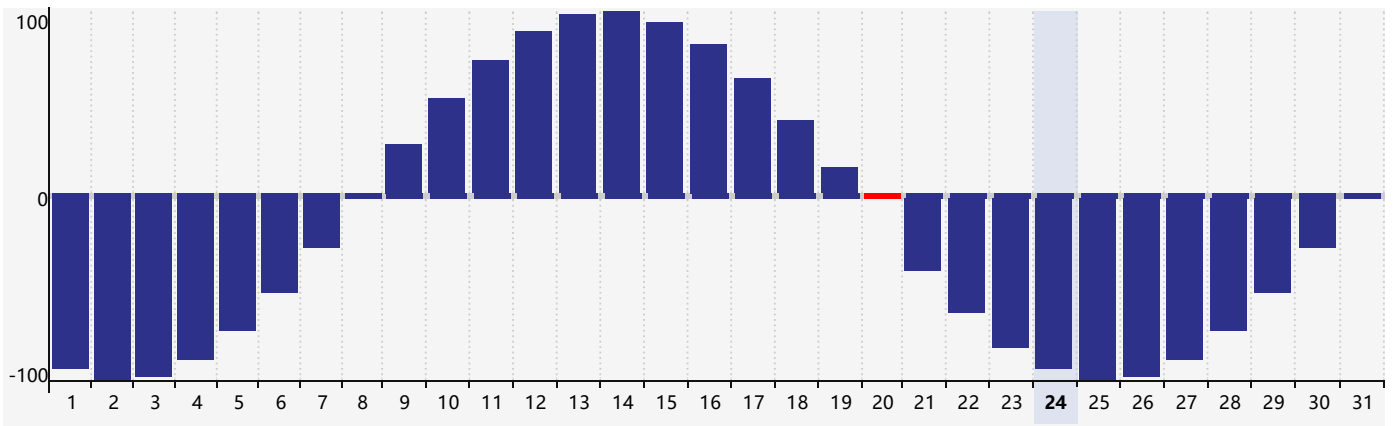

July 2024 Intellectual Biorhythm Charts

July 2024 Emotional Biorhythm Charts

July 2024 Physical Biorhythm Charts

July 2024

SUN	MON	TUE	WED	THU	FRI	SAT
30 	1 	2 	3 	4 Emotional 	5 	6 
7 	8 	9 	10 	11 	12 	13 
14 	15 	16 	17 	18 	19 	20 Intellectual Physical 
21 	22 	23 	24 	25 	26 	27 
28 	29 	30 	31 	1 Emotional 	2 	3 