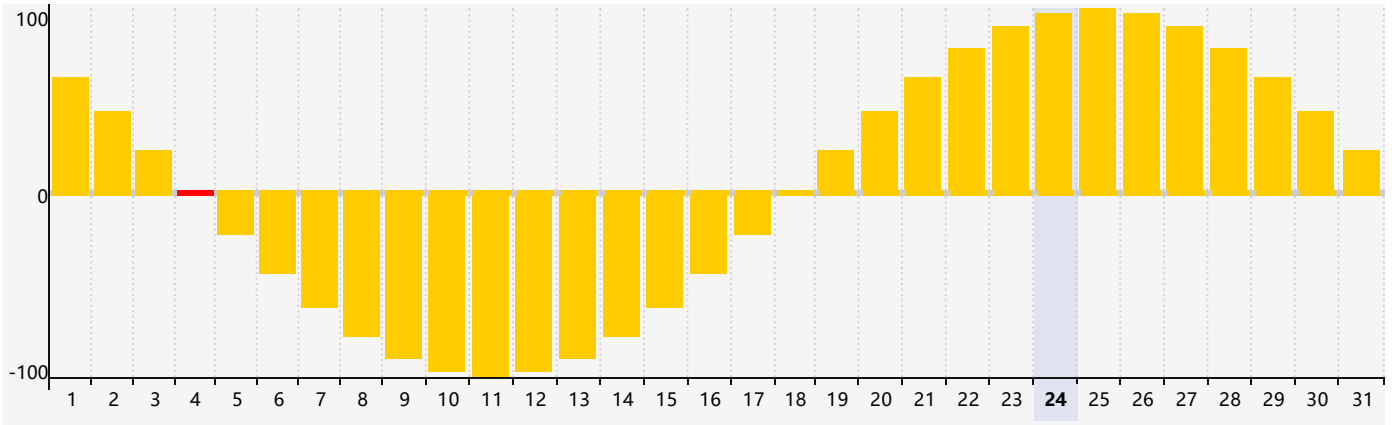

July 2024 Intellectual Biorhythm Charts

July 2024 Emotional Biorhythm Charts

July 2024 Physical Biorhythm Charts

July 2024

SUN	MON	TUE	WED	THU	FRI	SAT
30 	1 	2 	3 	4 Emotional 	5 	6 
7 	8 	9 	10 	11 	12 	13 
14 	15 	16 	17 	18 	19 	20 Intellectual Physical 
21 	22 	23 	24 	25 	26 	27 
28 	29 	30 	31 	1 Emotional 	2 	3 