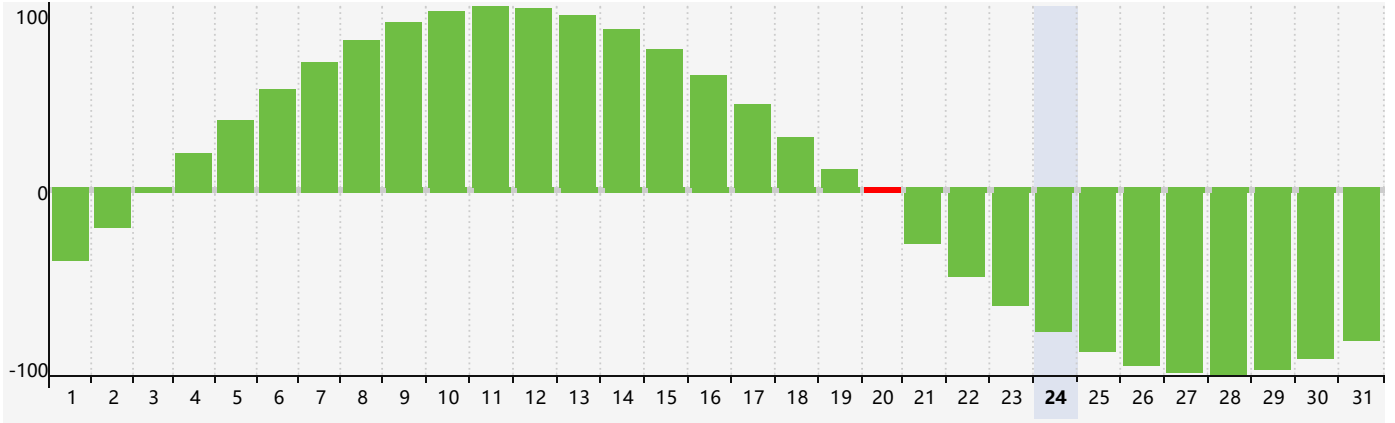

July 2024 Intellectual Biorhythm Charts

July 2024 Emotional Biorhythm Charts

July 2024 Physical Biorhythm Charts

July 2024

SUN	MON	TUE	WED	THU	FRI	SAT
30 	1 	2 	3 	4 Emotional 	5 	6 
7 	8 	9 	10 	11 	12 	13 
14 	15 	16 	17 	18 	19 	20 Intellectual Physical 
21 	22 	23 	24 	25 	26 	27 
28 	29 	30 	31 	1 Emotional 	2 	3 