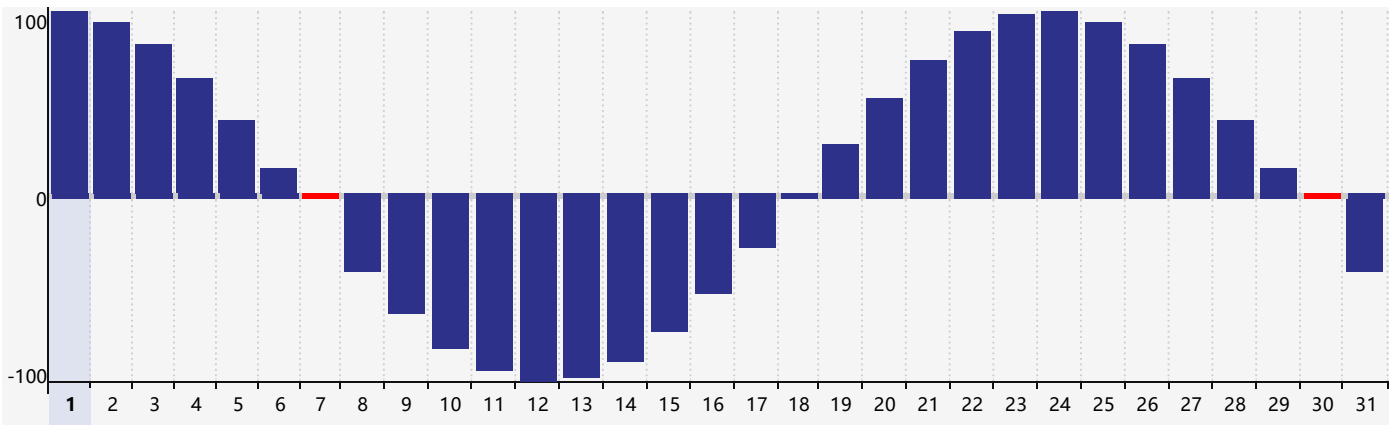

July 2024 Intellectual Biorhythm Charts

July 2024 Emotional Biorhythm Charts

July 2024 Physical Biorhythm Charts

July 2024

July 2024						
SUN	MON	TUE	WED	THU	FRI	SAT
30	1	2	3	4 Emotional	5	6
7 Physical	8	9	10	11	12	13
14	15	16	17	18	19	20
21	22	23	24	25	26 Intellectual	27
28	29	30 Physical	31	1 Emotional	2	3