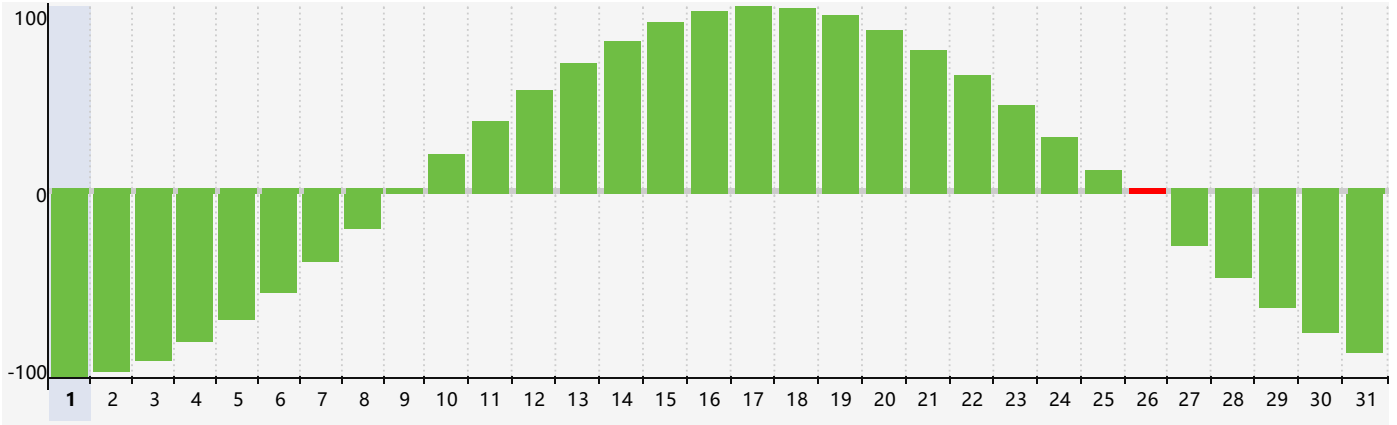

July 2024 Intellectual Biorhythm Charts

July 2024 Emotional Biorhythm Charts

July 2024 Physical Biorhythm Charts

July 2024

July 2024						
SUN	MON	TUE	WED	THU	FRI	SAT
30	1	2	3	4 Emotional	5	6
7 Physical	8	9	10	11	12	13
14	15	16	17	18	19	20
21	22	23	24	25	26 Intellectual	27
28	29	30 Physical	31	1 Emotional	2	3