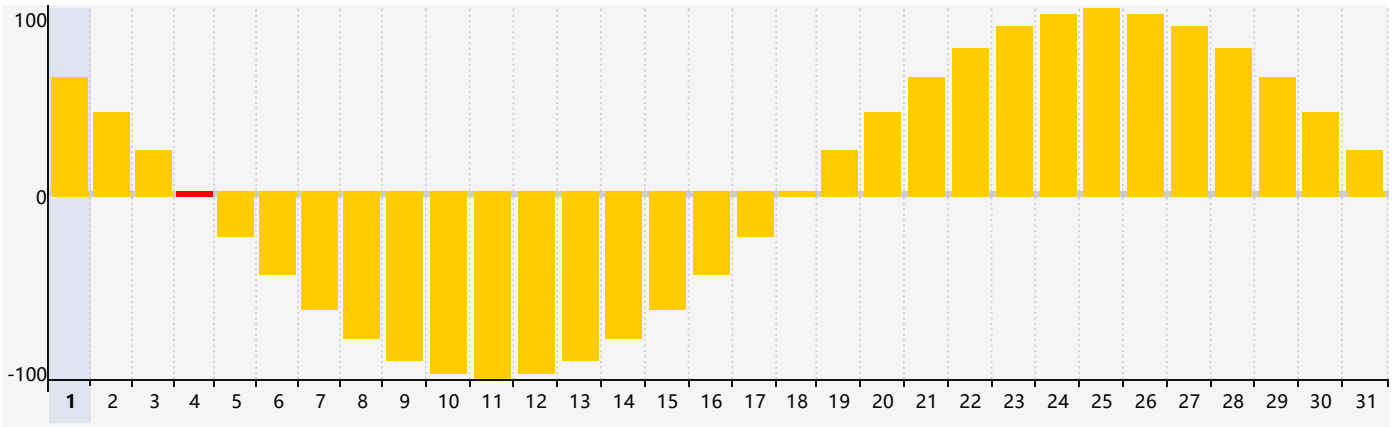

July 2024 Intellectual Biorhythm Charts

July 2024 Emotional Biorhythm Charts

July 2024 Physical Biorhythm Charts

July 2024

July 2024						
SUN	MON	TUE	WED	THU	FRI	SAT
30	1	2	3	4 Emotional	5	6
7 Physical	8	9	10	11	12	13
14	15	16	17	18	19	20
21	22	23	24	25	26 Intellectual	27
28	29	30 Physical	31	1 Emotional	2	3