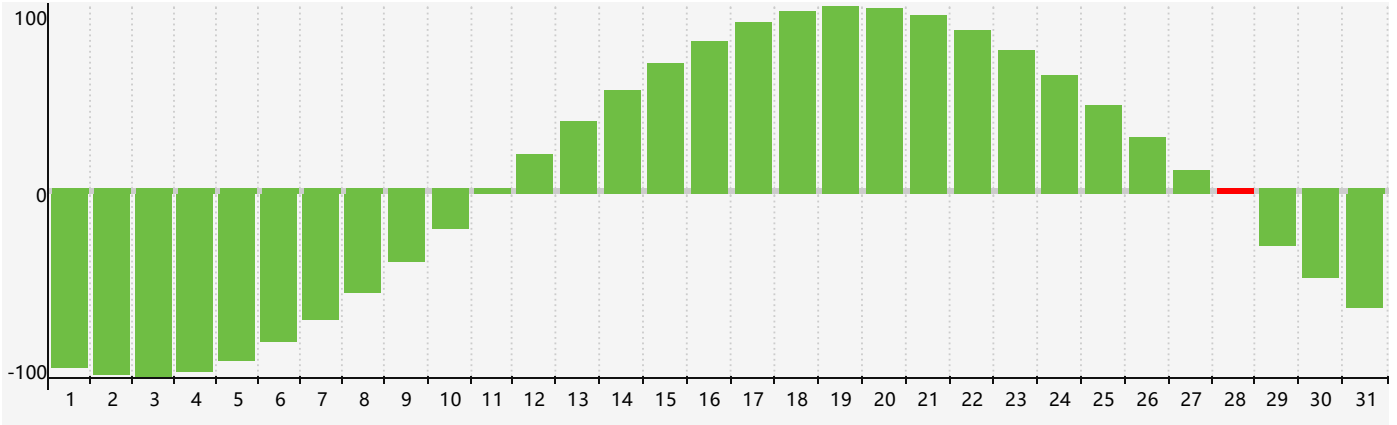

July 2024 Intellectual Biorhythm Charts

July 2024 Emotional Biorhythm Charts

July 2024 Physical Biorhythm Charts

July 2024

SUN	MON	TUE	WED	THU	FRI	SAT
30	1	2	3 Physical	4	5 Emotional	6
7	8	9	10	11	12	13
14	15	16	17	18	19	20
21	22	23	24	25	26 Physical	27
28 Intellectual	29	30	31	1	2 Emotional	3