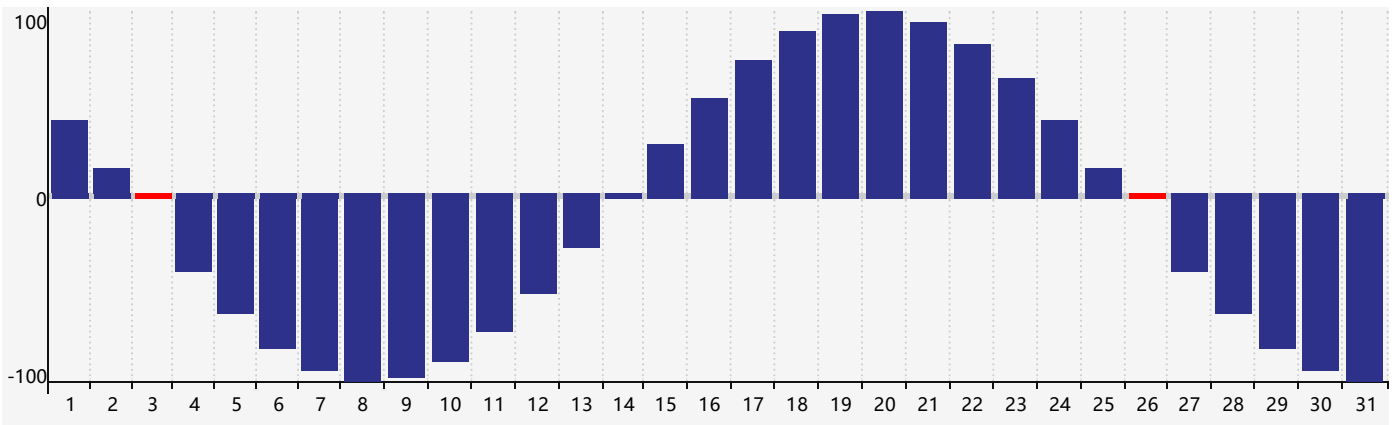

July 2024 Intellectual Biorhythm Charts

July 2024 Emotional Biorhythm Charts

July 2024 Physical Biorhythm Charts

July 2024

SUN	MON	TUE	WED	THU	FRI	SAT
30	1	2	3 Physical	4	5 Emotional	6
7	8	9	10	11	12	13
14	15	16	17	18	19	20
21	22	23	24	25	26 Physical	27
28 Intellectual	29	30	31	1	2 Emotional	3