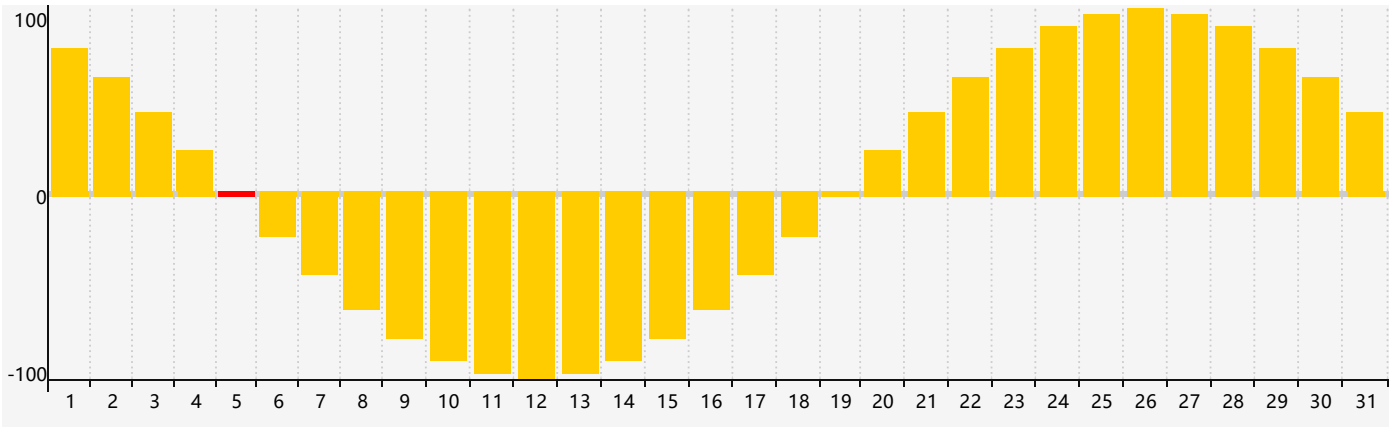

July 2024 Intellectual Biorhythm Charts

July 2024 Emotional Biorhythm Charts

July 2024 Physical Biorhythm Charts

July 2024

SUN	MON	TUE	WED	THU	FRI	SAT
30	1	2	3 Physical	4	5 Emotional	6
7	8	9	10	11	12	13
14	15	16	17	18	19	20
21	22	23	24	25	26 Physical	27
28 Intellectual	29	30	31	1	2 Emotional	3