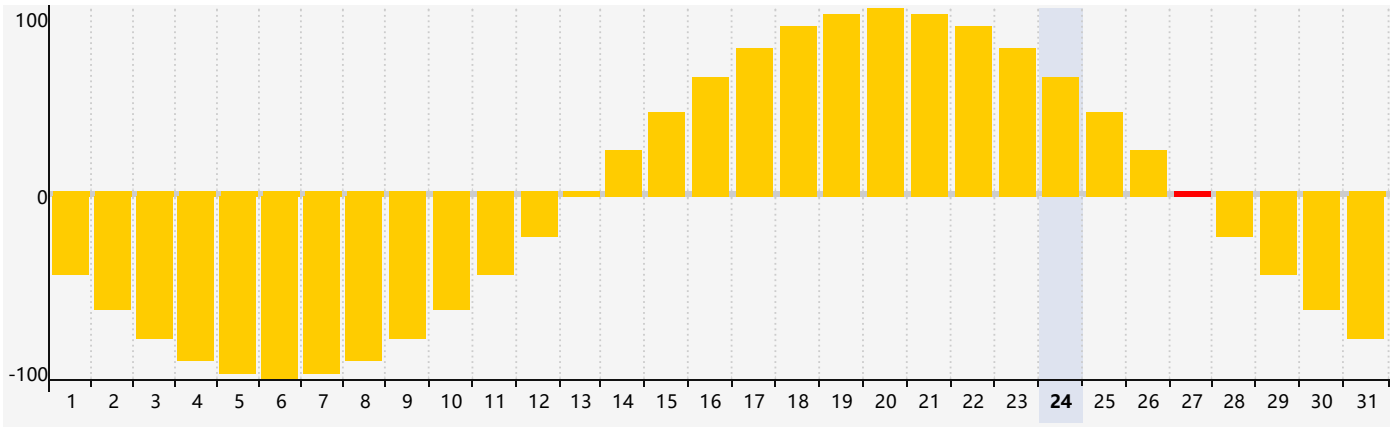

July 2024 Intellectual Biorhythm Charts

July 2024 Emotional Biorhythm Charts

July 2024 Physical Biorhythm Charts

July 2024

SUN	MON	TUE	WED	THU	FRI	SAT
30 Intellectual 	1 	2 	3 	4 	5 	6
7 	8 	9 Physical 	10 	11 	12 	13
14 	15 	16 	17 	18 	19 	20
21 	22 	23 	24 	25 	26 	27 Emotional
28 	29 	30 	31 	1 Physical 	2 Intellectual 	3