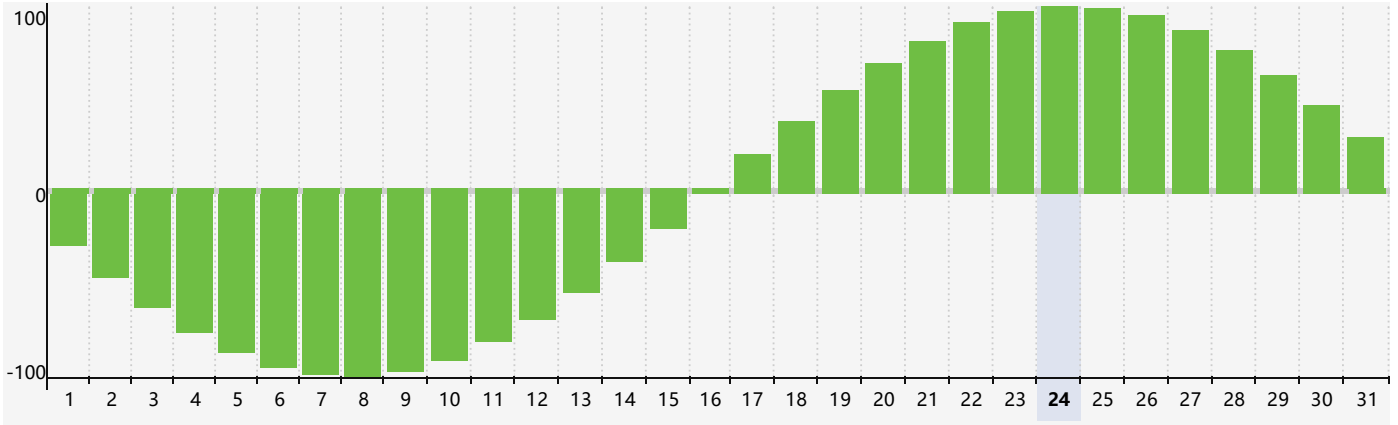

July 2024 Intellectual Biorhythm Charts

July 2024 Emotional Biorhythm Charts

July 2024 Physical Biorhythm Charts

July 2024

SUN	MON	TUE	WED	THU	FRI	SAT
30 Intellectual 	1 	2 	3 	4 	5 	6
7 	8 	9 Physical 	10 	11 	12 	13
14 	15 	16 	17 	18 	19 	20
21 	22 	23 	24 	25 	26 	27 Emotional
28 	29 	30 	31 	1 Physical 	2 Intellectual 	3