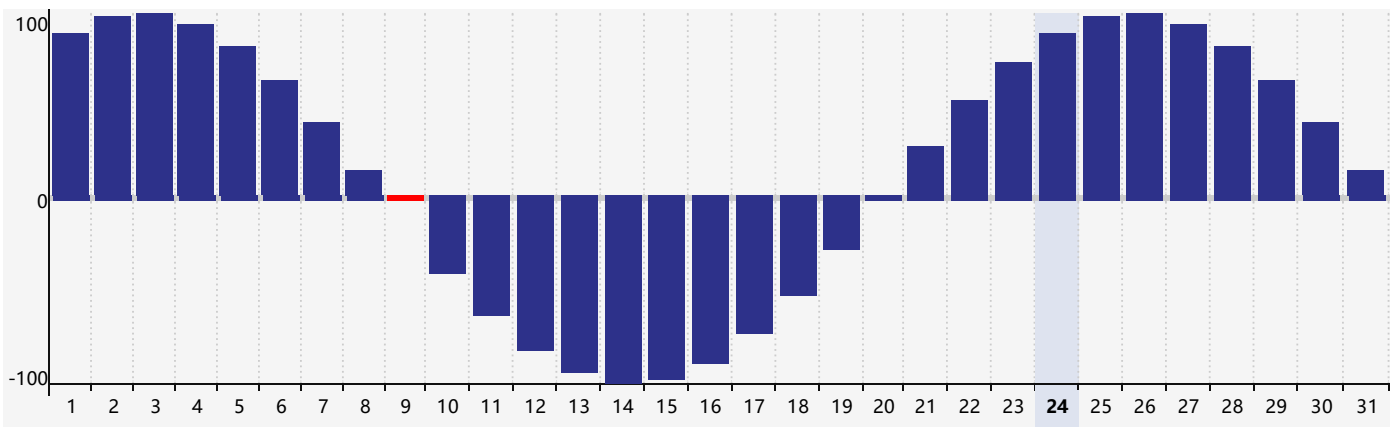

July 2024 Intellectual Biorhythm Charts

July 2024 Emotional Biorhythm Charts

July 2024 Physical Biorhythm Charts

July 2024

SUN	MON	TUE	WED	THU	FRI	SAT
30 Intellectual 	1 	2 	3 	4 	5 	6
7 	8 	9 Physical 	10 	11 	12 	13
14 	15 	16 	17 	18 	19 	20
21 	22 	23 	24 	25 	26 	27 Emotional
28 	29 	30 	31 	1 Physical 	2 Intellectual 	3