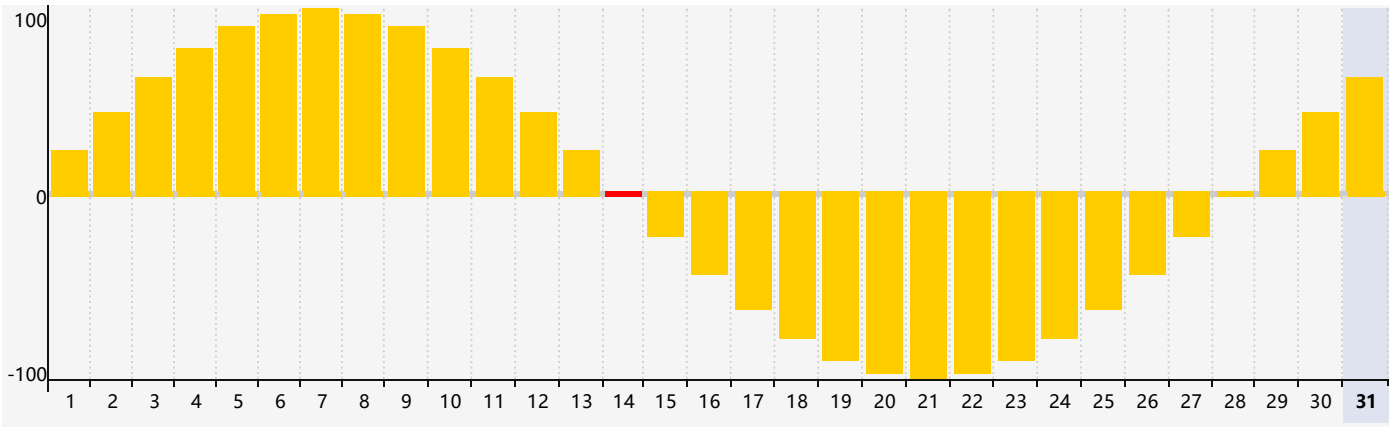

July 2024 Intellectual Biorhythm Charts

July 2024 Emotional Biorhythm Charts

July 2024 Physical Biorhythm Charts

July 2024

July 2024						
SUN	MON	TUE	WED	THU	FRI	SAT
30	1	2	3	4	5	6
7	8	9	10	11	12	13
14 Emotional	15	16	17	18	19	20 Physical
21	22	23	24	25	26	27
28	29	30	31	1 Intellectual	2	3