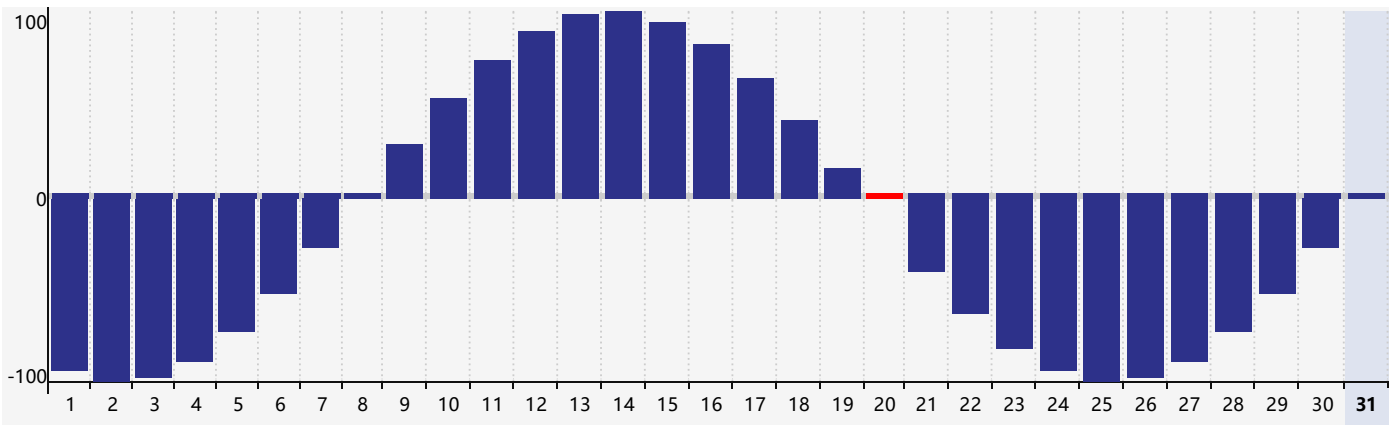

July 2024 Intellectual Biorhythm Charts

July 2024 Emotional Biorhythm Charts

July 2024 Physical Biorhythm Charts

July 2024

July 2024						
SUN	MON	TUE	WED	THU	FRI	SAT
30	1	2	3	4	5	6
7	8	9	10	11	12	13
14 Emotional	15	16	17	18	19	20 Physical
21	22	23	24	25	26	27
28	29	30	31	1 Intellectual	2	3