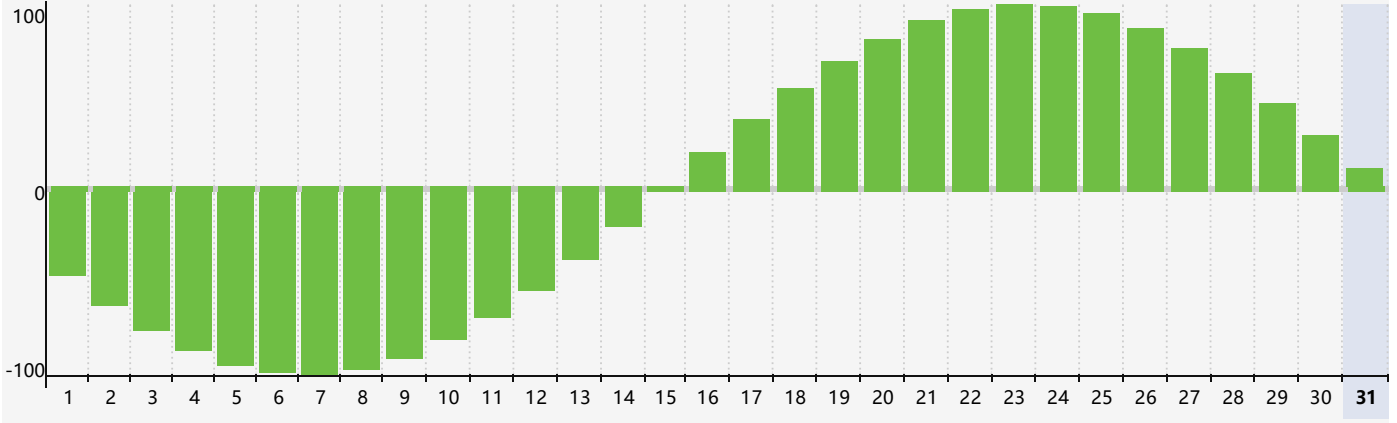

July 2024 Intellectual Biorhythm Charts

July 2024 Emotional Biorhythm Charts

July 2024 Physical Biorhythm Charts

July 2024

July 2024						
SUN	MON	TUE	WED	THU	FRI	SAT
30	1	2	3	4	5	6
7	8	9	10	11	12	13
14 Emotional	15	16	17	18	19	20 Physical
21	22	23	24	25	26	27
28	29	30	31	1 Intellectual	2	3