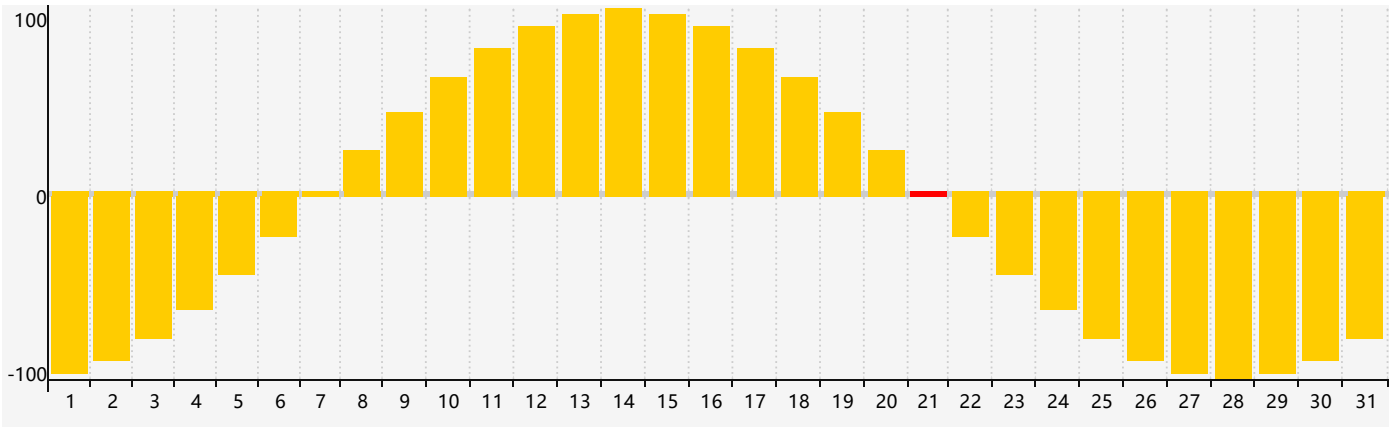

July 2024 Intellectual Biorhythm Charts

July 2024 Emotional Biorhythm Charts

July 2024 Physical Biorhythm Charts

July 2024

SUN	MON	TUE	WED	THU	FRI	SAT
30 	1 	2 	3 	4 	5 	6 Physical 
7 	8 	9 	10 	11 	12 	13 Intellectual 
14 	15 	16 	17 	18 	19 	20 
21 Emotional 	22 	23 	24 	25 	26 	27 
28 	29 Physical 	30 	31 	1 	2 	3 