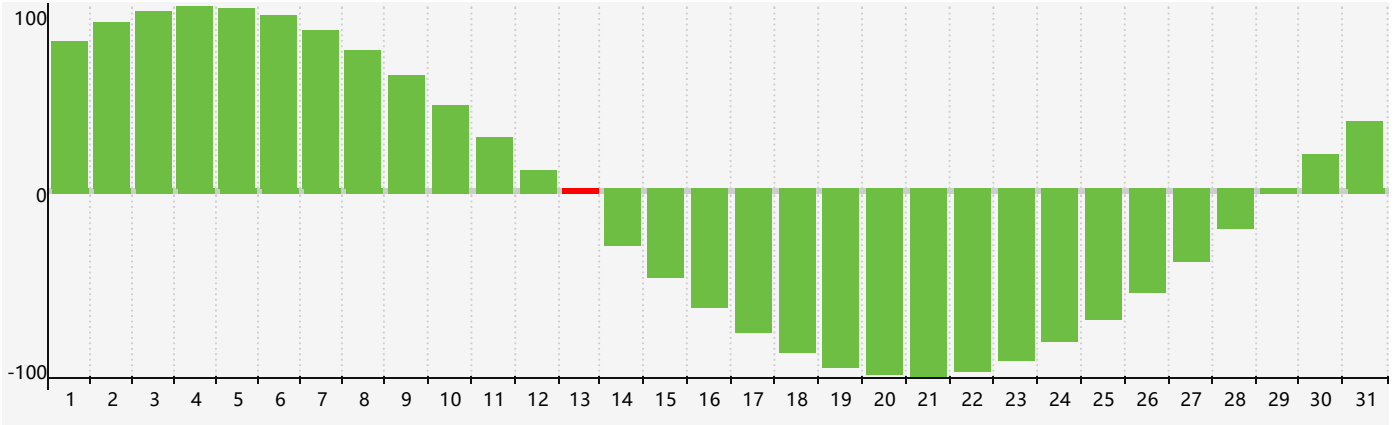

July 2024 Intellectual Biorhythm Charts

July 2024 Emotional Biorhythm Charts

July 2024 Physical Biorhythm Charts

July 2024

SUN	MON	TUE	WED	THU	FRI	SAT
30 	1 	2 	3 	4 	5 	6 Physical 
7 	8 	9 	10 	11 	12 	13 Intellectual 
14 	15 	16 	17 	18 	19 	20 
21 Emotional 	22 	23 	24 	25 	26 	27 
28 	29 Physical 	30 	31 	1 	2 	3 