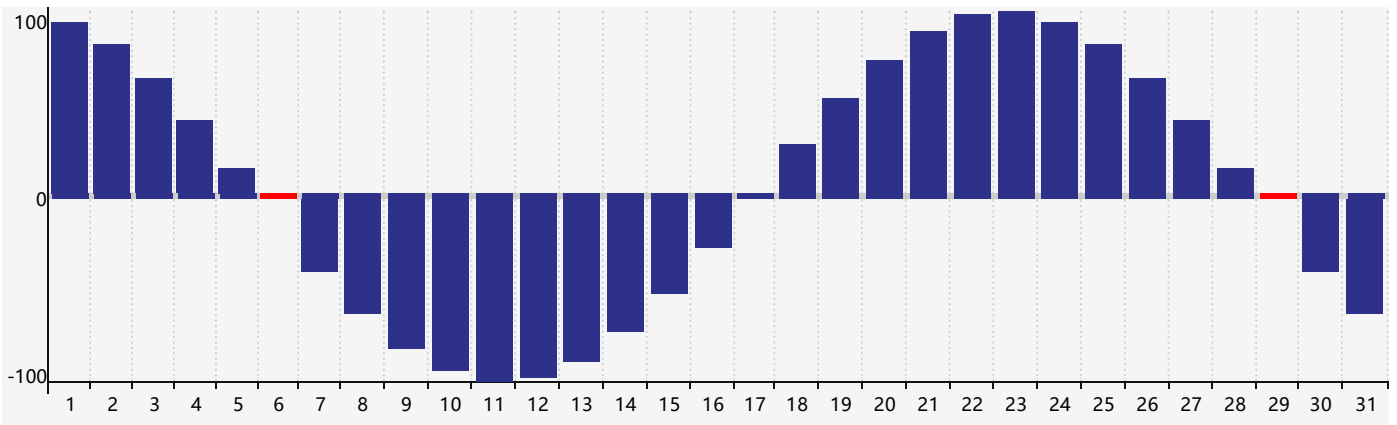

July 2024 Intellectual Biorhythm Charts

July 2024 Emotional Biorhythm Charts

July 2024 Physical Biorhythm Charts

July 2024

SUN	MON	TUE	WED	THU	FRI	SAT
30 	1 	2 	3 	4 	5 	6 Physical 
7 	8 	9 	10 	11 	12 	13 Intellectual 
14 	15 	16 	17 	18 	19 	20 
21 Emotional 	22 	23 	24 	25 	26 	27 
28 	29 Physical 	30 	31 	1 	2 	3 