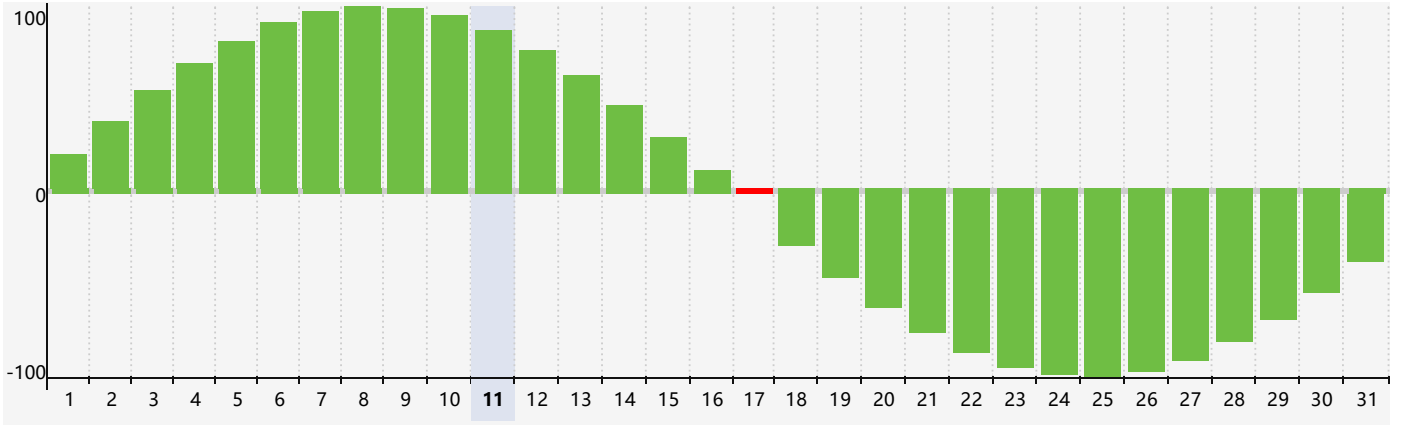

July 2024 Intellectual Biorhythm Charts

July 2024 Emotional Biorhythm Charts

July 2024 Physical Biorhythm Charts

July 2024

SUN	MON	TUE	WED	THU	FRI	SAT
30 	1 	2 	3 	4 	5 	6 
7 Physical 	8 	9 	10 	11 	12 	13 
14 	15 	16 	17 Intellectual 	18 	19 	20 
21 	22 	23 	24 	25 	26 Emotional 	27 
28 	29 	30 Physical 	31 	1 	2 	3 