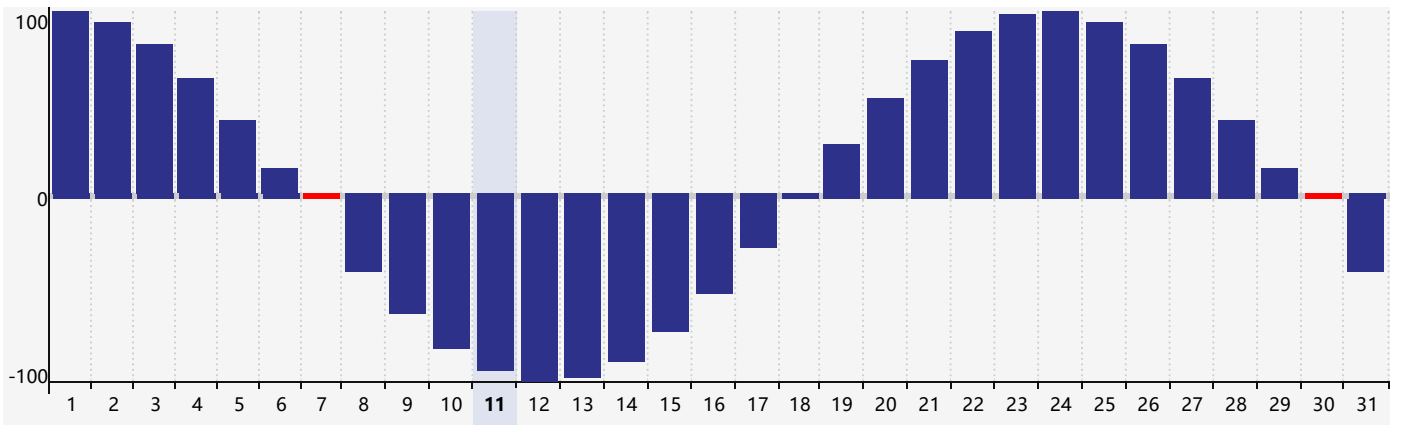

July 2024 Intellectual Biorhythm Charts

July 2024 Emotional Biorhythm Charts

July 2024 Physical Biorhythm Charts

July 2024

SUN	MON	TUE	WED	THU	FRI	SAT
30 	1 	2 	3 	4 	5 	6 
7 Physical 	8 	9 	10 	11 	12 	13 
14 	15 	16 	17 Intellectual 	18 	19 	20 
21 	22 	23 	24 	25 	26 Emotional 	27 
28 	29 	30 Physical 	31 	1 	2 	3 