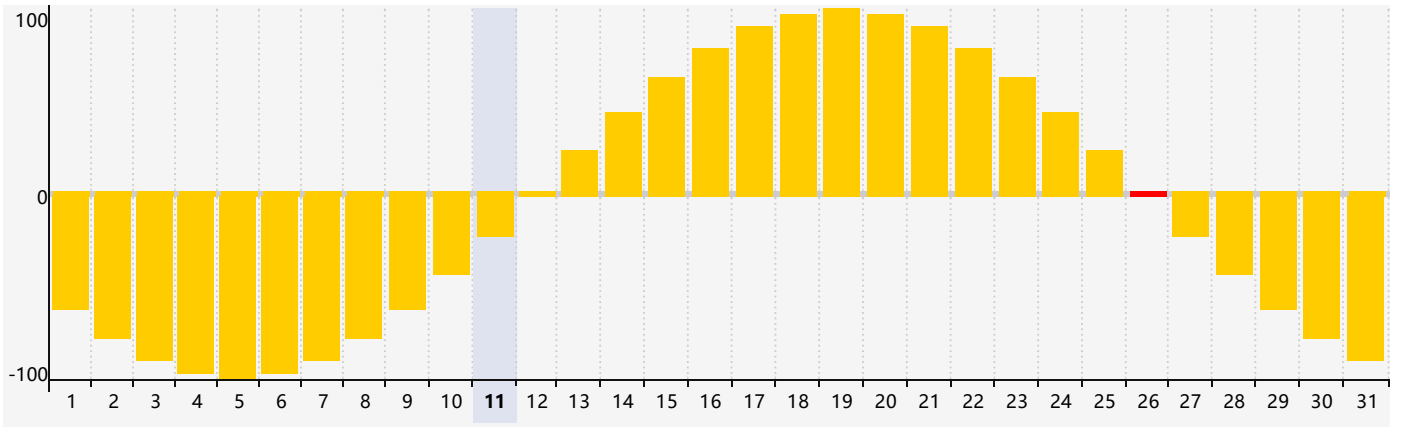

July 2024 Intellectual Biorhythm Charts

July 2024 Emotional Biorhythm Charts

July 2024 Physical Biorhythm Charts

July 2024

SUN	MON	TUE	WED	THU	FRI	SAT
30 	1 	2 	3 	4 	5 	6 
7 Physical 	8 	9 	10 	11 	12 	13 
14 	15 	16 	17 Intellectual 	18 	19 	20 
21 	22 	23 	24 	25 	26 Emotional 	27 
28 	29 	30 Physical 	31 	1 	2 	3 