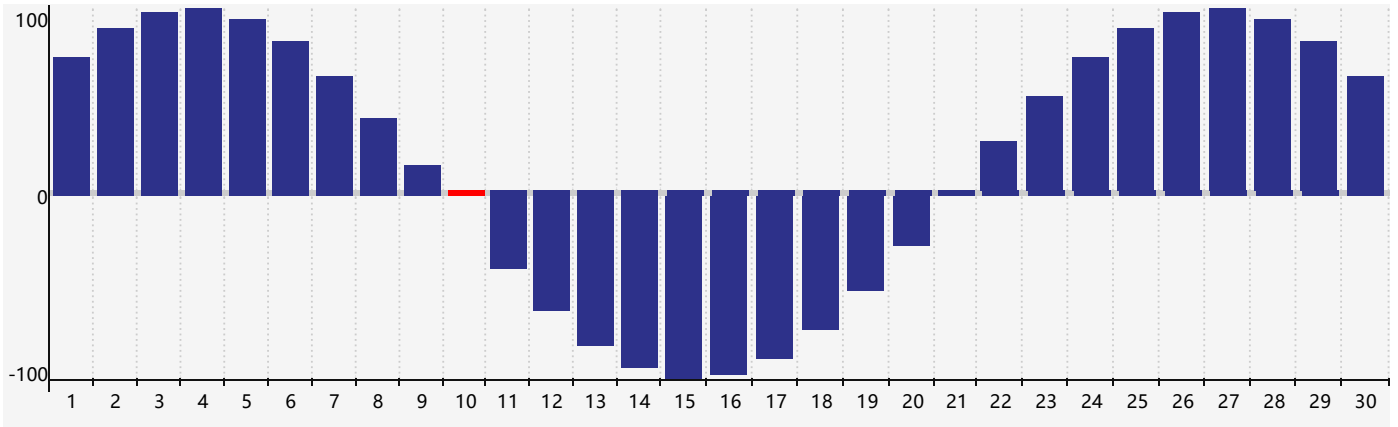

June 2024 Physical Biorhythm Charts

June 2024

SUN	MON	TUE	WED	THU	FRI	SAT
26	27	28	29	30	31	1
2	3	4	5	6	7	8
9	10 <small>Physical</small>	11	12	13	14	15
16	17	18	19	20	21	22
23	24	25	26	27	28	29
30	1	2	3 <small>Physical</small>	4	5	6