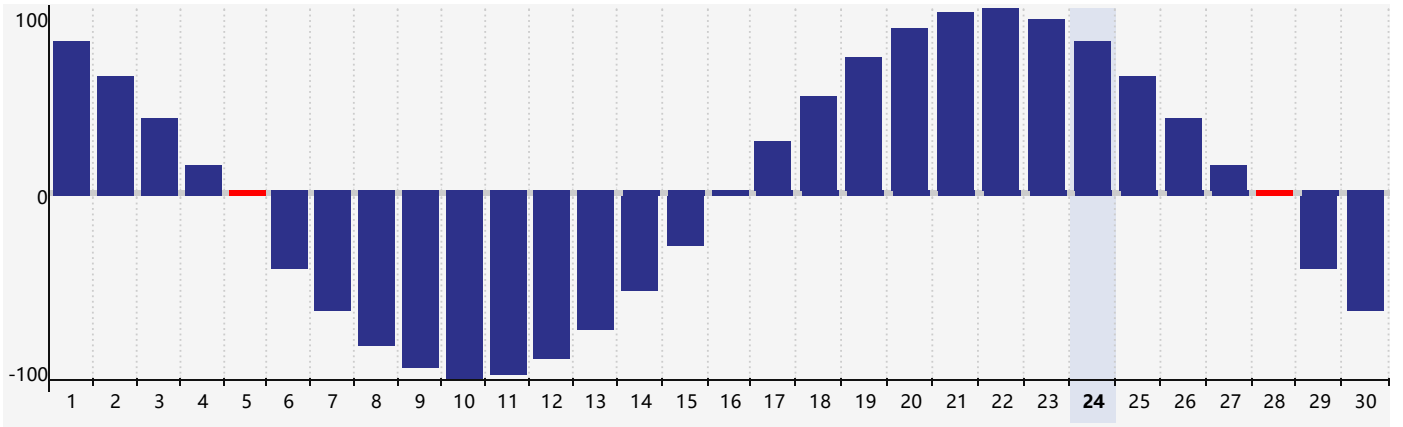

June 2024 Physical Biorhythm Charts

June 2024

SUN	MON	TUE	WED	THU	FRI	SAT
26	27	28	29	30	31	1
2	3	4	5 <small>Physical</small>	6	7	8
9	10	11	12	13	14	15
16	17	18	19	20	21	22
23	24	25	26	27	28 <small>Physical</small>	29
30	1	2	3	4	5	6