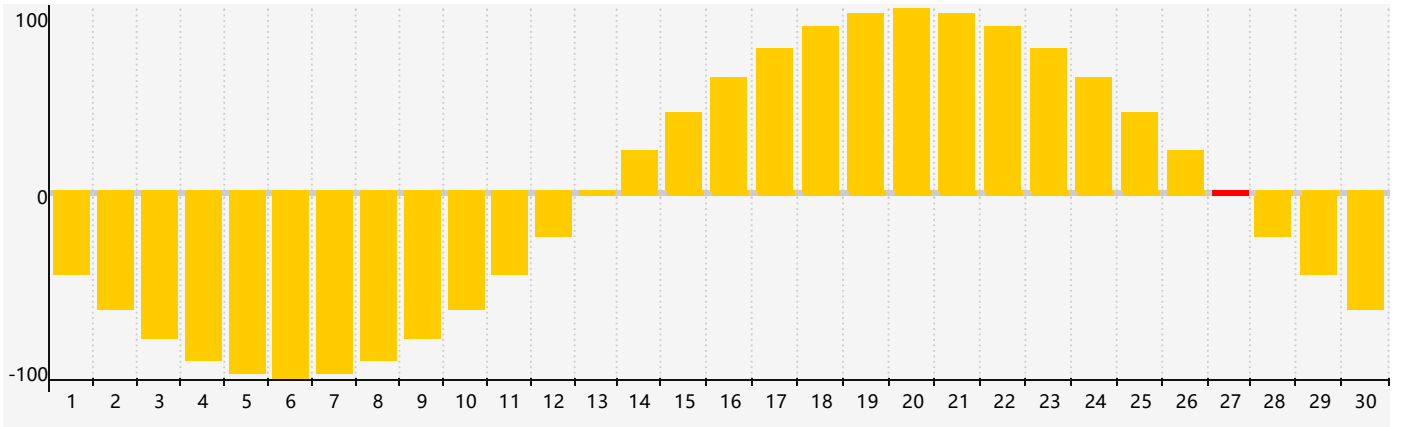

June 2024 Emotional Biorhythm Charts

June 2024

SUN	MON	TUE	WED	THU	FRI	SAT
26	27	28	29	30 <small>Emotional</small>	31	1
2	3	4	5	6	7	8
9	10	11	12	13	14	15
16	17	18	19	20	21	22
23	24	25	26	27 <small>Emotional</small>	28	29
30	1	2	3	4	5	6