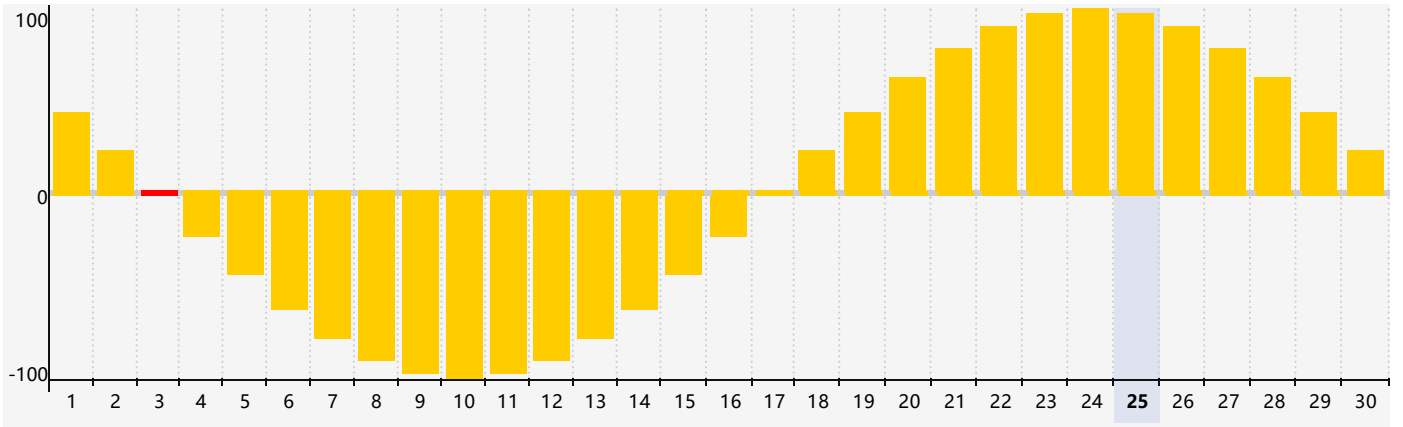

## June 2024 Emotional Biorhythm Charts

## June 2024

SUN	MON	TUE	WED	THU	FRI	SAT
26	27	28	29	30	31	1
2	3 <small>Emotional</small>	4	5	6	7	8
9	10	11	12	13	14	15
16	17	18	19	20	21	22
23	24	25	26	27	28	29
30	1 <small>Emotional</small>	2	3	4	5	6