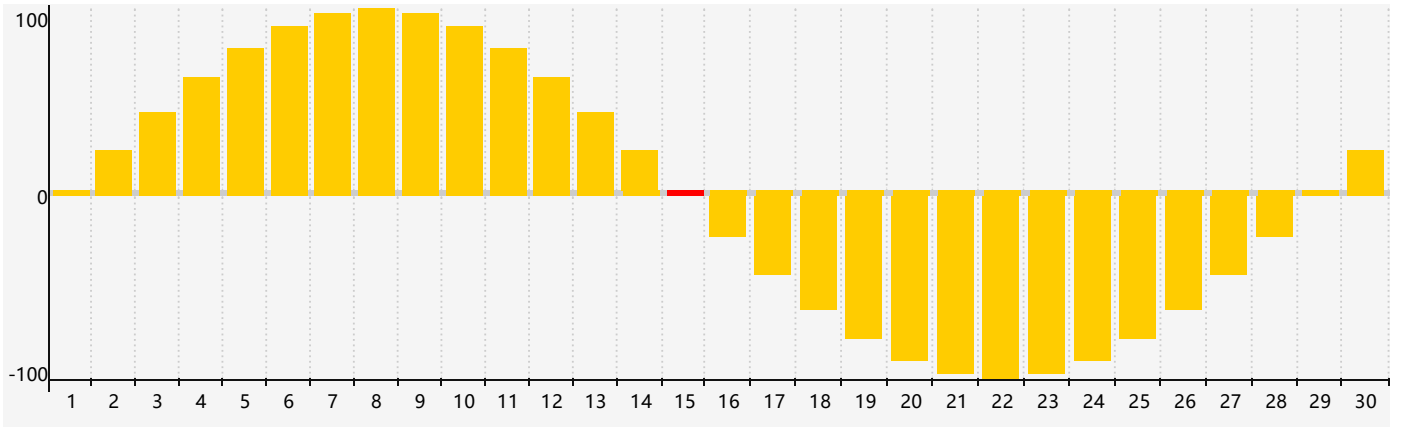

## June 2024 Emotional Biorhythm Charts

## June 2024

SUN	MON	TUE	WED	THU	FRI	SAT
26	27	28	29	30	31	1
2	3	4	5	6	7	8
9	10	11	12	13	14	15 <small>Emotional</small>
16	17	18	19	20	21	22
23	24	25	26	27	28	29
30	1	2	3	4	5	6