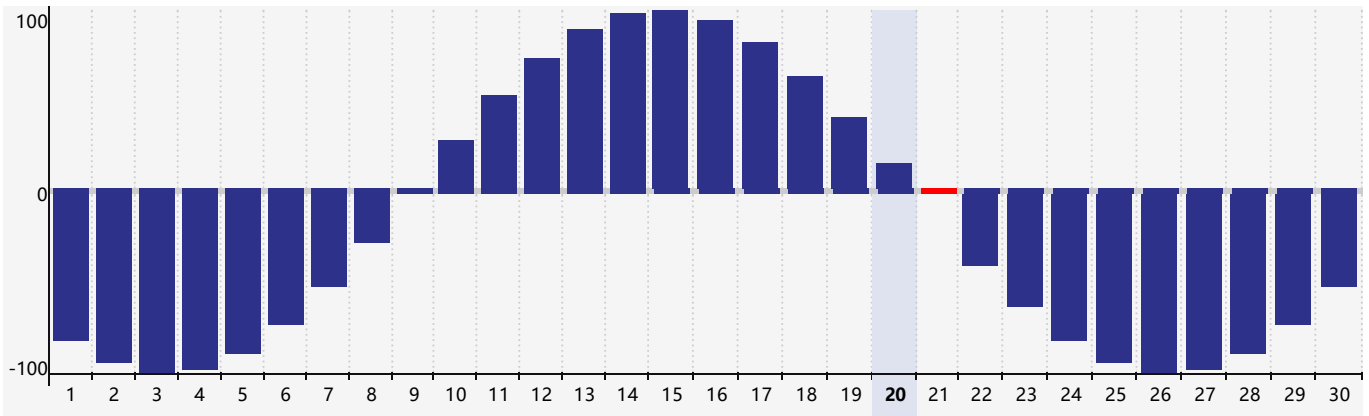

June 2024 Intellectual Biorhythm Charts

June 2024 Emotional Biorhythm Charts

June 2024 Physical Biorhythm Charts

June 2024

SUN	MON	TUE	WED	THU	FRI	SAT
26	27	28	29 <small>Physical</small>	30	31	1
2	3	4	5	6	7	8 <small>Intellectual Emotion</small>
9	10	11	12	13	14	15
16	17	18	19	20	21 <small>Physical</small>	22
23	24	25	26	27	28	29
30	1	2	3	4	5	6 <small>Emotional</small>