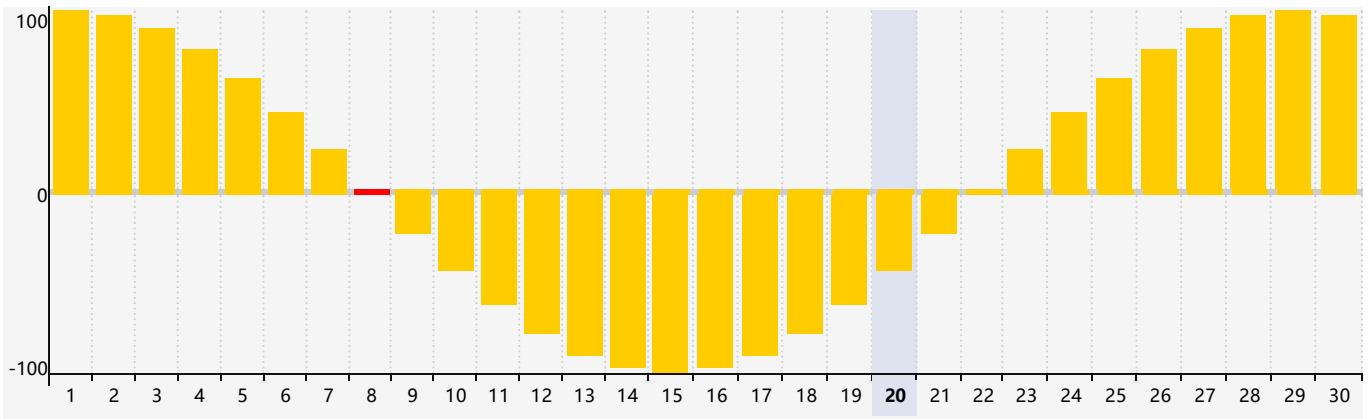

June 2024 Intellectual Biorhythm Charts

June 2024 Emotional Biorhythm Charts

June 2024 Physical Biorhythm Charts

June 2024

SUN	MON	TUE	WED	THU	FRI	SAT
26	27	28	29 <small>Physical</small>	30	31	1
2	3	4	5	6	7	8 <small>Intellectual Emotion</small>
9	10	11	12	13	14	15
16	17	18	19	20	21 <small>Physical</small>	22
23	24	25	26	27	28	29
30	1	2	3	4	5	6 <small>Emotional</small>