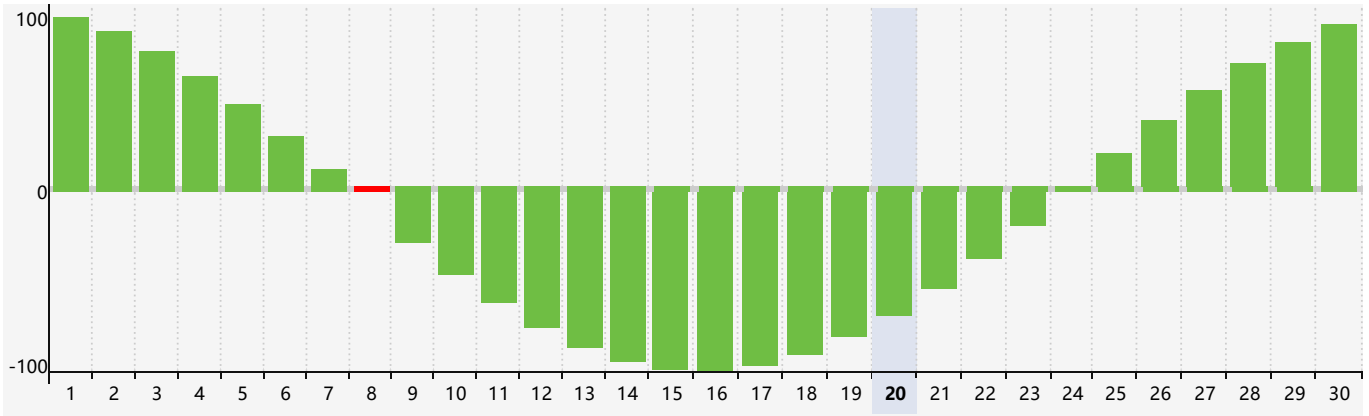

June 2024 Intellectual Biorhythm Charts

June 2024 Emotional Biorhythm Charts

June 2024 Physical Biorhythm Charts

June 2024

SUN	MON	TUE	WED	THU	FRI	SAT
26	27	28	29 <small>Physical</small>	30	31	1
2	3	4	5	6	7	8 <small>Intellectual Emotion</small>
9	10	11	12	13	14	15
16	17	18	19	20	21 <small>Physical</small>	22
23	24	25	26	27	28	29
30	1	2	3	4	5	6 <small>Emotional</small>