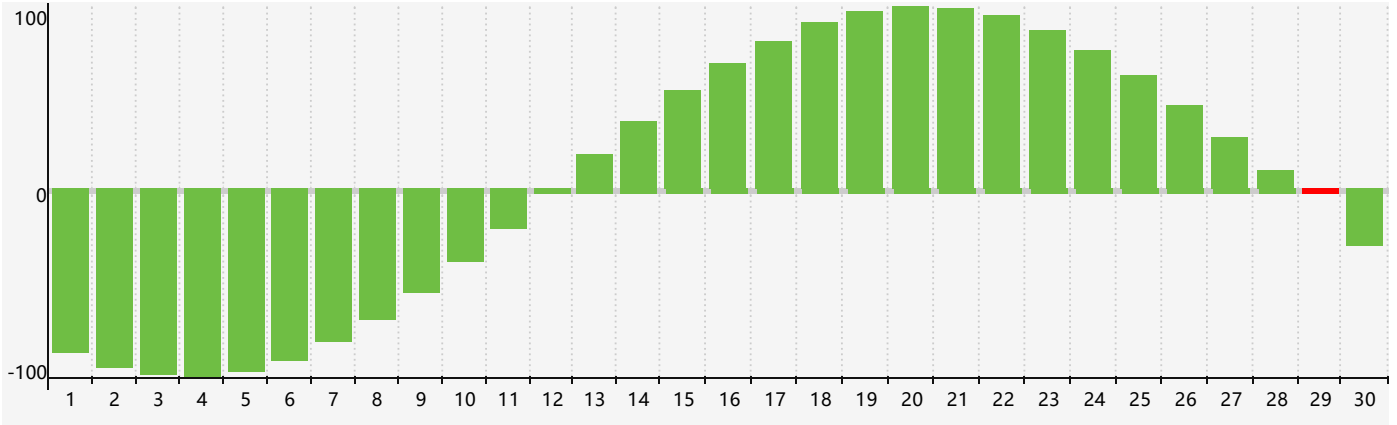

June 2024 Intellectual Biorhythm Charts

June 2024 Emotional Biorhythm Charts

June 2024 Physical Biorhythm Charts

June 2024

SUN	MON	TUE	WED	THU	FRI	SAT
26	27 <small>Intellectual</small>	28 <small>Emotional</small>	29	30	31	1
2 <small>Physical</small>	3	4	5	6	7	8
9	10	11	12	13	14	15
16	17	18	19	20	21	22
23	24	25 <small>Emotional Physical</small>	26	27	28	29 <small>Intellectual</small>
30	1	2	3	4	5	6