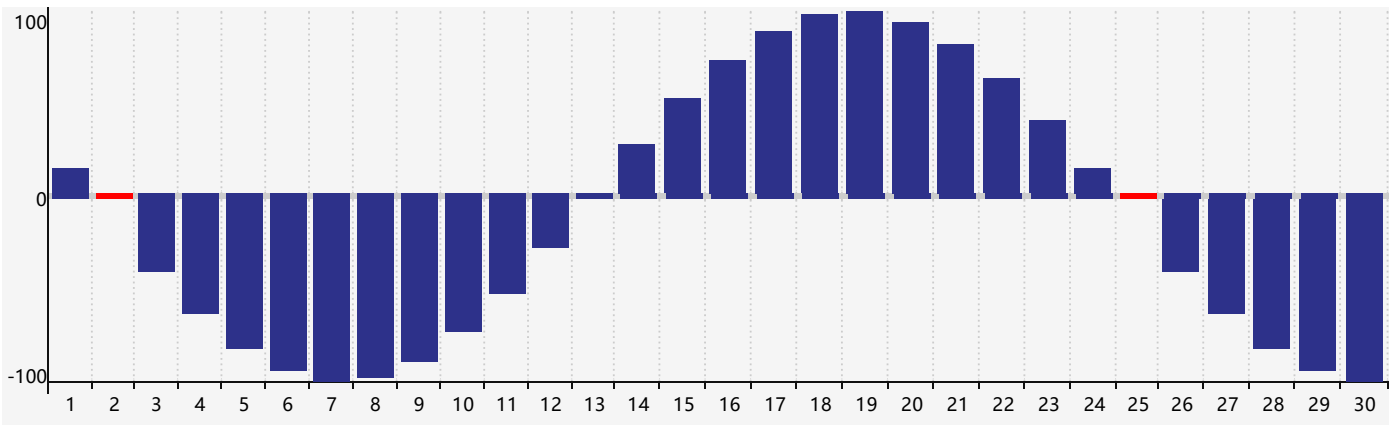

June 2024 Intellectual Biorhythm Charts

June 2024 Emotional Biorhythm Charts

June 2024 Physical Biorhythm Charts

June 2024

SUN	MON	TUE	WED	THU	FRI	SAT
26	27 <small>Intellectual</small>	28 <small>Emotional</small>	29	30	31	1
2 <small>Physical</small>	3	4	5	6	7	8
9	10	11	12	13	14	15
16	17	18	19	20	21	22
23	24	25 <small>Emotional Physical</small>	26	27	28	29 <small>Intellectual</small>
30	1	2	3	4	5	6