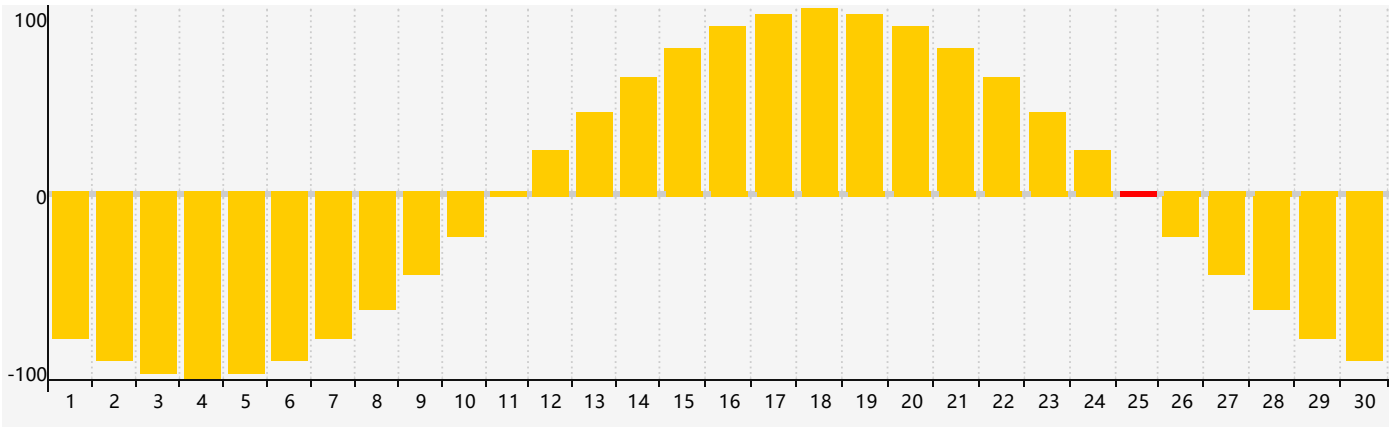

June 2024 Intellectual Biorhythm Charts

June 2024 Emotional Biorhythm Charts

June 2024 Physical Biorhythm Charts

June 2024

SUN	MON	TUE	WED	THU	FRI	SAT
26	27 <small>Intellectual</small>	28 <small>Emotional</small>	29	30	31	1
2 <small>Physical</small>	3	4	5	6	7	8
9	10	11	12	13	14	15
16	17	18	19	20	21	22
23	24	25 <small>Emotional Physical</small>	26	27	28	29 <small>Intellectual</small>
30	1	2	3	4	5	6