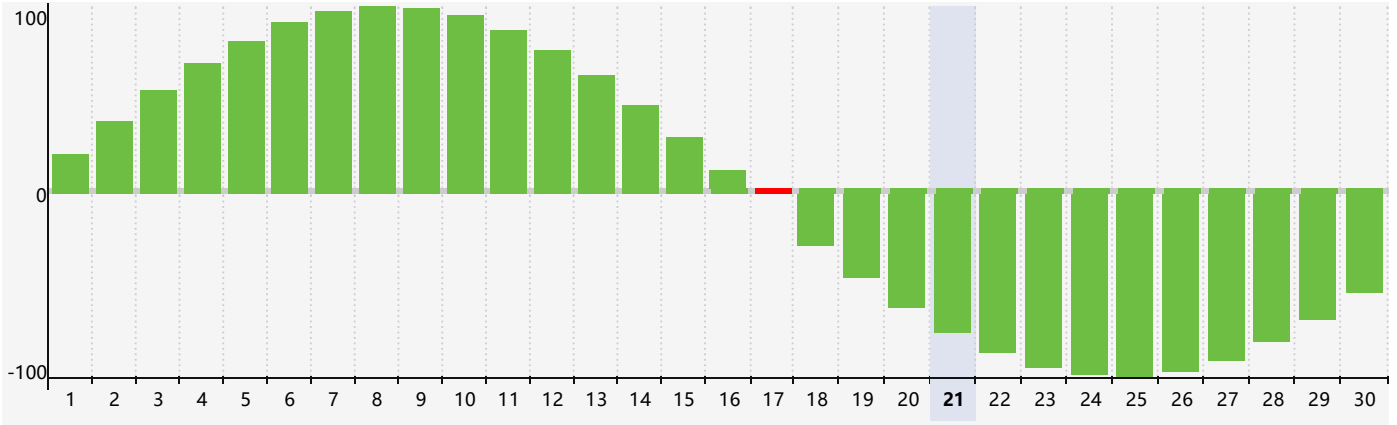

June 2024 Intellectual Biorhythm Charts

June 2024 Emotional Biorhythm Charts

June 2024 Physical Biorhythm Charts

June 2024

SUN	MON	TUE	WED	THU	FRI	SAT
26	27	28	29	30	31	1
2	3	4 Physical	5	6 Emotional	7	8
9	10	11	12	13	14	15
16	17 Intellectual	18	19	20	21	22
23	24	25	26	27 Physical	28	29
30	1	2	3	4 Emotional	5	6