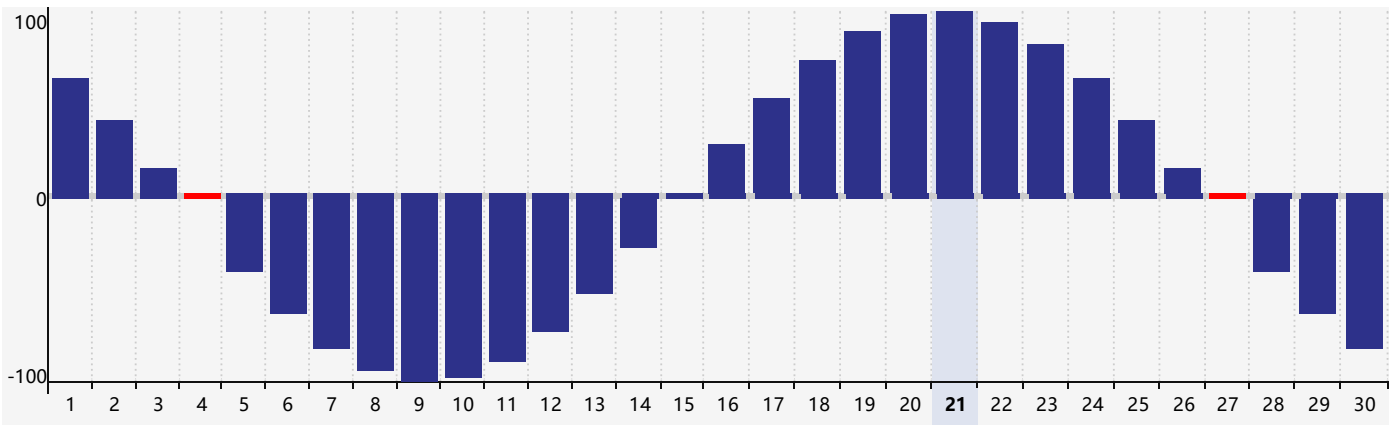

June 2024 Intellectual Biorhythm Charts

June 2024 Emotional Biorhythm Charts

June 2024 Physical Biorhythm Charts

June 2024

SUN	MON	TUE	WED	THU	FRI	SAT
26	27	28	29	30	31	1
2	3	4 Physical	5	6 Emotional	7	8
9	10	11	12	13	14	15
16	17 Intellectual	18	19	20	21	22
23	24	25	26	27 Physical	28	29
30	1	2	3	4 Emotional	5	6