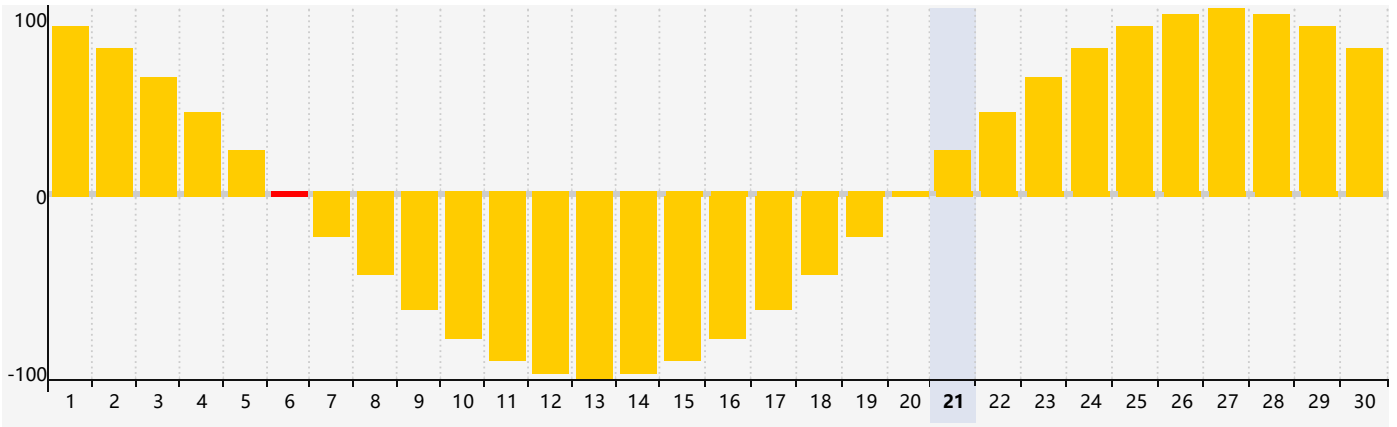

June 2024 Intellectual Biorhythm Charts

June 2024 Emotional Biorhythm Charts

June 2024 Physical Biorhythm Charts

June 2024

SUN	MON	TUE	WED	THU	FRI	SAT
26	27	28	29	30	31	1
2	3	4 Physical	5	6 Emotional	7	8
9	10	11	12	13	14	15
16	17 Intellectual	18	19	20	21	22
23	24	25	26	27 Physical	28	29
30	1	2	3	4 Emotional	5	6