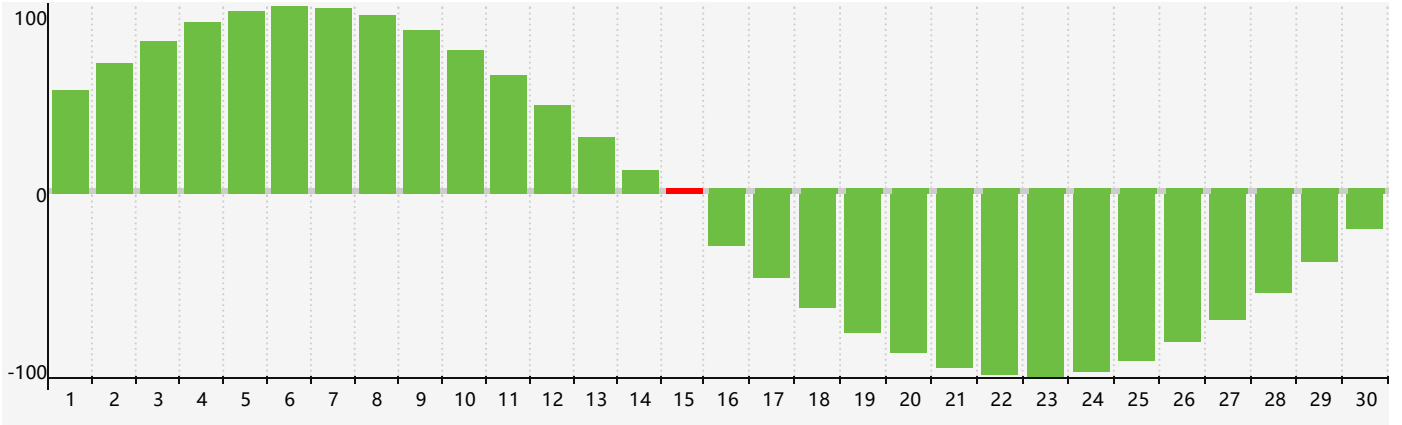

June 2024 Intellectual Biorhythm Charts

June 2024 Emotional Biorhythm Charts

June 2024 Physical Biorhythm Charts

June 2024

SUN	MON	TUE	WED	THU	FRI	SAT
26	27	28	29 <small>Emotional</small>	30	31	1
2	3	4	5	6 <small>Physical</small>	7	8
9	10	11	12	13	14	15 <small>Intellectual</small>
16	17	18	19	20	21	22
23	24	25	26 <small>Emotional</small>	27	28	29 <small>Physical</small>
30	1	2	3	4	5	6