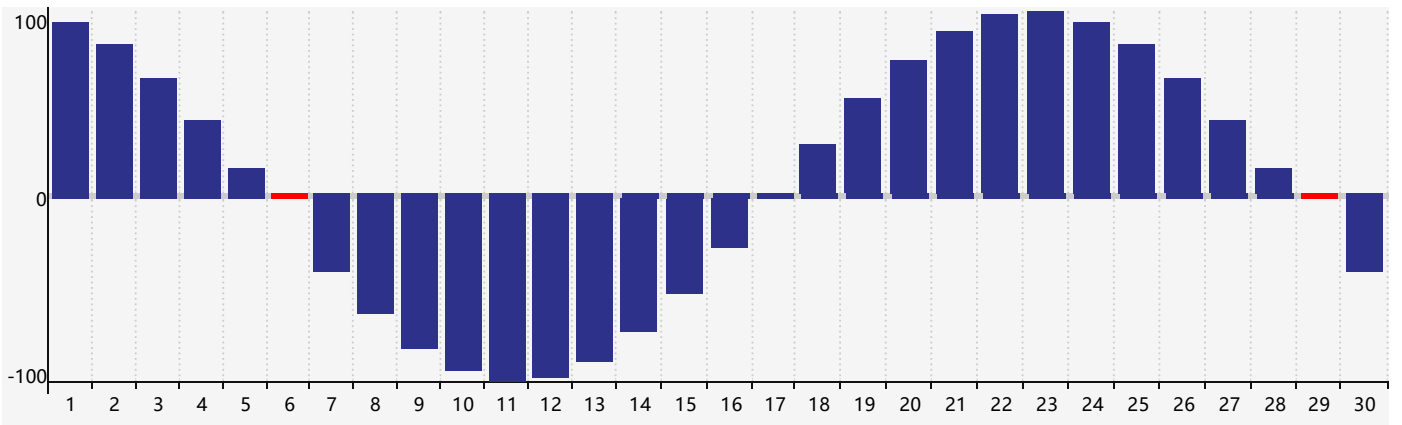

June 2024 Intellectual Biorhythm Charts

June 2024 Emotional Biorhythm Charts

June 2024 Physical Biorhythm Charts

June 2024

SUN	MON	TUE	WED	THU	FRI	SAT
26	27	28	29 <small>Emotional</small>	30	31	1
2	3	4	5	6 <small>Physical</small>	7	8
9	10	11	12	13	14	15 <small>Intellectual</small>
16	17	18	19	20	21	22
23	24	25	26 <small>Emotional</small>	27	28	29 <small>Physical</small>
30	1	2	3	4	5	6