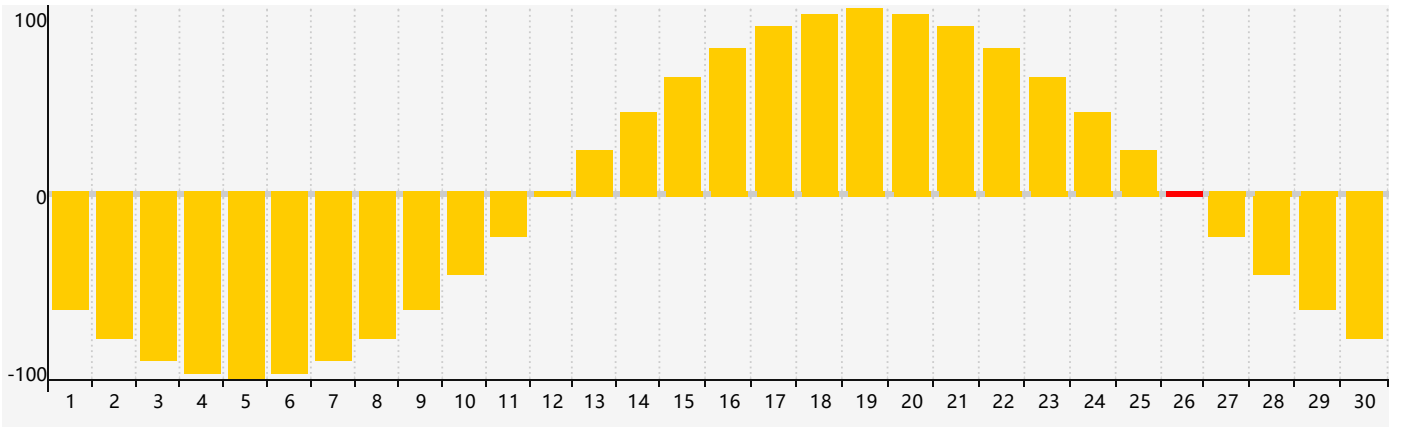

June 2024 Intellectual Biorhythm Charts

June 2024 Emotional Biorhythm Charts

June 2024 Physical Biorhythm Charts

June 2024

SUN	MON	TUE	WED	THU	FRI	SAT
26	27	28	29 <small>Emotional</small>	30	31	1
2	3	4	5	6 <small>Physical</small>	7	8
9	10	11	12	13	14	15 <small>Intellectual</small>
16	17	18	19	20	21	22
23	24	25	26 <small>Emotional</small>	27	28	29 <small>Physical</small>
30	1	2	3	4	5	6