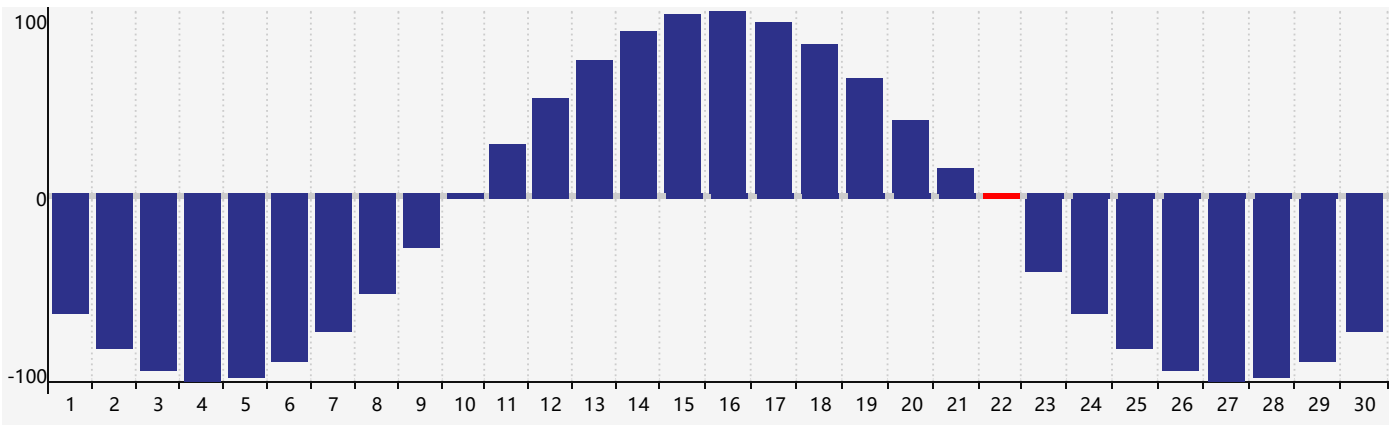

June 2024 Intellectual Biorhythm Charts

June 2024 Emotional Biorhythm Charts

June 2024 Physical Biorhythm Charts

June 2024

SUN	MON	TUE	WED	THU	FRI	SAT
26	27	28	29	30 <small>Physical</small>	31	1
2	3	4	5	6	7	8
9	10	11	12	13	14	15
16 <small>Emotional</small>	17	18	19	20	21	22 <small>Physical</small>
23	24 <small>Intellectual</small>	25	26	27	28	29
30	1	2	3	4	5	6