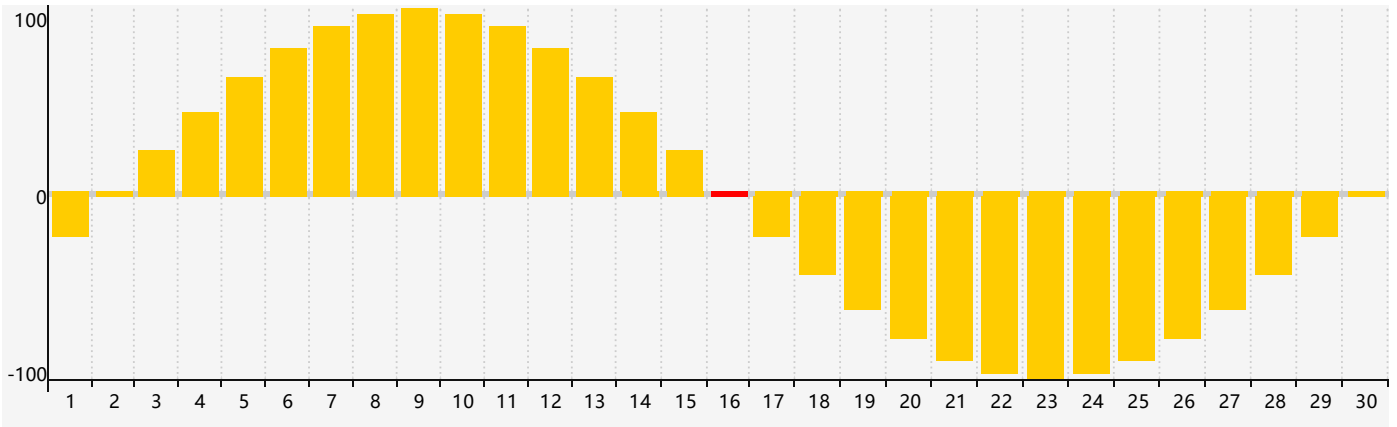

June 2024 Intellectual Biorhythm Charts

June 2024 Emotional Biorhythm Charts

June 2024 Physical Biorhythm Charts

June 2024

SUN	MON	TUE	WED	THU	FRI	SAT
26	27	28	29	30 <small>Physical</small>	31	1
2	3	4	5	6	7	8
9	10	11	12	13	14	15
16 <small>Emotional</small>	17	18	19	20	21	22 <small>Physical</small>
23	24 <small>Intellectual</small>	25	26	27	28	29
30	1	2	3	4	5	6