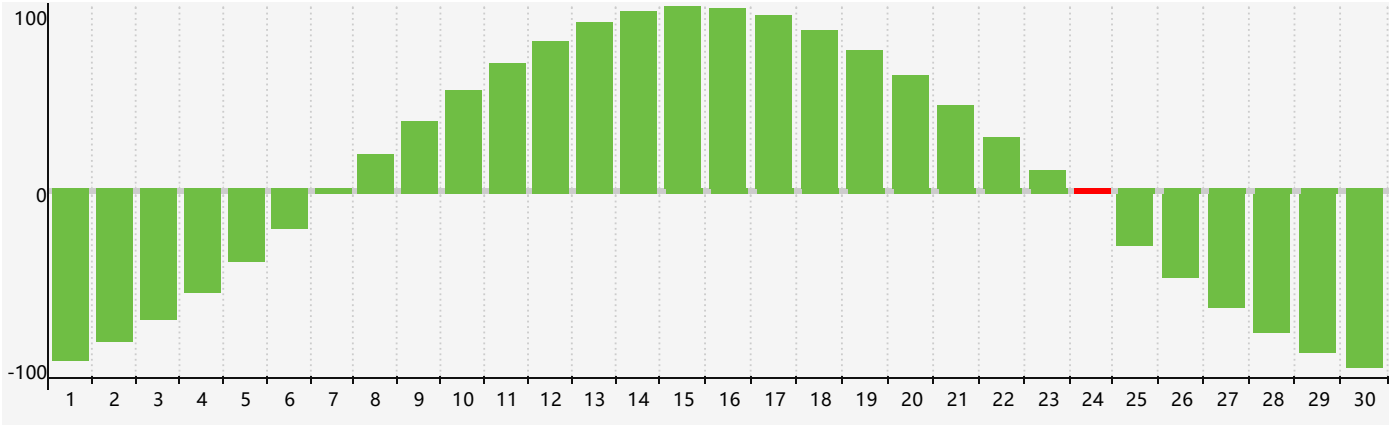

June 2024 Intellectual Biorhythm Charts

June 2024 Emotional Biorhythm Charts

June 2024 Physical Biorhythm Charts

June 2024

SUN	MON	TUE	WED	THU	FRI	SAT
26	27	28	29	30 <small>Physical</small>	31	1
2	3	4	5	6	7	8
9	10	11	12	13	14	15
16 <small>Emotional</small>	17	18	19	20	21	22 <small>Physical</small>
23	24 <small>Intellectual</small>	25	26	27	28	29
30	1	2	3	4	5	6