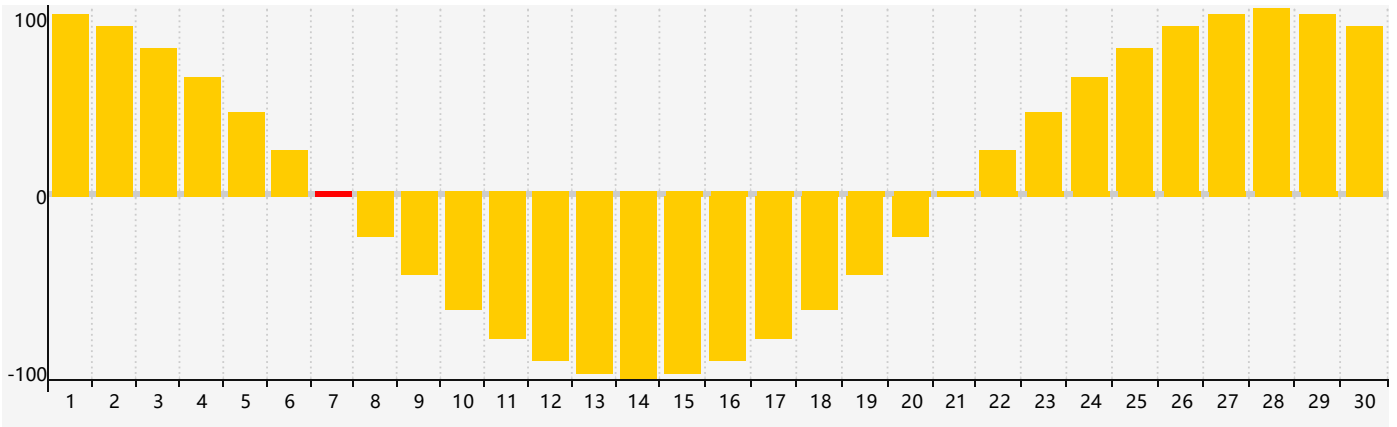

June 2024 Intellectual Biorhythm Charts

June 2024 Emotional Biorhythm Charts

June 2024 Physical Biorhythm Charts

June 2024

SUN	MON	TUE	WED	THU	FRI	SAT
26	27	28	29	30	31	1
2	3	4	5	6	7 Emotional	8
9	10 Physical	11	12	13	14	15
16	17	18	19	20	21	22
23	24	25 Intellectual	26	27	28	29
30	1	2	3 Physical	4	5 Emotional	6