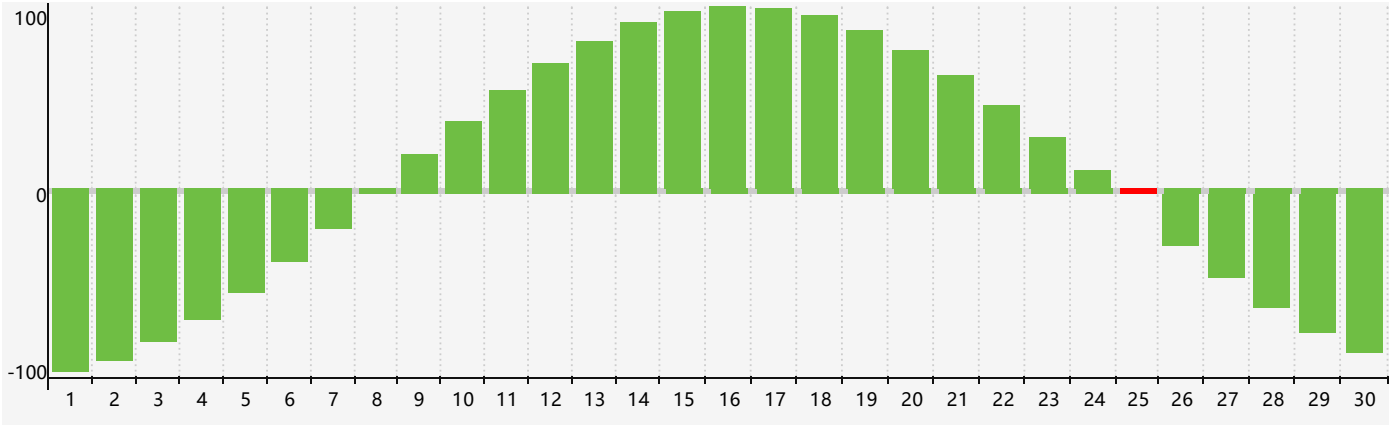

June 2024 Intellectual Biorhythm Charts

June 2024 Emotional Biorhythm Charts

June 2024 Physical Biorhythm Charts

June 2024

SUN	MON	TUE	WED	THU	FRI	SAT
26	27	28	29	30	31	1
2	3	4	5	6	7 Emotional	8
9	10 Physical	11	12	13	14	15
16	17	18	19	20	21	22
23	24	25 Intellectual	26	27	28	29
30	1	2	3 Physical	4	5 Emotional	6