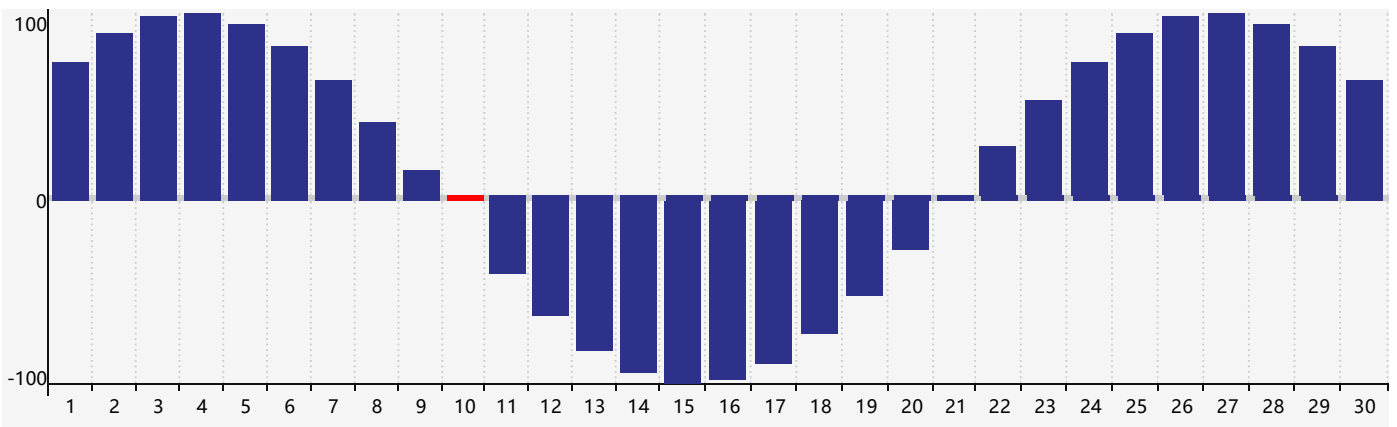

June 2024 Intellectual Biorhythm Charts

June 2024 Emotional Biorhythm Charts

June 2024 Physical Biorhythm Charts

June 2024

SUN	MON	TUE	WED	THU	FRI	SAT
26	27	28	29	30	31	1
2	3	4	5	6	7 Emotional	8
9	10 Physical	11	12	13	14	15
16	17	18	19	20	21	22
23	24	25 Intellectual	26	27	28	29
30	1	2	3 Physical	4	5 Emotional	6