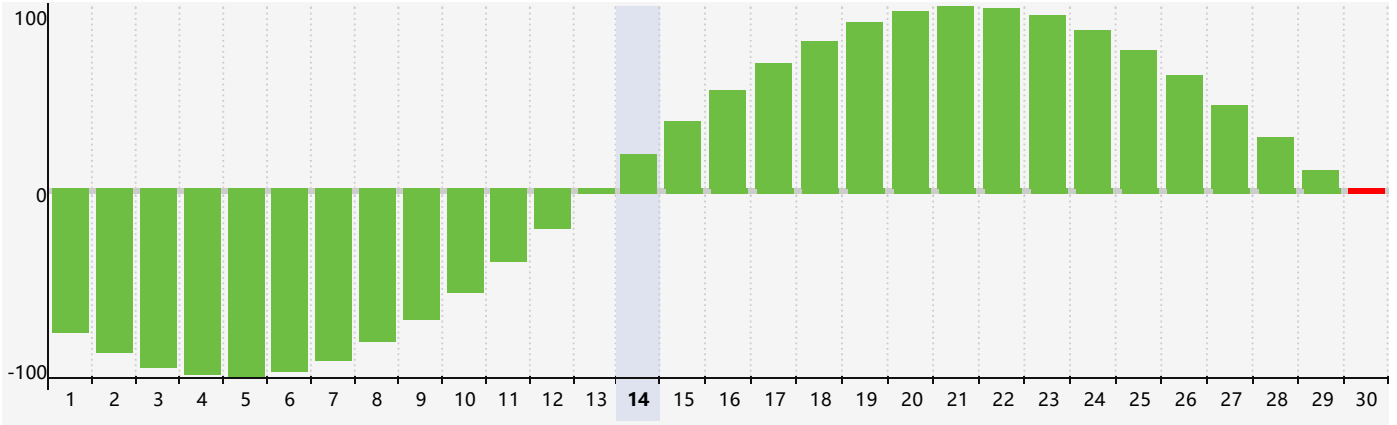

June 2024 Intellectual Biorhythm Charts

June 2024 Emotional Biorhythm Charts

June 2024 Physical Biorhythm Charts

June 2024

SUN	MON	TUE	WED	THU	FRI	SAT
26	27	28 <small>Intellectual</small>	29	30	31	1
2	3	4	5 <small>Physical</small>	6	7 <small>Emotional</small>	8
9	10	11	12	13	14	15
16	17	18	19	20	21	22
23	24	25	26	27	28 <small>Physical</small>	29
30 <small>Intellectual</small>	1	2	3	4	5 <small>Emotional</small>	6