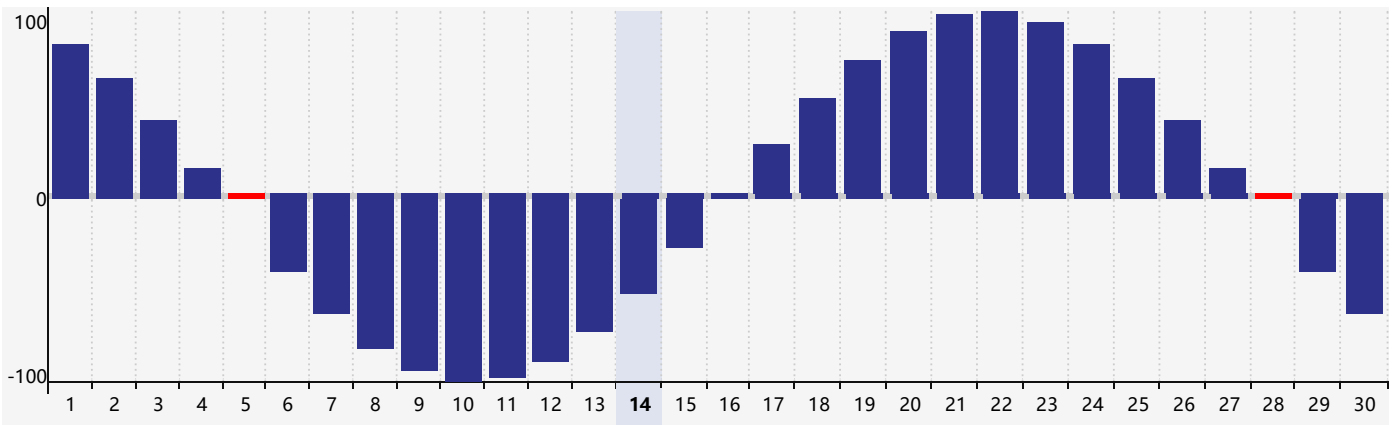

June 2024 Intellectual Biorhythm Charts

June 2024 Emotional Biorhythm Charts

June 2024 Physical Biorhythm Charts

June 2024

SUN	MON	TUE	WED	THU	FRI	SAT
26	27	28 <small>Intellectual</small>	29	30	31	1
2	3	4	5 <small>Physical</small>	6	7 <small>Emotional</small>	8
9	10	11	12	13	14	15
16	17	18	19	20	21	22
23	24	25	26	27	28 <small>Physical</small>	29
30 <small>Intellectual</small>	1	2	3	4	5 <small>Emotional</small>	6