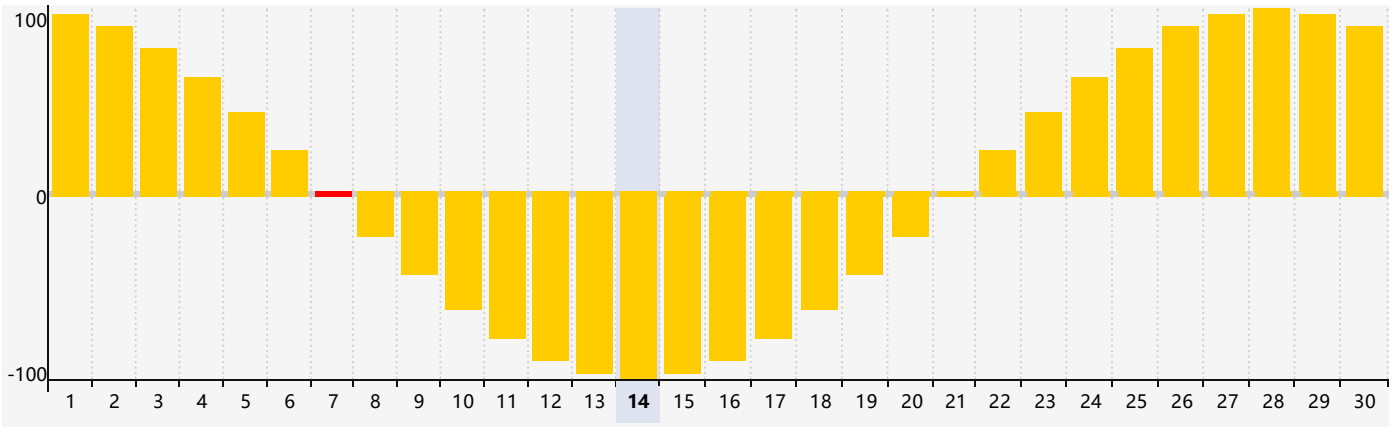

June 2024 Intellectual Biorhythm Charts

June 2024 Emotional Biorhythm Charts

June 2024 Physical Biorhythm Charts

June 2024

SUN	MON	TUE	WED	THU	FRI	SAT
26	27	28 <small>Intellectual</small>	29	30	31	1
2	3	4	5 <small>Physical</small>	6	7 <small>Emotional</small>	8
9	10	11	12	13	14	15
16	17	18	19	20	21	22
23	24	25	26	27	28 <small>Physical</small>	29
30 <small>Intellectual</small>	1	2	3	4	5 <small>Emotional</small>	6