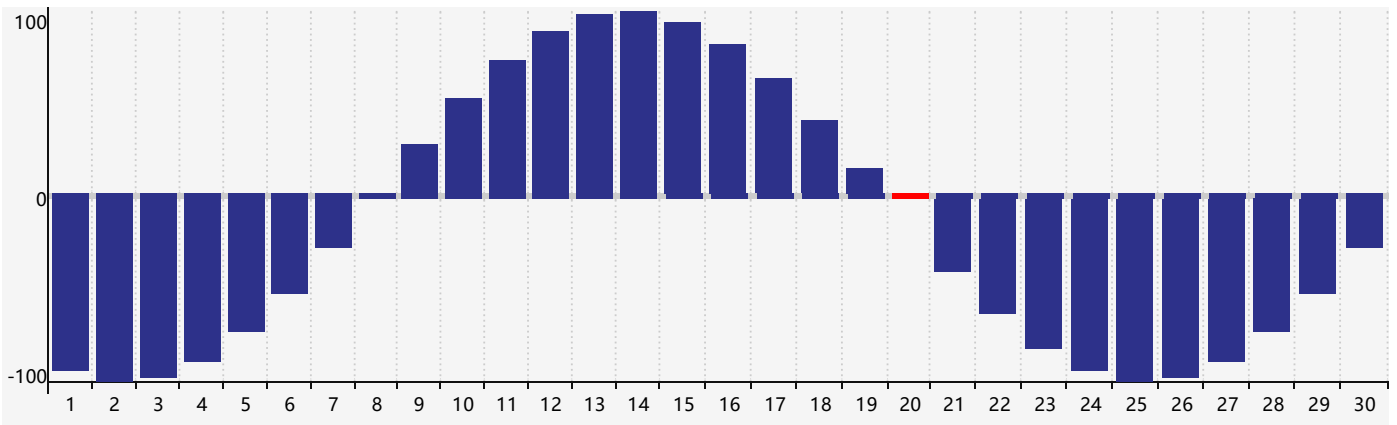

June 2024 Intellectual Biorhythm Charts

June 2024 Emotional Biorhythm Charts

June 2024 Physical Biorhythm Charts

June 2024

SUN	MON	TUE	WED	THU	FRI	SAT
26	27	28 <small>Physical</small>	29	30	31	1
2	3	4	5	6	7	8
9	10	11	12	13	14	15
16	17	18	19	20 <small>Physical</small>	21	22 <small>Emotional</small>
23	24	25	26	27 <small>Intellectual</small>	28	29
30	1	2	3	4	5	6