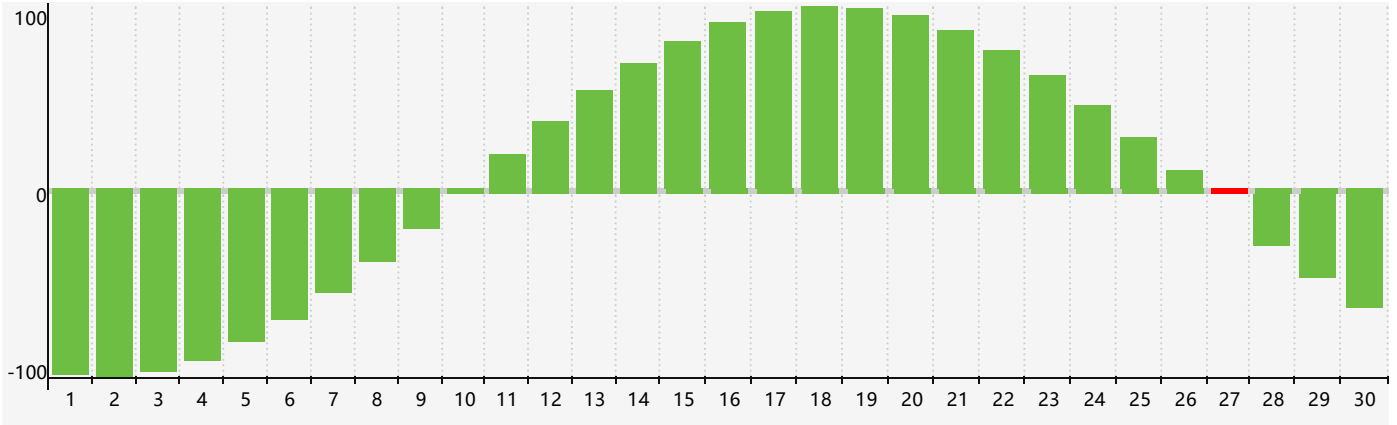

June 2024 Intellectual Biorhythm Charts

June 2024 Emotional Biorhythm Charts

June 2024 Physical Biorhythm Charts

June 2024

SUN	MON	TUE	WED	THU	FRI	SAT
26	27	28 <small>Physical</small>	29	30	31	1
2	3	4	5	6	7	8
9	10	11	12	13	14	15
16	17	18	19	20 <small>Physical</small>	21	22 <small>Emotional</small>
23	24	25	26	27 <small>Intellectual</small>	28	29
30	1	2	3	4	5	6