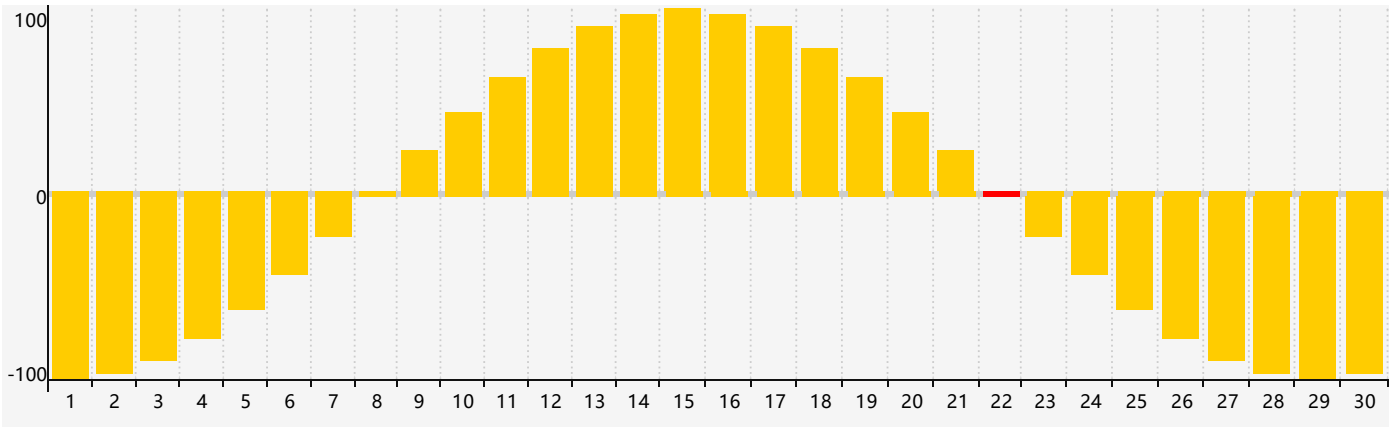

June 2024 Intellectual Biorhythm Charts

June 2024 Emotional Biorhythm Charts

June 2024 Physical Biorhythm Charts

June 2024

SUN	MON	TUE	WED	THU	FRI	SAT
26	27	28 <small>Physical</small>	29	30	31	1
2	3	4	5	6	7	8
9	10	11	12	13	14	15
16	17	18	19	20 <small>Physical</small>	21	22 <small>Emotional</small>
23	24	25	26	27 <small>Intellectual</small>	28	29
30	1	2	3	4	5	6