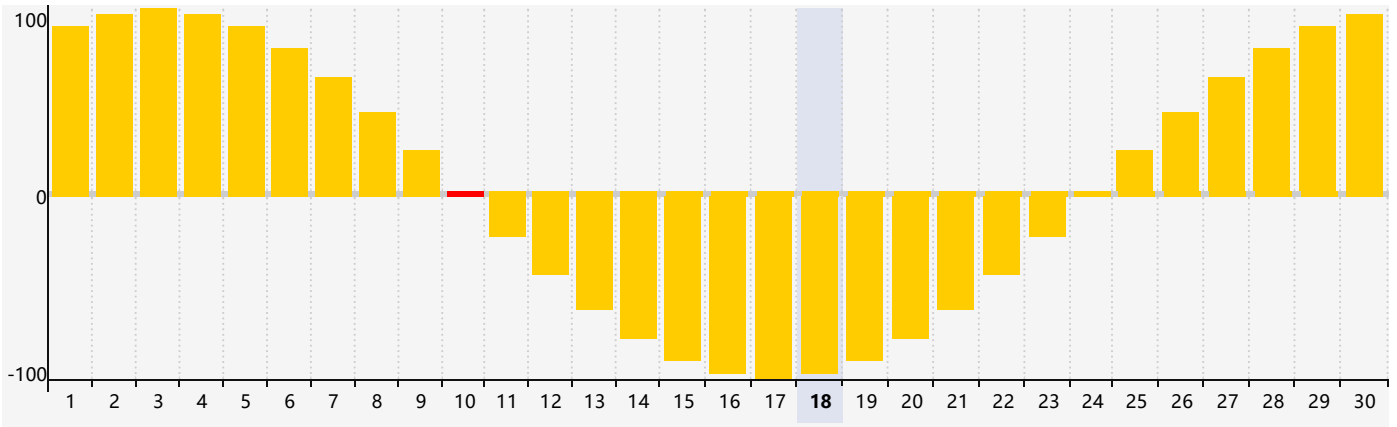

## June 2024 Intellectual Biorhythm Charts

## June 2024 Emotional Biorhythm Charts

## June 2024

SUN	MON	TUE	WED	THU	FRI	SAT
26	27	28	29 <small>Physical</small>	30	31	1
2	3	4	5	6	7	8 <small>Intellectual</small>
9	10 <small>Emotional</small>	11	12	13	14	15
16	17	18	19	20	21 <small>Physical</small>	22
23	24	25	26	27	28	29
30	1	2	3	4	5	6