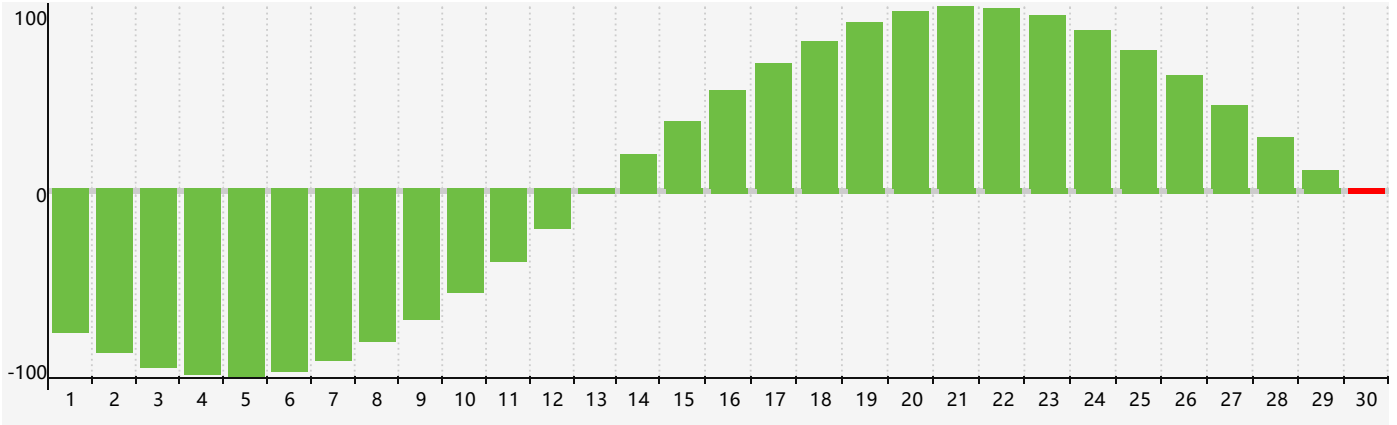

June 2024 Intellectual Biorhythm Charts

June 2024 Emotional Biorhythm Charts

June 2024 Physical Biorhythm Charts

June 2024

SUN	MON	TUE	WED	THU	FRI	SAT
26	27	28 <small>Intellectual</small>	29	30	31	1 <small>Emotional</small>
2	3	4	5	6	7	8
9	10	11	12	13	14	15
16 <small>Physical</small>	17	18	19	20	21	22
23	24	25	26	27	28	29 <small>Emotional</small>
30 <small>Intellectual</small>	1	2	3	4	5	6