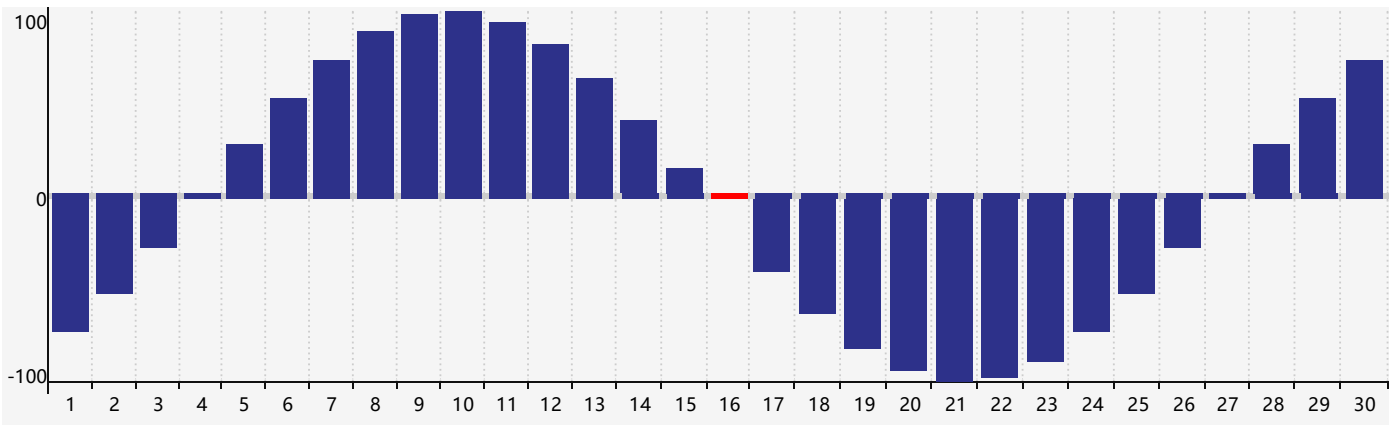

June 2024 Intellectual Biorhythm Charts

June 2024 Emotional Biorhythm Charts

June 2024 Physical Biorhythm Charts

June 2024

SUN	MON	TUE	WED	THU	FRI	SAT
26	27	28 <small>Intellectual</small>	29	30	31	1 <small>Emotional</small>
2	3	4	5	6	7	8
9	10	11	12	13	14	15
16 <small>Physical</small>	17	18	19	20	21	22
23	24	25	26	27	28	29 <small>Emotional</small>
30 <small>Intellectual</small>	1	2	3	4	5	6