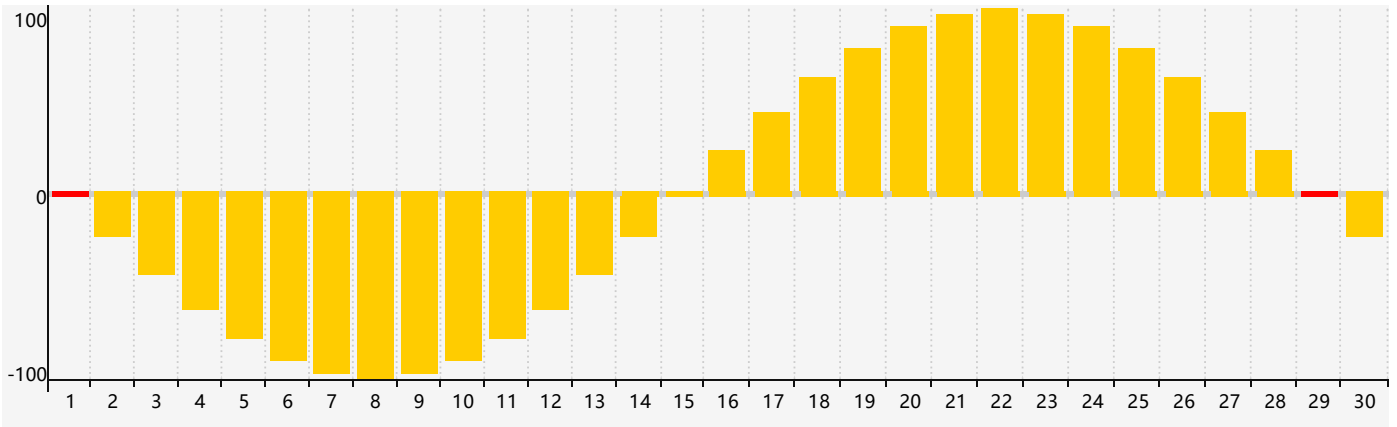

June 2024 Intellectual Biorhythm Charts

June 2024 Emotional Biorhythm Charts

June 2024 Physical Biorhythm Charts

June 2024

SUN	MON	TUE	WED	THU	FRI	SAT
26	27	28 <small>Intellectual</small>	29	30	31	1 <small>Emotional</small>
2	3	4	5	6	7	8
9	10	11	12	13	14	15
16 <small>Physical</small>	17	18	19	20	21	22
23	24	25	26	27	28	29 <small>Emotional</small>
30 <small>Intellectual</small>	1	2	3	4	5	6