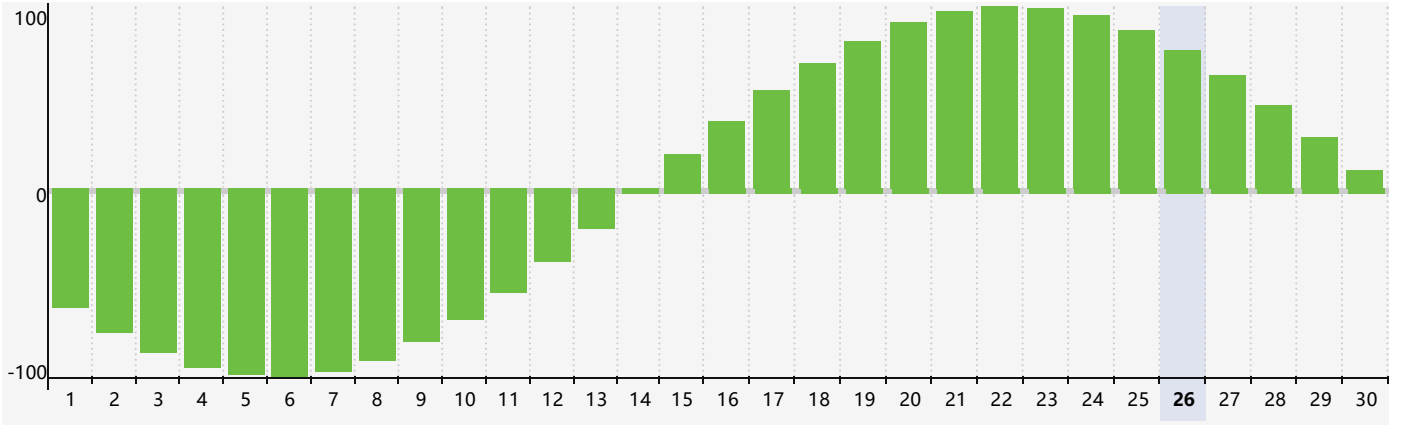

June 2024 Intellectual Biorhythm Charts

June 2024 Emotional Biorhythm Charts

June 2024 Physical Biorhythm Charts

June 2024

SUN	MON	TUE	WED	THU	FRI	SAT
26	27	28	29 <small>Intellectual</small>	30	31	1
2	3	4	5 <small>Physical</small>	6	7	8
9	10	11 <small>Emotional</small>	12	13	14	15
16	17	18	19	20	21	22
23	24	25	26	27	28 <small>Physical</small>	29
30	1 <small>Intellectual</small>	2	3	4	5	6