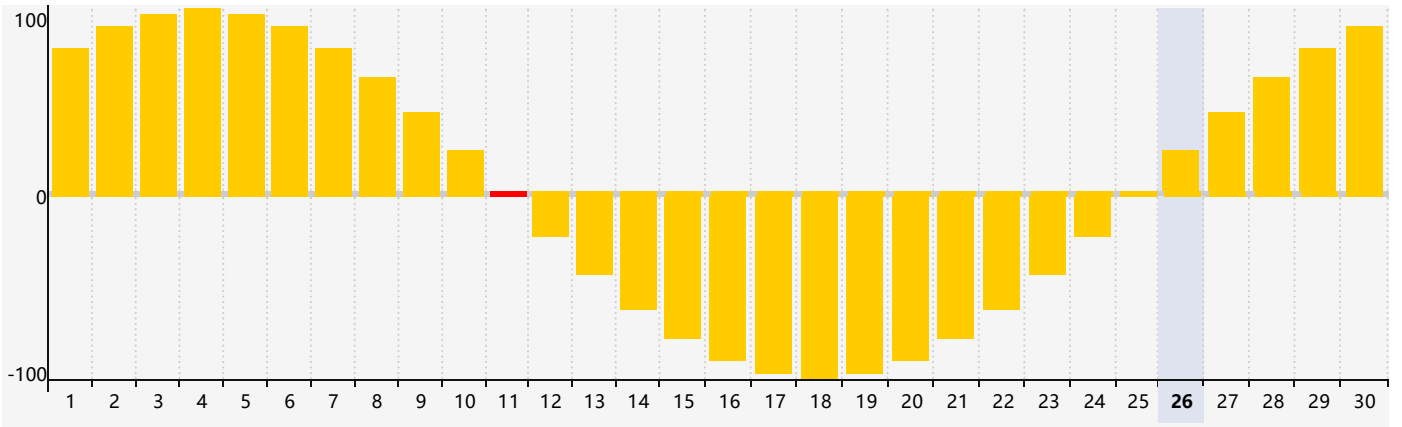

June 2024 Intellectual Biorhythm Charts

June 2024 Emotional Biorhythm Charts

June 2024 Physical Biorhythm Charts

June 2024

SUN	MON	TUE	WED	THU	FRI	SAT
26	27	28	29 <small>Intellectual</small>	30	31	1
2	3	4	5 <small>Physical</small>	6	7	8
9	10	11 <small>Emotional</small>	12	13	14	15
16	17	18	19	20	21	22
23	24	25	26	27	28 <small>Physical</small>	29
30	1 <small>Intellectual</small>	2	3	4	5	6