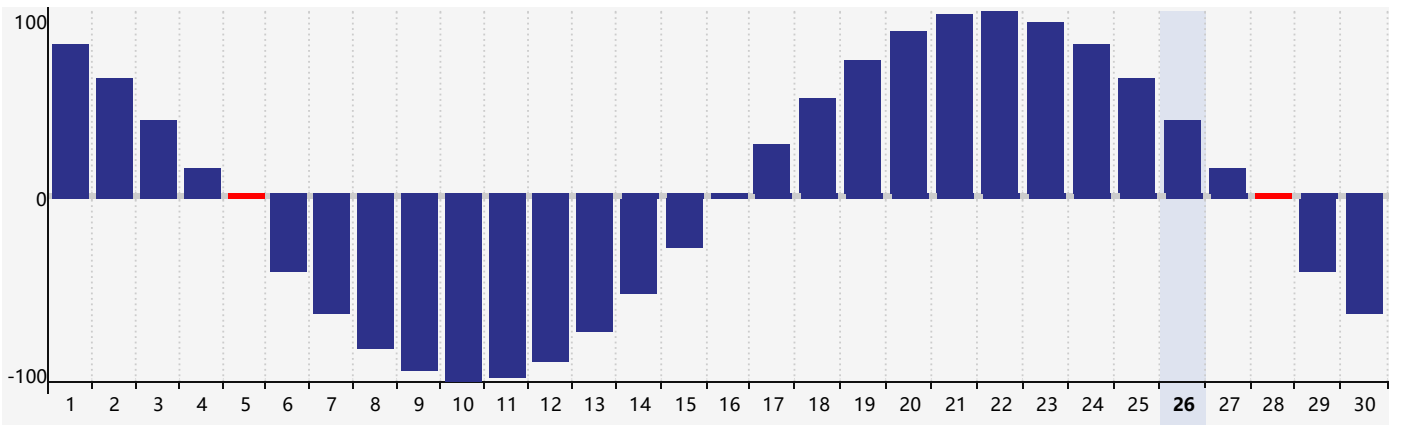

June 2024 Intellectual Biorhythm Charts

June 2024 Emotional Biorhythm Charts

June 2024 Physical Biorhythm Charts

June 2024

SUN	MON	TUE	WED	THU	FRI	SAT
26	27	28	29 <small>Intellectual</small>	30	31	1
2	3	4	5 <small>Physical</small>	6	7	8
9	10	11 <small>Emotional</small>	12	13	14	15
16	17	18	19	20	21	22
23	24	25	26	27	28 <small>Physical</small>	29
30	1 <small>Intellectual</small>	2	3	4	5	6