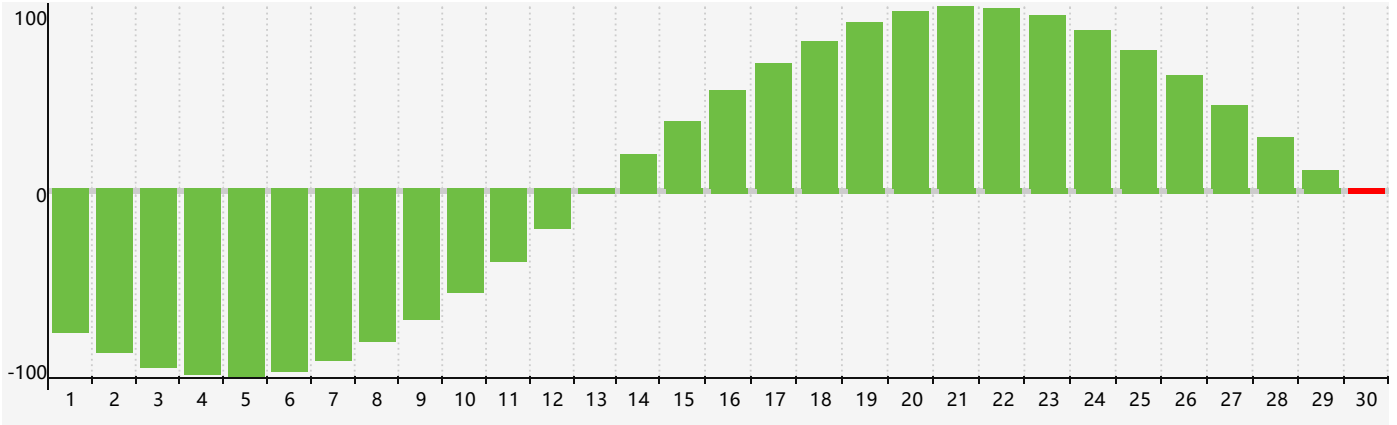

June 2024 Intellectual Biorhythm Charts

June 2024 Emotional Biorhythm Charts

June 2024 Physical Biorhythm Charts

June 2024

SUN	MON	TUE	WED	THU	FRI	SAT
26 	27 	28 Intellectual Physical 	29 	30 	31 	1 
2 	3 	4 	5 	6 	7 	8 
9 	10 	11 	12 	13 	14 	15 
16 	17 Emotional 	18 	19 	20 Physical 	21 	22 
23 	24 	25 	26 	27 	28 	29 
30 Intellectual 	1 	2 	3 	4 	5 	6 