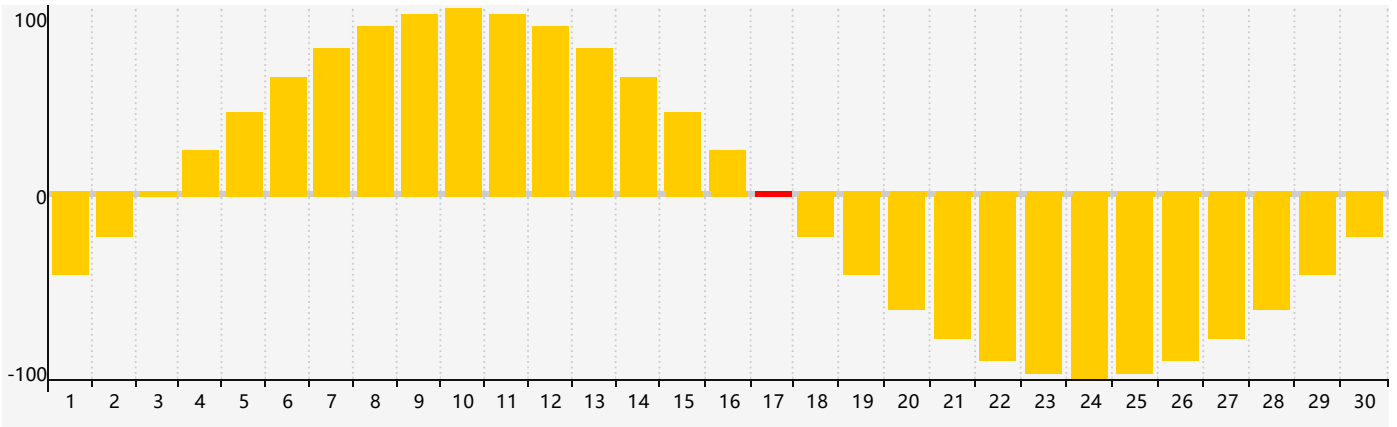

June 2024 Intellectual Biorhythm Charts

June 2024 Emotional Biorhythm Charts

June 2024 Physical Biorhythm Charts

June 2024

SUN	MON	TUE	WED	THU	FRI	SAT
26 	27 	28 Intellectual Physical 	29 	30 	31 	1 
2 	3 	4 	5 	6 	7 	8 
9 	10 	11 	12 	13 	14 	15 
16 	17 Emotional 	18 	19 	20 Physical 	21 	22 
23 	24 	25 	26 	27 	28 	29 
30 Intellectual 	1 	2 	3 	4 	5 	6 