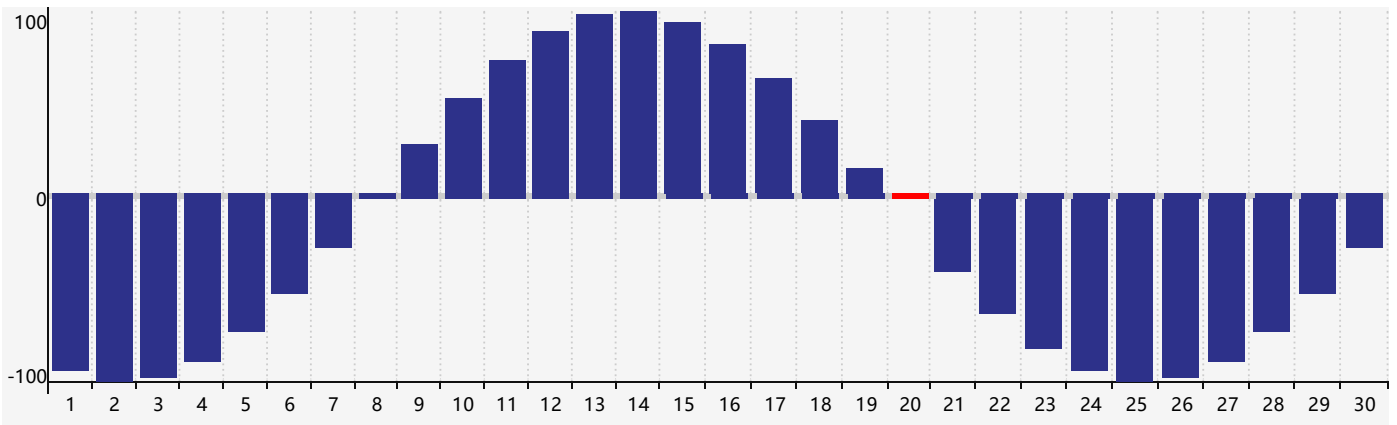

June 2024 Intellectual Biorhythm Charts

June 2024 Emotional Biorhythm Charts

June 2024 Physical Biorhythm Charts

June 2024

SUN	MON	TUE	WED	THU	FRI	SAT
26 	27 	28 Intellectual Physical 	29 	30 	31 	1 
2 	3 	4 	5 	6 	7 	8 
9 	10 	11 	12 	13 	14 	15 
16 	17 Emotional 	18 	19 	20 Physical 	21 	22 
23 	24 	25 	26 	27 	28 	29 
30 Intellectual 	1 	2 	3 	4 	5 	6 