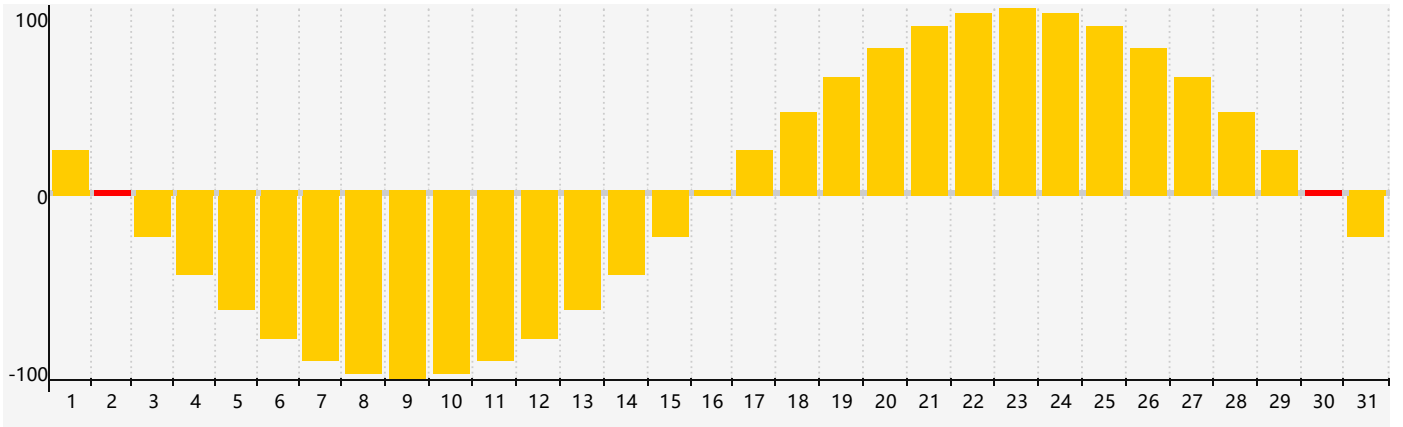

May 2024 Emotional Biorhythm Charts

May 2024

| SUN | MON | TUE | WED | THU | FRI | SAT |
|-----|-----|-----|-----|--------------------------------|-----|-----|
| 28 | 29 | 30 | 1 | 2 <small>Emotional</small> | 3 | 4 |
| 5 | 6 | 7 | 8 | 9 | 10 | 11 |
| 12 | 13 | 14 | 15 | 16 | 17 | 18 |
| 19 | 20 | 21 | 22 | 23 | 24 | 25 |
| 26 | 27 | 28 | 29 | 30 <small>Emotional</small> | 31 | 1 |