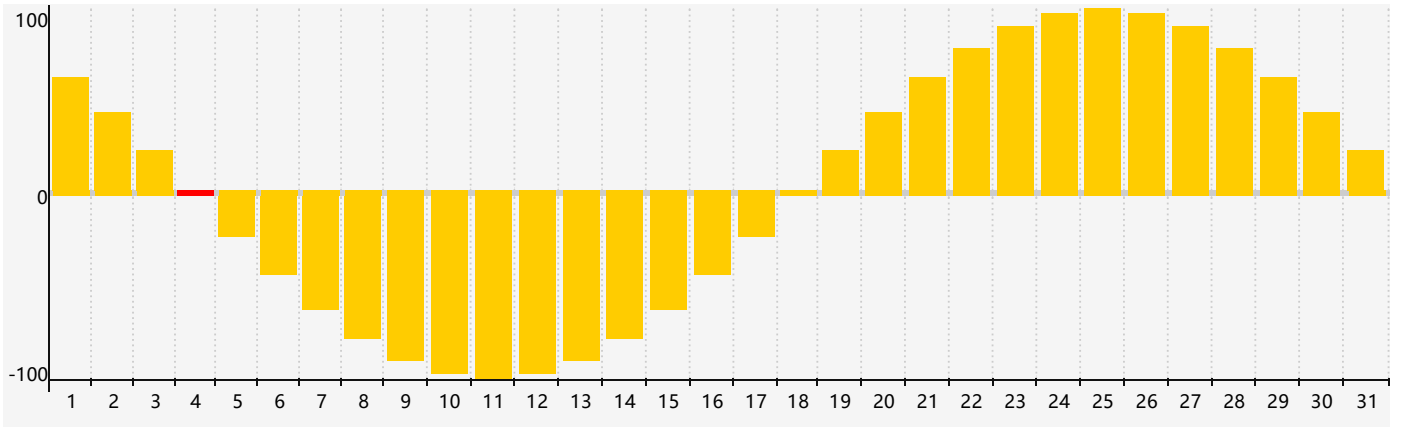

May 2024 Emotional Biorhythm Charts

May 2024

SUN	MON	TUE	WED	THU	FRI	SAT
28	29	30	1	2	3	4 Emotional
5	6	7	8	9	10	11
12	13	14	15	16	17	18
19	20	21	22	23	24	25
26	27	28	29	30	31	1 Emotional