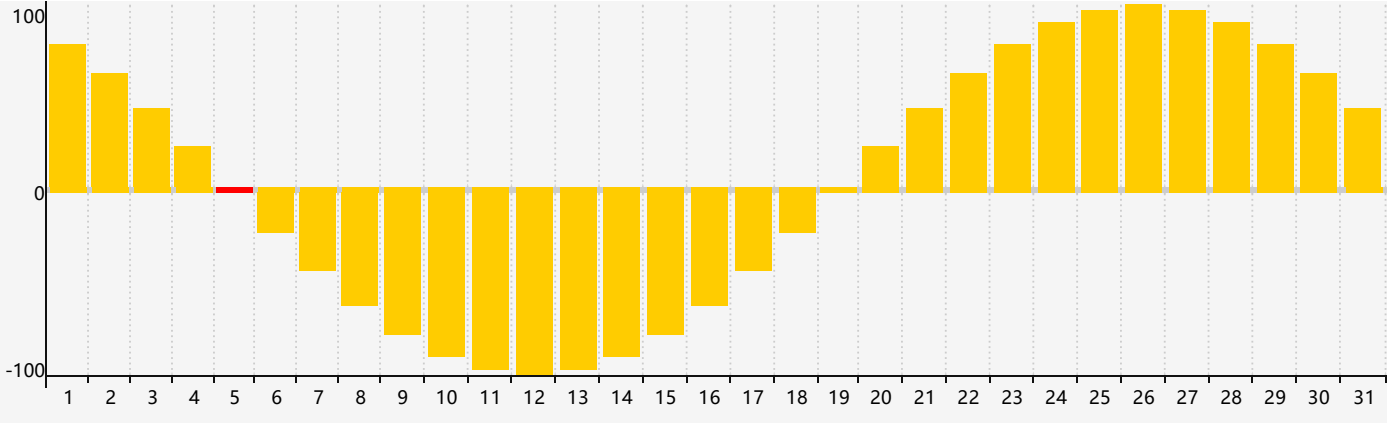

May 2024 Intellectual Biorhythm Charts

May 2024 Emotional Biorhythm Charts

May 2024 Physical Biorhythm Charts

May 2024

SUN	MON	TUE	WED	THU	FRI	SAT
28	29	30	1	2	3	4
5 Emotional	6	7	8	9	10 Physical	11
12	13	14	15	16	17	18
19	20	21	22	23	24	25
26	27 Intellectual	28	29	30	31	1