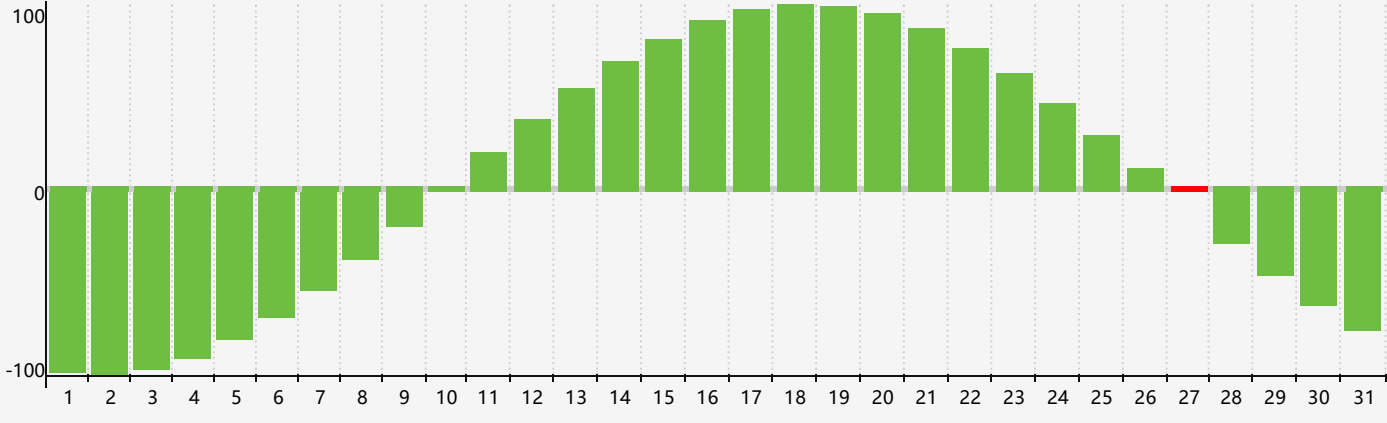

May 2024 Intellectual Biorhythm Charts

May 2024 Emotional Biorhythm Charts

May 2024 Physical Biorhythm Charts

May 2024

SUN	MON	TUE	WED	THU	FRI	SAT
28	29	30	1	2	3	4
5 Emotional	6	7	8	9	10 Physical	11
12	13	14	15	16	17	18
19	20	21	22	23	24	25
26	27 Intellectual	28	29	30	31	1