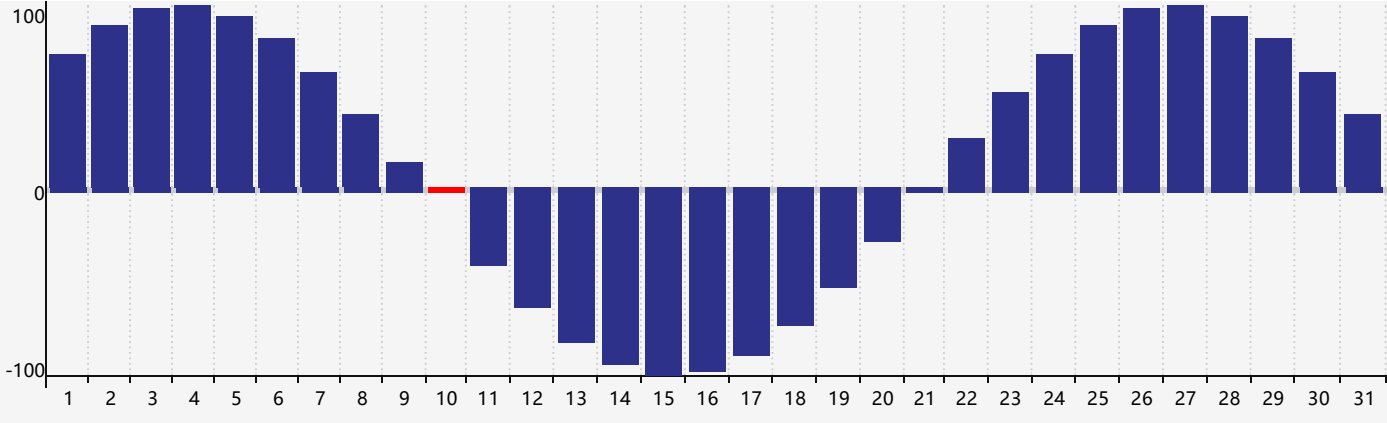

May 2024 Intellectual Biorhythm Charts

May 2024 Emotional Biorhythm Charts

May 2024 Physical Biorhythm Charts

May 2024

SUN	MON	TUE	WED	THU	FRI	SAT
28	29	30	1	2	3	4
5 Emotional	6	7	8	9	10 Physical	11
12	13	14	15	16	17	18
19	20	21	22	23	24	25
26	27 Intellectual	28	29	30	31	1