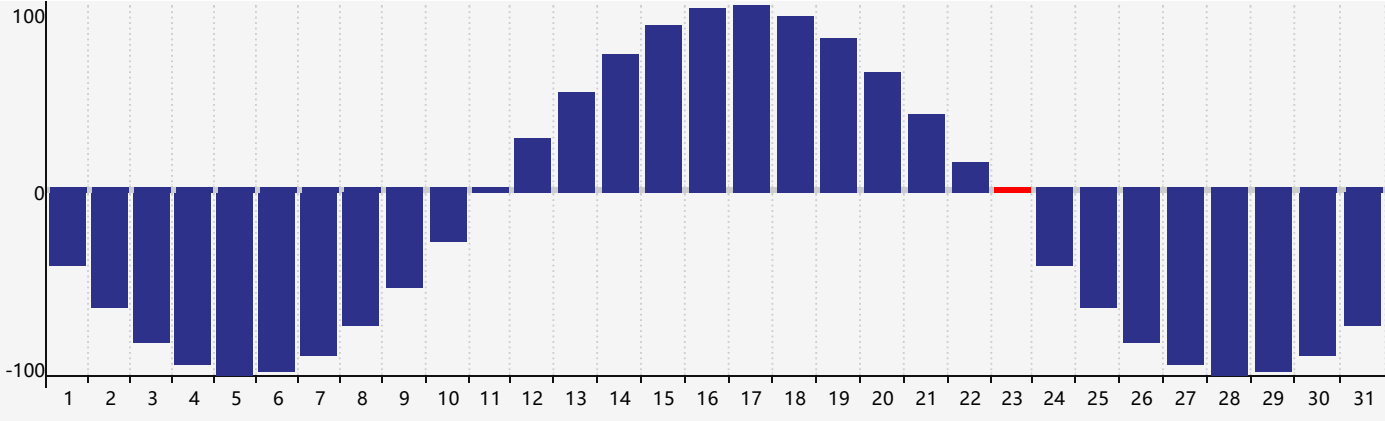

### May 2024 Intellectual Biorhythm Charts

### May 2024 Emotional Biorhythm Charts

### May 2024 Physical Biorhythm Charts

May 2024

SUN	MON	TUE	WED	THU	FRI	SAT
28	29	30 Physical	1	2	3	4
5	6	7	8	9	10	11
12	13	14	15	16	17	18
19	20	21	22	23 Emotional Physical	24	25
26	27	28	29 Intellectual	30	31	1