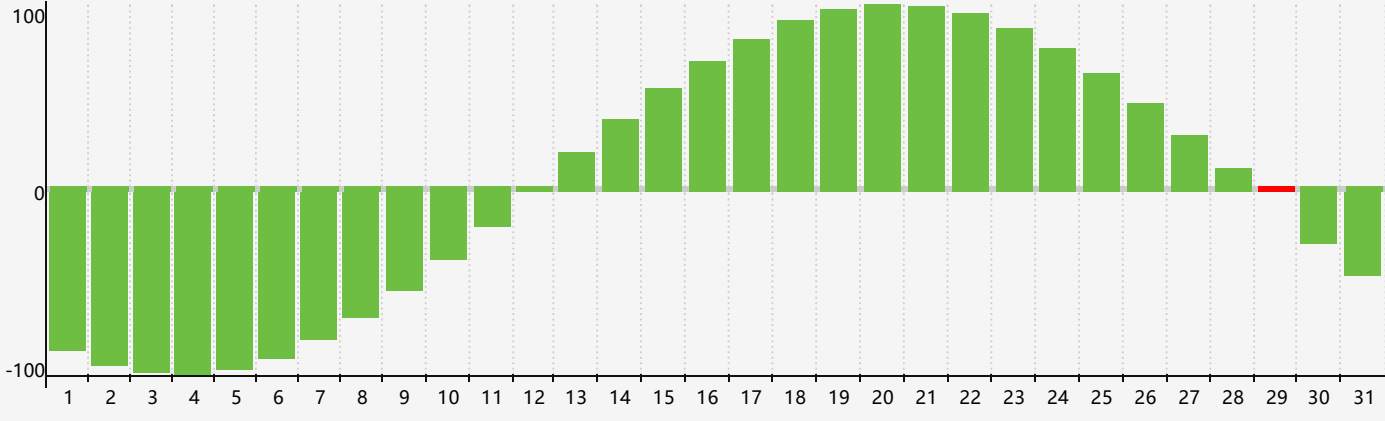

### May 2024 Intellectual Biorhythm Charts

### May 2024 Emotional Biorhythm Charts

### May 2024 Physical Biorhythm Charts

May 2024

SUN	MON	TUE	WED	THU	FRI	SAT
28	29	30 Physical	1	2	3	4
5	6	7	8	9	10	11
12	13	14	15	16	17	18
19	20	21	22	23 Emotional Physical	24	25
26	27	28	29 Intellectual	30	31	1