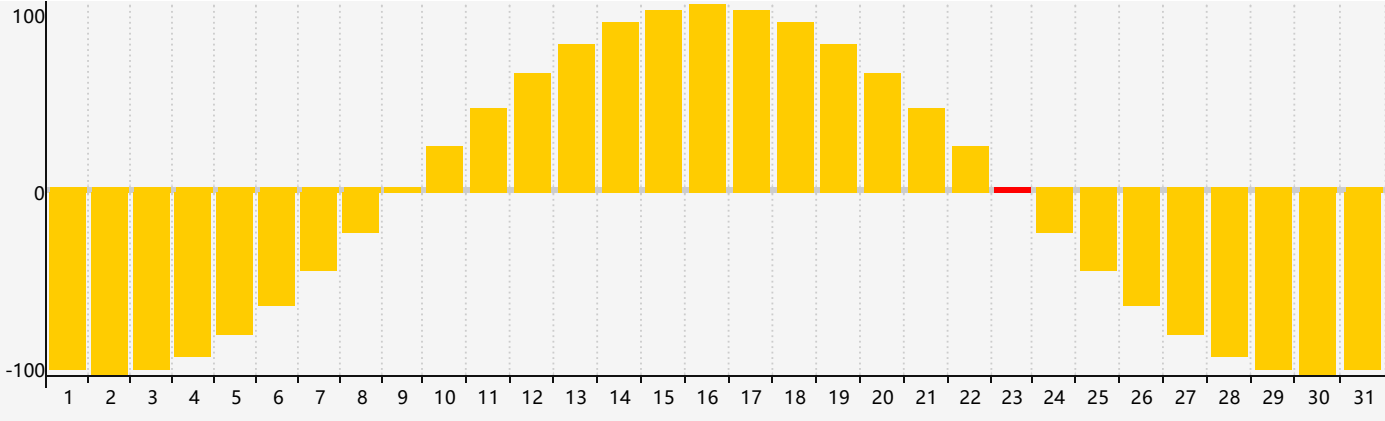

### May 2024 Intellectual Biorhythm Charts

### May 2024 Emotional Biorhythm Charts

### May 2024 Physical Biorhythm Charts

May 2024

SUN	MON	TUE	WED	THU	FRI	SAT
28	29	30 Physical	1	2	3	4
5	6	7	8	9	10	11
12	13	14	15	16	17	18
19	20	21	22	23 Emotional Physical	24	25
26	27	28	29 Intellectual	30	31	1