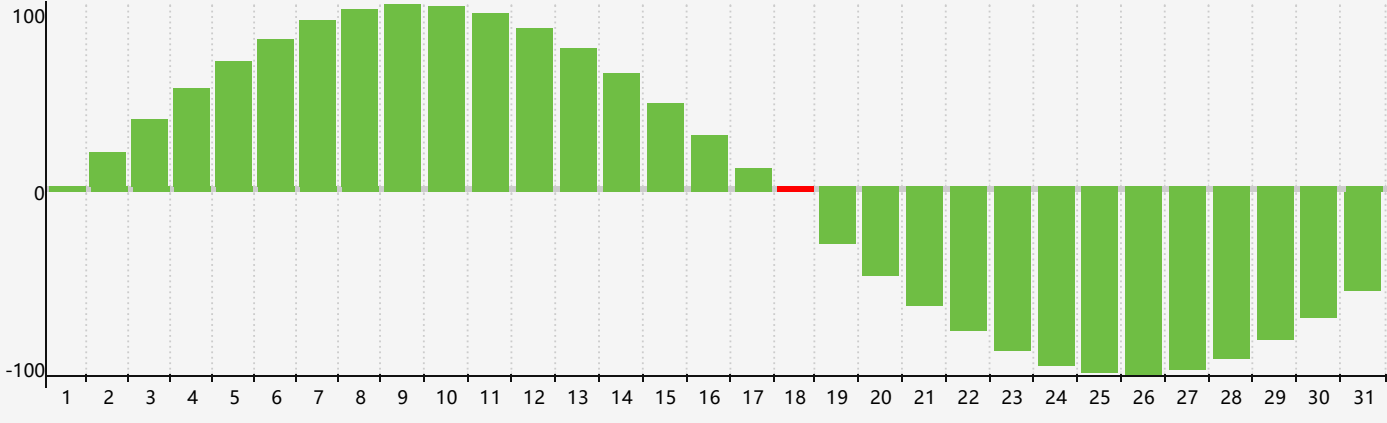

May 2024 Intellectual Biorhythm Charts

May 2024 Emotional Biorhythm Charts

May 2024 Physical Biorhythm Charts

May 2024

SUN	MON	TUE	WED	THU	FRI	SAT
28	29	30 Emotional	1	2	3	4
5	6	7	8	9	10	11
12	13	14	15	16	17	18 Intellectual
19	20 Physical	21	22	23	24	25
26	27	28 Emotional	29	30	31	1