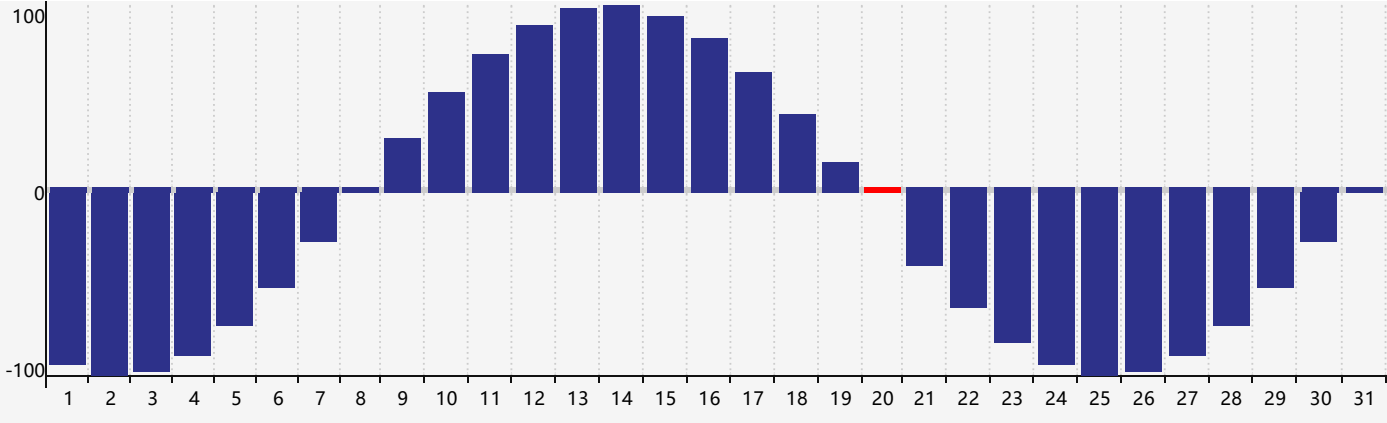

May 2024 Intellectual Biorhythm Charts

May 2024 Emotional Biorhythm Charts

May 2024 Physical Biorhythm Charts

May 2024

SUN	MON	TUE	WED	THU	FRI	SAT
28	29	30 Emotional	1	2	3	4
5	6	7	8	9	10	11
12	13	14	15	16	17	18 Intellectual
19	20 Physical	21	22	23	24	25
26	27	28 Emotional	29	30	31	1