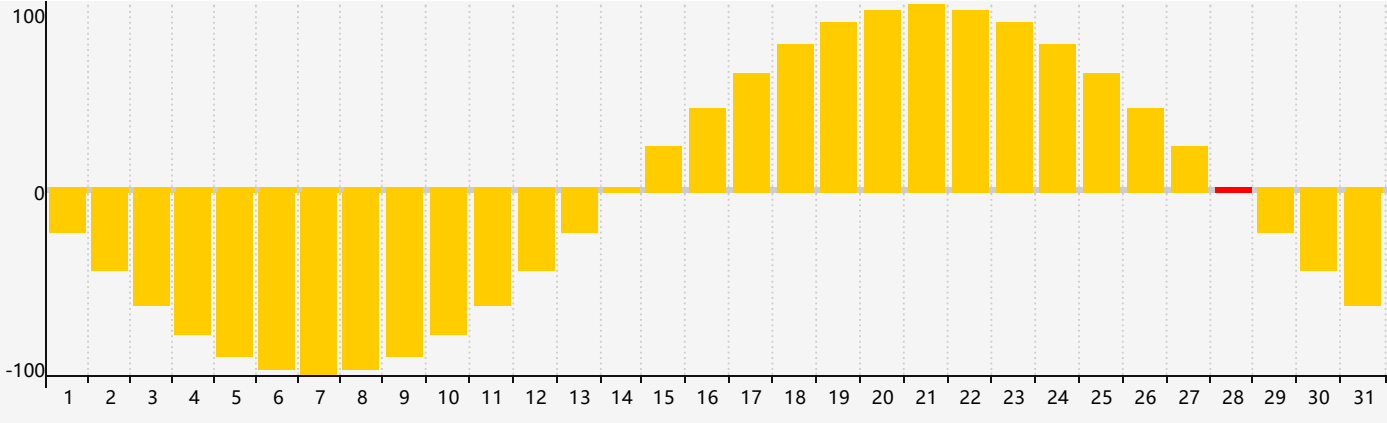

May 2024 Intellectual Biorhythm Charts

May 2024 Emotional Biorhythm Charts

May 2024 Physical Biorhythm Charts

May 2024

SUN	MON	TUE	WED	THU	FRI	SAT
28	29	30 Emotional	1	2	3	4
5	6	7	8	9	10	11
12	13	14	15	16	17	18 Intellectual
19	20 Physical	21	22	23	24	25
26	27	28 Emotional	29	30	31	1