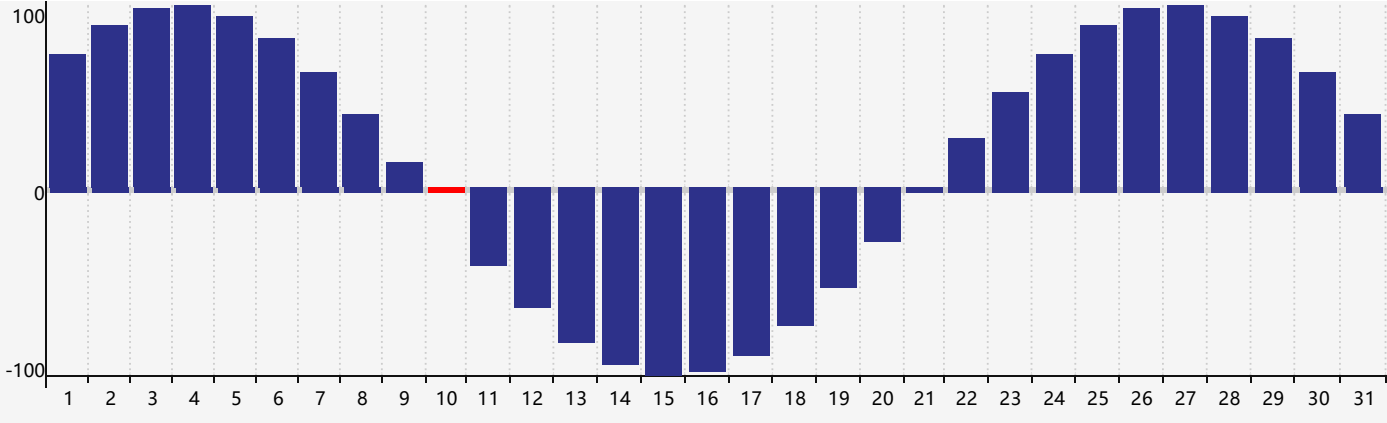

May 2024 Intellectual Biorhythm Charts

May 2024 Emotional Biorhythm Charts

May 2024 Physical Biorhythm Charts

May 2024

SUN	MON	TUE	WED	THU	FRI	SAT
28 <small>Intellectual</small> 	29 	30 	1 	2 	3 	4 <small>Emotional</small>
5 	6 	7 	8 	9 	10 <small>Physical</small> 	11
12 	13 	14 	15 	16 	17 	18
19 	20 	21 	22 	23 	24 	25
26 	27 	28 	29 	30 	31 <small>Intellectual</small> 	1 <small>Emotional</small>