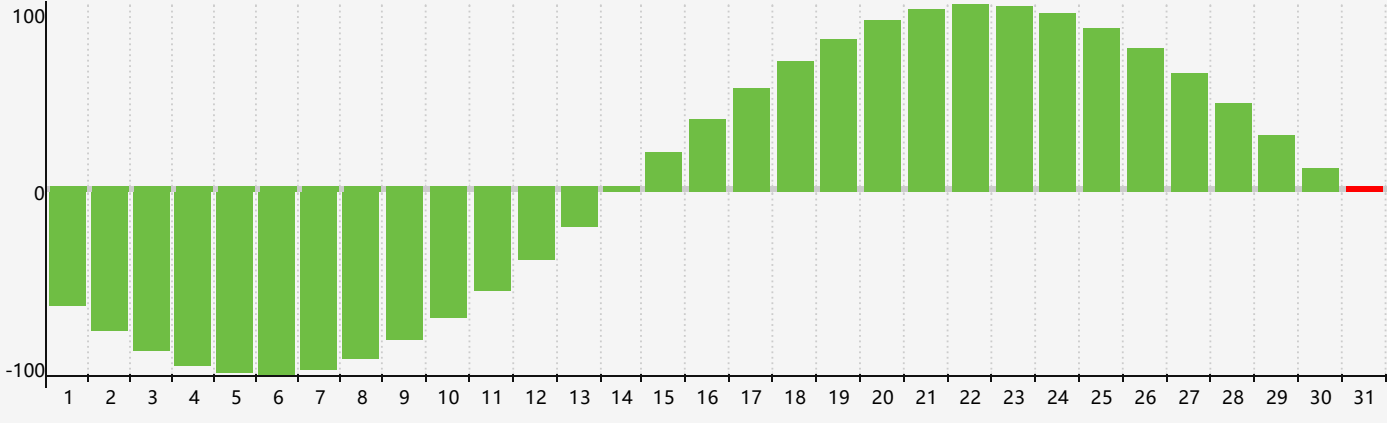

May 2024 Intellectual Biorhythm Charts

May 2024 Emotional Biorhythm Charts

May 2024 Physical Biorhythm Charts

May 2024

SUN	MON	TUE	WED	THU	FRI	SAT
28 <small>Intellectual</small> 	29 	30 	1 	2 	3 	4 <small>Emotional</small>
5 	6 	7 	8 	9 	10 <small>Physical</small> 	11
12 	13 	14 	15 	16 	17 	18
19 	20 	21 	22 	23 	24 	25
26 	27 	28 	29 	30 	31 <small>Intellectual</small> 	1 <small>Emotional</small>