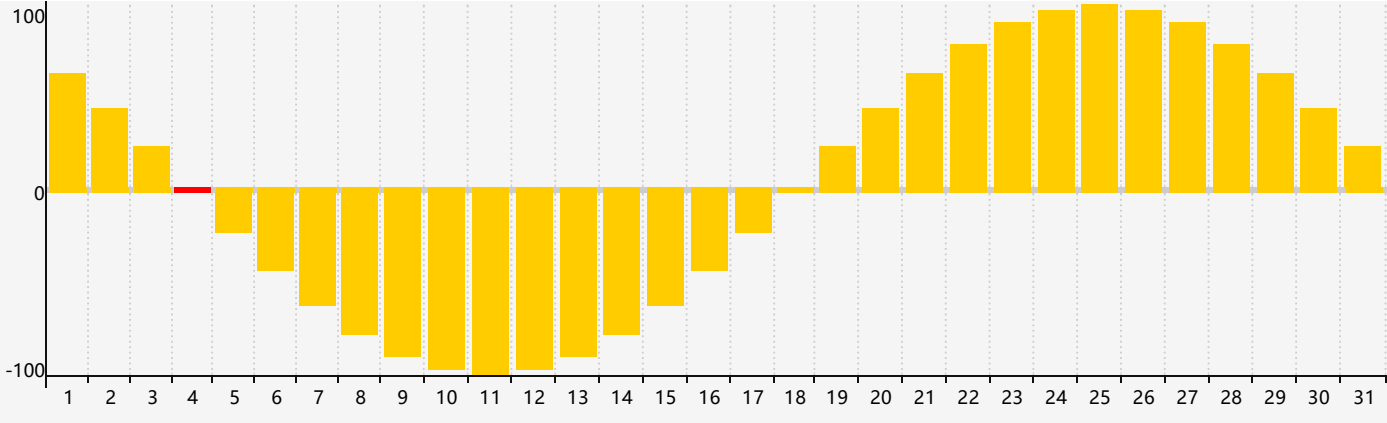

May 2024 Intellectual Biorhythm Charts

May 2024 Emotional Biorhythm Charts

May 2024 Physical Biorhythm Charts

May 2024

SUN	MON	TUE	WED	THU	FRI	SAT
28 <small>Intellectual</small> 	29 	30 	1 	2 	3 	4 <small>Emotional</small>
5 	6 	7 	8 	9 	10 <small>Physical</small> 	11
12 	13 	14 	15 	16 	17 	18
19 	20 	21 	22 	23 	24 	25
26 	27 	28 	29 	30 	31 <small>Intellectual</small> 	1 <small>Emotional</small>