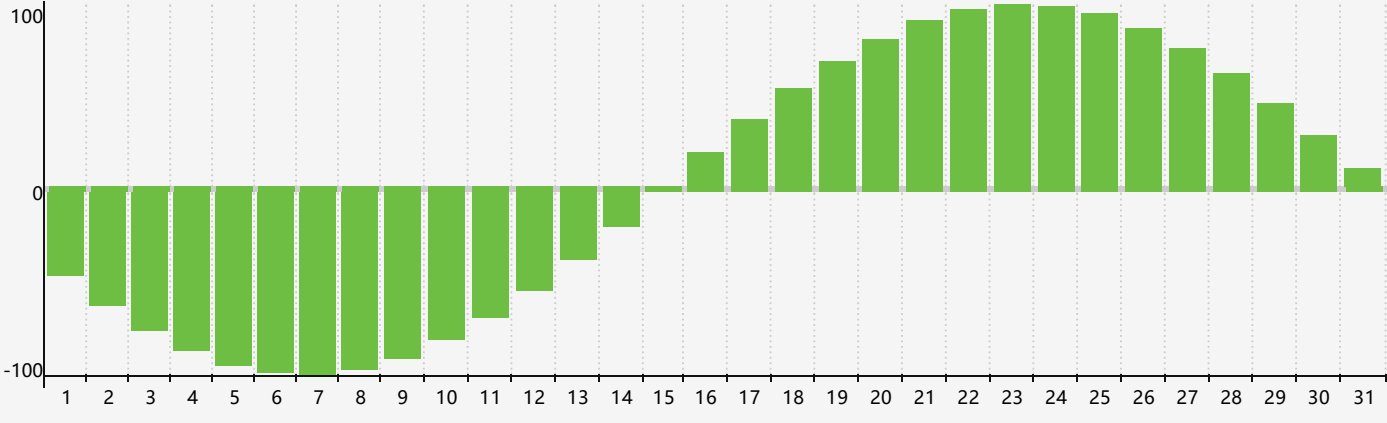

May 2024 Intellectual Biorhythm Charts

May 2024 Emotional Biorhythm Charts

May 2024 Physical Biorhythm Charts

May 2024

SUN	MON	TUE	WED	THU	FRI	SAT
28	29 <small>Intellectual</small>	30	1	2	3	4
5 <small>Physical</small>	6	7	8	9	10	11
12	13	14	15	16	17	18
19	20	21	22	23	24	25 <small>Emotional</small>
26	27	28 <small>Physical</small>	29	30	31	1 <small>Intellectual</small>