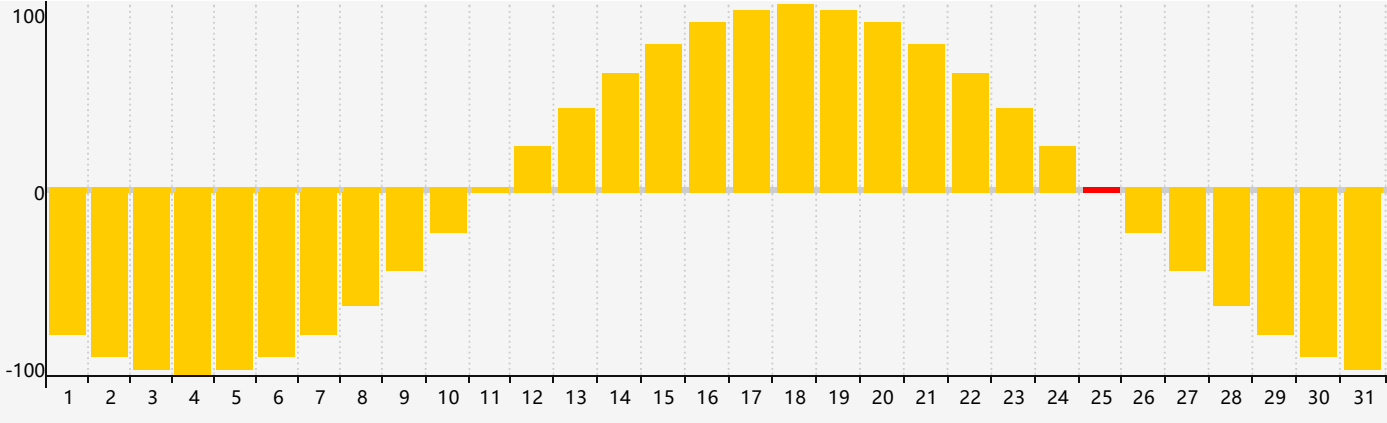

May 2024 Intellectual Biorhythm Charts

May 2024 Emotional Biorhythm Charts

May 2024 Physical Biorhythm Charts

May 2024

SUN	MON	TUE	WED	THU	FRI	SAT
28	29 <small>Intellectual</small>	30	1	2	3	4
5 <small>Physical</small>	6	7	8	9	10	11
12	13	14	15	16	17	18
19	20	21	22	23	24	25 <small>Emotional</small>
26	27	28 <small>Physical</small>	29	30	31	1 <small>Intellectual</small>