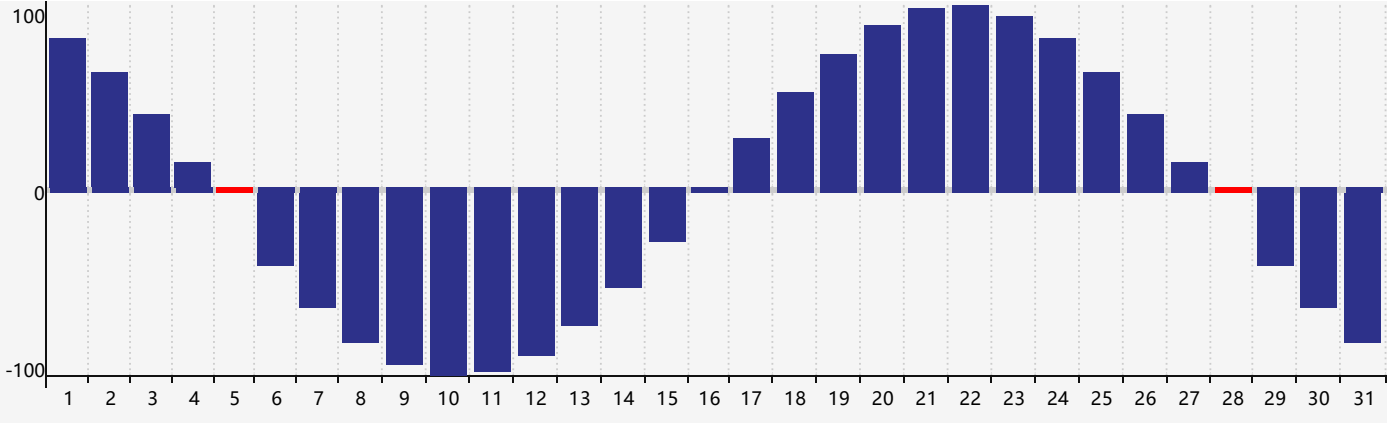

May 2024 Intellectual Biorhythm Charts

May 2024 Emotional Biorhythm Charts

May 2024 Physical Biorhythm Charts

May 2024

SUN	MON	TUE	WED	THU	FRI	SAT
28	29 <small>Intellectual</small>	30	1	2	3	4
5 <small>Physical</small>	6	7	8	9	10	11
12	13	14	15	16	17	18
19	20	21	22	23	24	25 <small>Emotional</small>
26	27	28 <small>Physical</small>	29	30	31	1 <small>Intellectual</small>