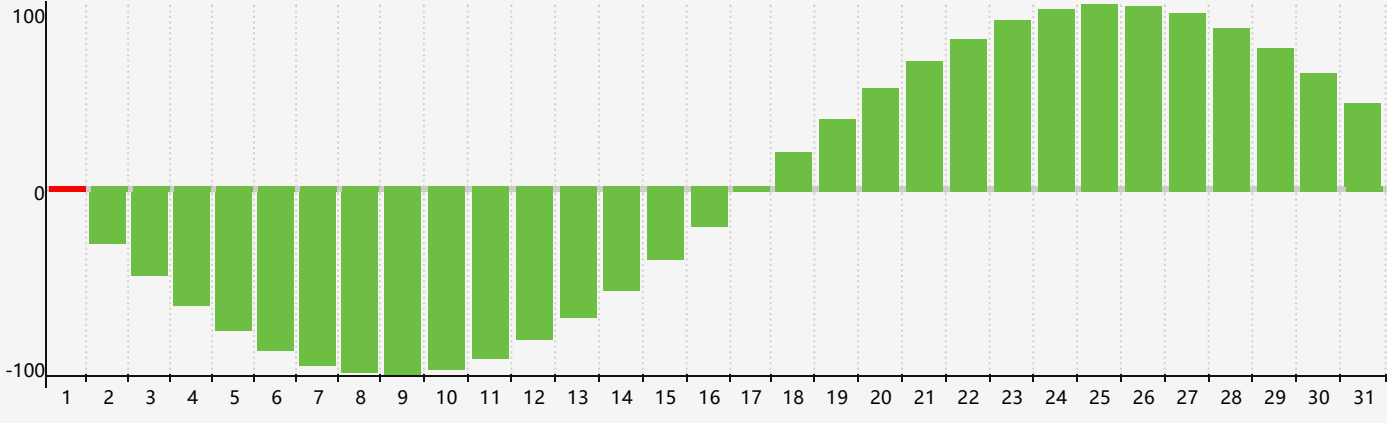

May 2024 Intellectual Biorhythm Charts

May 2024 Emotional Biorhythm Charts

May 2024 Physical Biorhythm Charts

May 2024

SUN	MON	TUE	WED	THU	FRI	SAT
28 	29 Emotional 	30 	1 Intellectual 	2 	3 Physical 	4 
5 	6 	7 	8 	9 	10 	11 
12 	13 	14 	15 	16 	17 	18 
19 	20 	21 	22 	23 	24 	25 
26 Physical 	27 Emotional 	28 	29 	30 	31 	1 