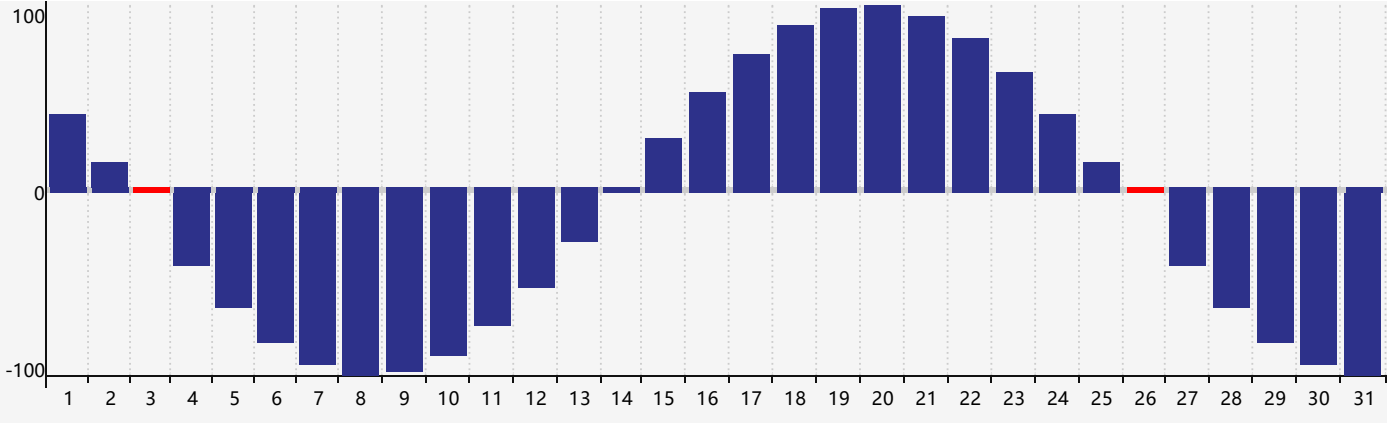

May 2024 Intellectual Biorhythm Charts

May 2024 Emotional Biorhythm Charts

May 2024 Physical Biorhythm Charts

May 2024

SUN	MON	TUE	WED	THU	FRI	SAT
28 	29 Emotional 	30 	1 Intellectual 	2 	3 Physical 	4 
5 	6 	7 	8 	9 	10 	11 
12 	13 	14 	15 	16 	17 	18 
19 	20 	21 	22 	23 	24 	25 
26 Physical 	27 Emotional 	28 	29 	30 	31 	1 