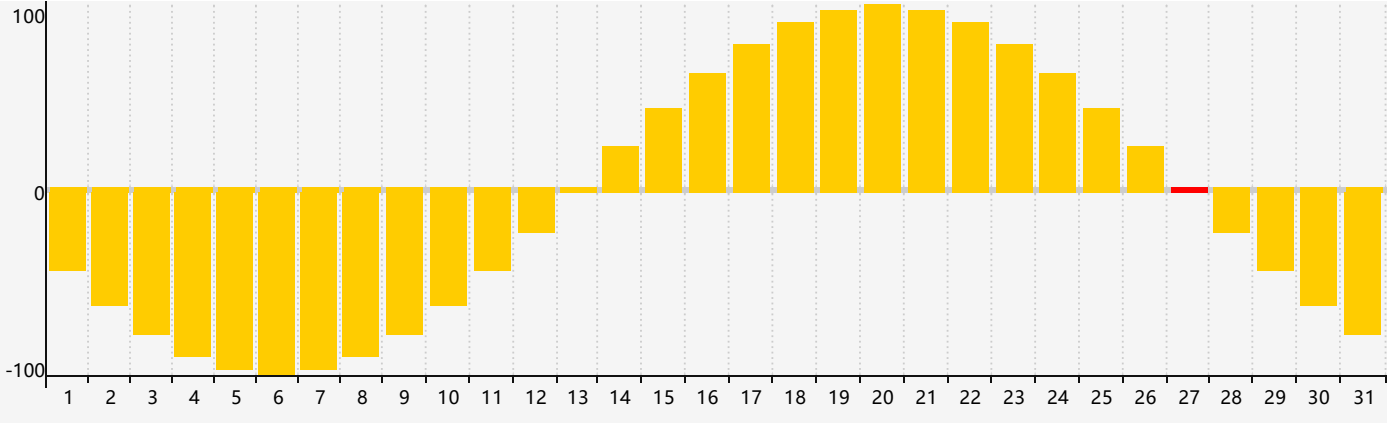

May 2024 Intellectual Biorhythm Charts

May 2024 Emotional Biorhythm Charts

May 2024 Physical Biorhythm Charts

May 2024

SUN	MON	TUE	WED	THU	FRI	SAT
28 	29 Emotional 	30 	1 Intellectual 	2 	3 Physical 	4 
5 	6 	7 	8 	9 	10 	11 
12 	13 	14 	15 	16 	17 	18 
19 	20 	21 	22 	23 	24 	25 
26 Physical 	27 Emotional 	28 	29 	30 	31 	1 