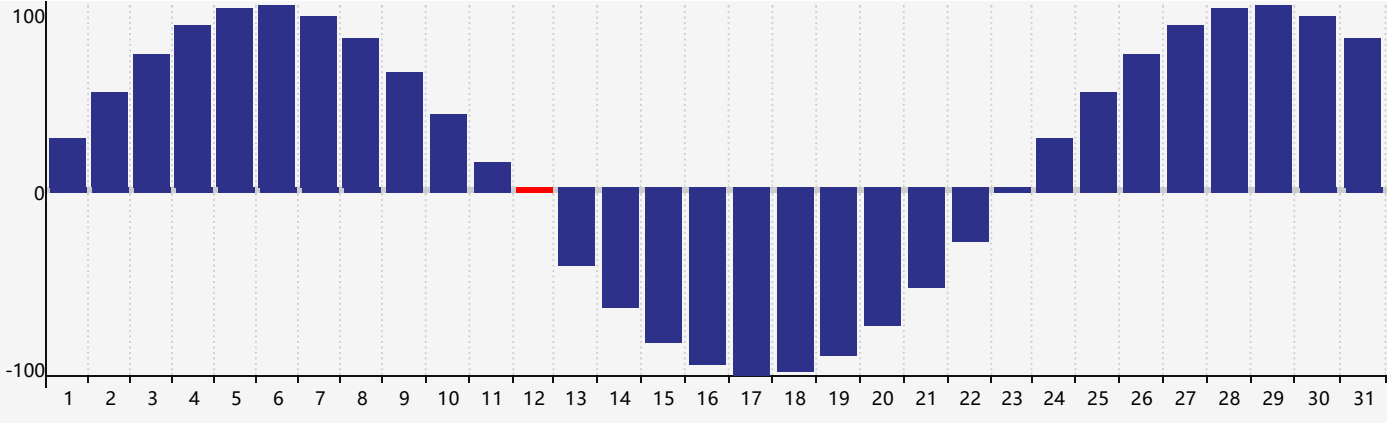

May 2024 Intellectual Biorhythm Charts

May 2024 Emotional Biorhythm Charts

May 2024 Physical Biorhythm Charts

May 2024

SUN	MON	TUE	WED	THU	FRI	SAT
28	29	30	1	2	3	4
5	6	7	8	9 Emotional	10	11
12 Physical	13	14	15 Intellectual	16	17	18
19	20	21	22	23	24	25
26	27	28	29	30	31	1