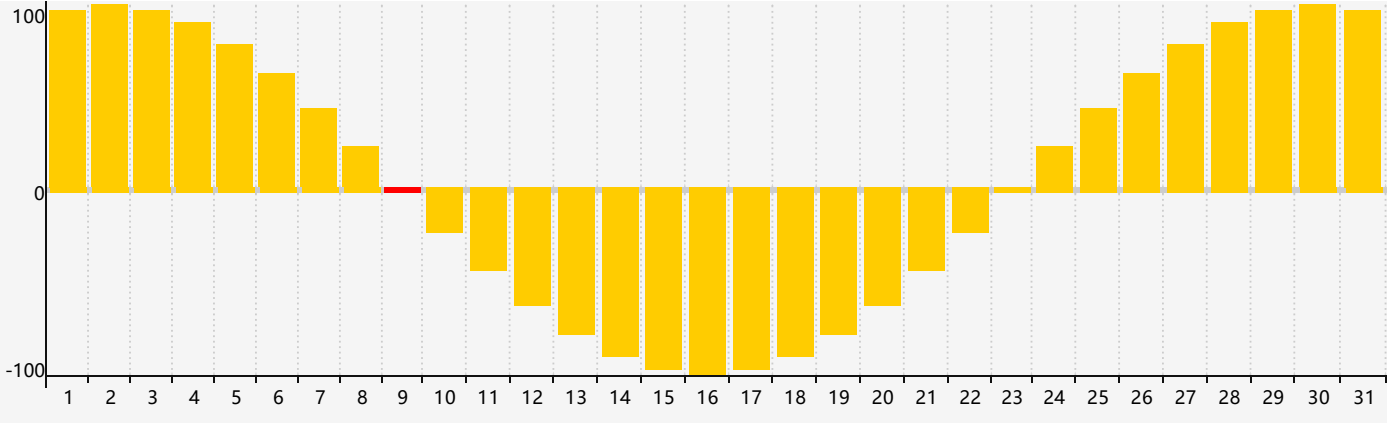

May 2024 Intellectual Biorhythm Charts

May 2024 Emotional Biorhythm Charts

May 2024 Physical Biorhythm Charts

May 2024

SUN	MON	TUE	WED	THU	FRI	SAT
28	29	30	1	2	3	4
5	6	7	8	9 Emotional	10	11
12 Physical	13	14	15 Intellectual	16	17	18
19	20	21	22	23	24	25
26	27	28	29	30	31	1