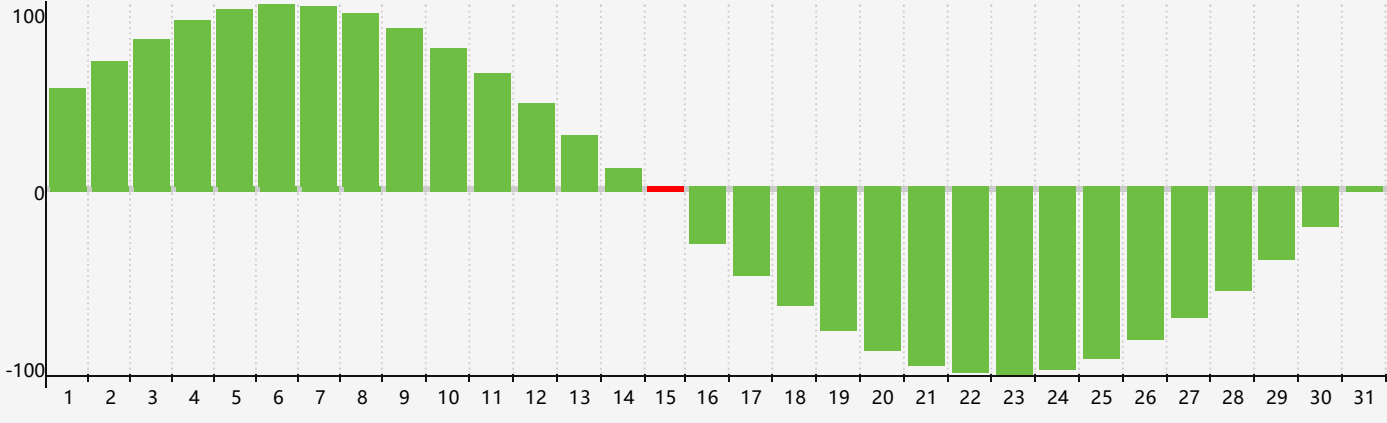

May 2024 Intellectual Biorhythm Charts

May 2024 Emotional Biorhythm Charts

May 2024 Physical Biorhythm Charts

May 2024

SUN	MON	TUE	WED	THU	FRI	SAT
28	29	30	1	2	3	4
5	6	7	8	9 Emotional	10	11
12 Physical	13	14	15 Intellectual	16	17	18
19	20	21	22	23	24	25
26	27	28	29	30	31	1