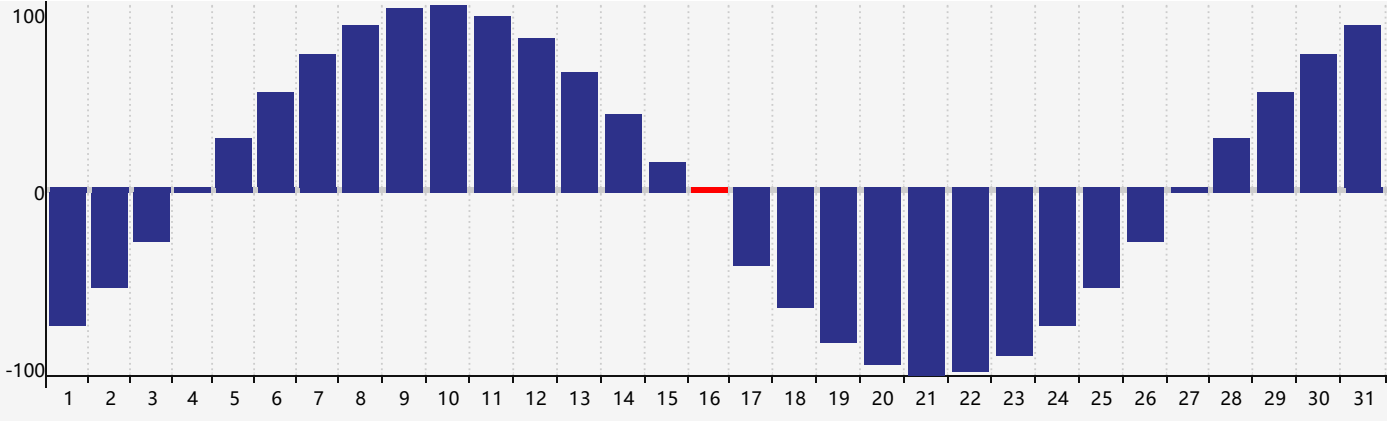

May 2024 Intellectual Biorhythm Charts

May 2024 Emotional Biorhythm Charts

May 2024 Physical Biorhythm Charts

May 2024

SUN	MON	TUE	WED	THU	FRI	SAT
28 	29 	30 	1 	2 	3 	4 
5 	6 	7 Intellectual 	8 	9 	10 	11 
12 	13 	14 	15 	16 Physical 	17 Emotional 	18 
19 	20 	21 	22 	23 	24 	25 
26 	27 	28 	29 	30 	31 	1 