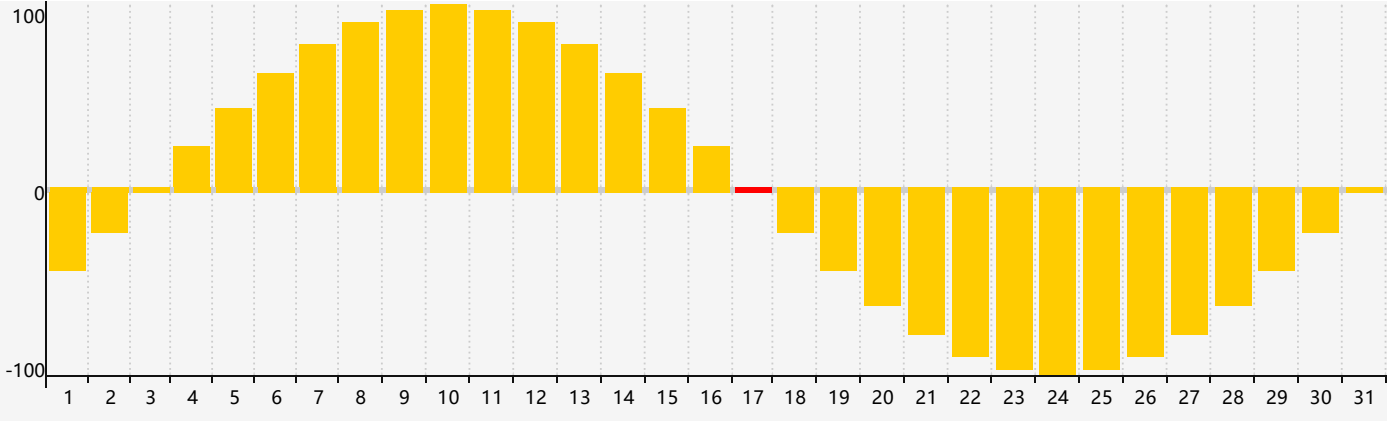

May 2024 Intellectual Biorhythm Charts

May 2024 Emotional Biorhythm Charts

May 2024 Physical Biorhythm Charts

May 2024

SUN	MON	TUE	WED	THU	FRI	SAT
28 	29 	30 	1 	2 	3 	4 
5 	6 	7 Intellectual 	8 	9 	10 	11 
12 	13 	14 	15 	16 Physical 	17 Emotional 	18 
19 	20 	21 	22 	23 	24 	25 
26 	27 	28 	29 	30 	31 	1 