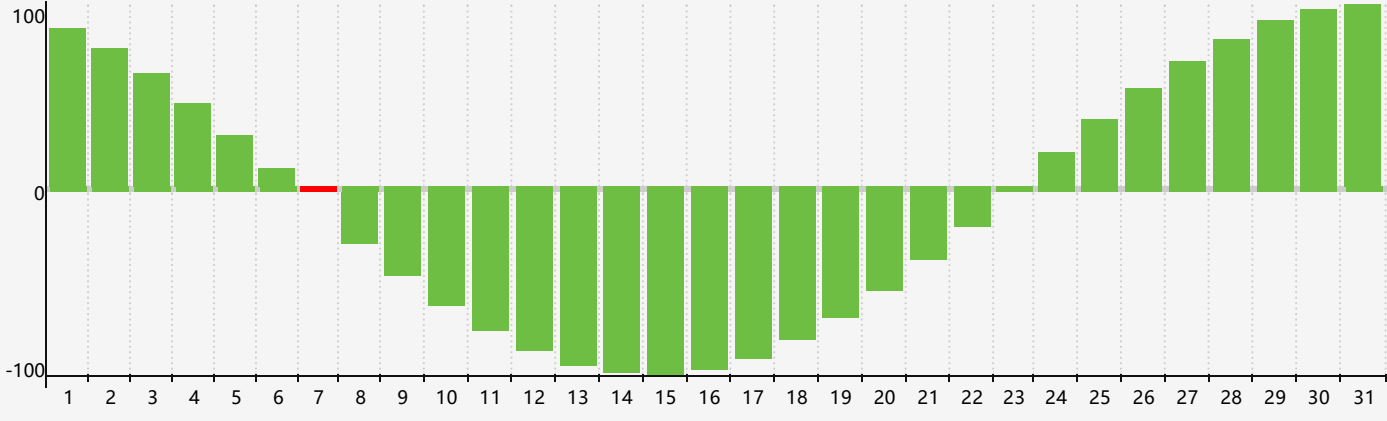

May 2024 Intellectual Biorhythm Charts

May 2024 Emotional Biorhythm Charts

May 2024 Physical Biorhythm Charts

May 2024

SUN	MON	TUE	WED	THU	FRI	SAT
28 	29 	30 	1 	2 	3 	4 
5 	6 	7 Intellectual 	8 	9 	10 	11 
12 	13 	14 	15 	16 Physical 	17 Emotional 	18 
19 	20 	21 	22 	23 	24 	25 
26 	27 	28 	29 	30 	31 	1 