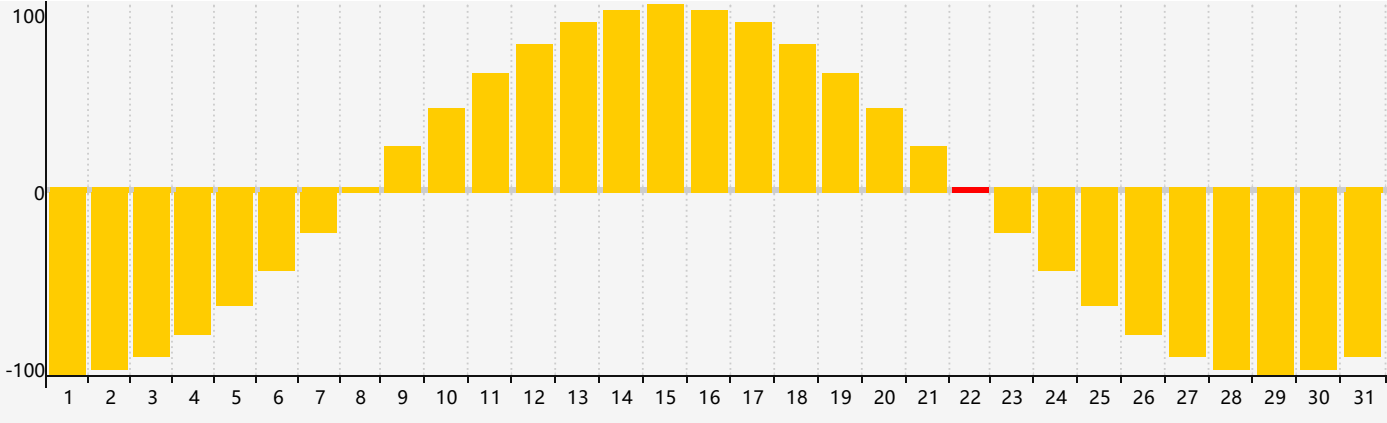

May 2024 Intellectual Biorhythm Charts

May 2024 Emotional Biorhythm Charts

May 2024 Physical Biorhythm Charts

May 2024

SUN	MON	TUE	WED	THU	FRI	SAT
28	29	30	1	2	3	4
5	6	7	8 Physical	9	10	11
12	13	14	15	16	17	18 Intellectual
19	20	21	22 Emotional	23	24	25
26	27	28	29	30	31 Physical	1