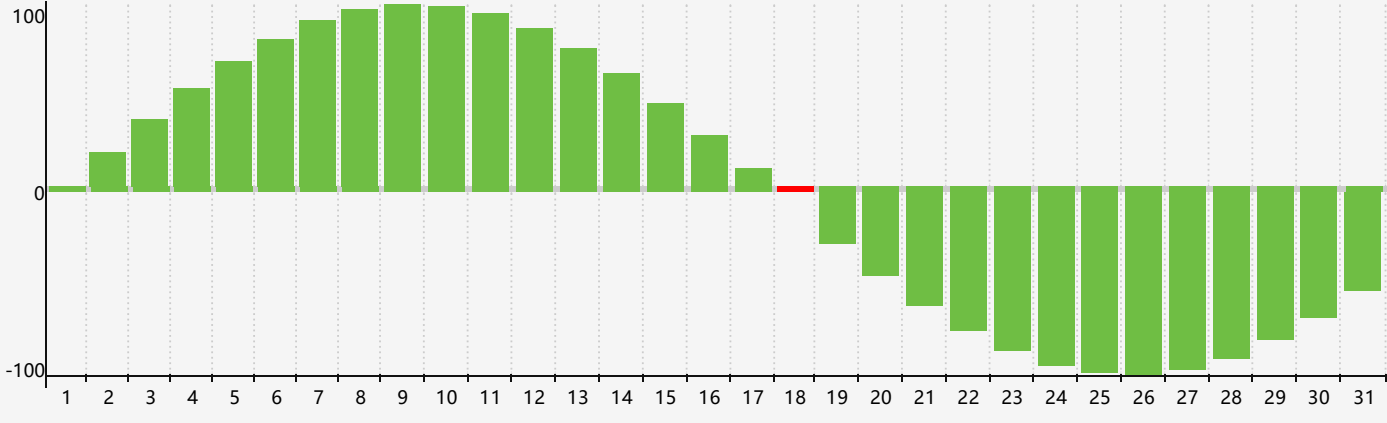

May 2024 Intellectual Biorhythm Charts

May 2024 Emotional Biorhythm Charts

May 2024 Physical Biorhythm Charts

May 2024

SUN	MON	TUE	WED	THU	FRI	SAT
28	29	30	1	2	3	4
5	6	7	8 Physical	9	10	11
12	13	14	15	16	17	18 Intellectual
19	20	21	22 Emotional	23	24	25
26	27	28	29	30	31 Physical	1