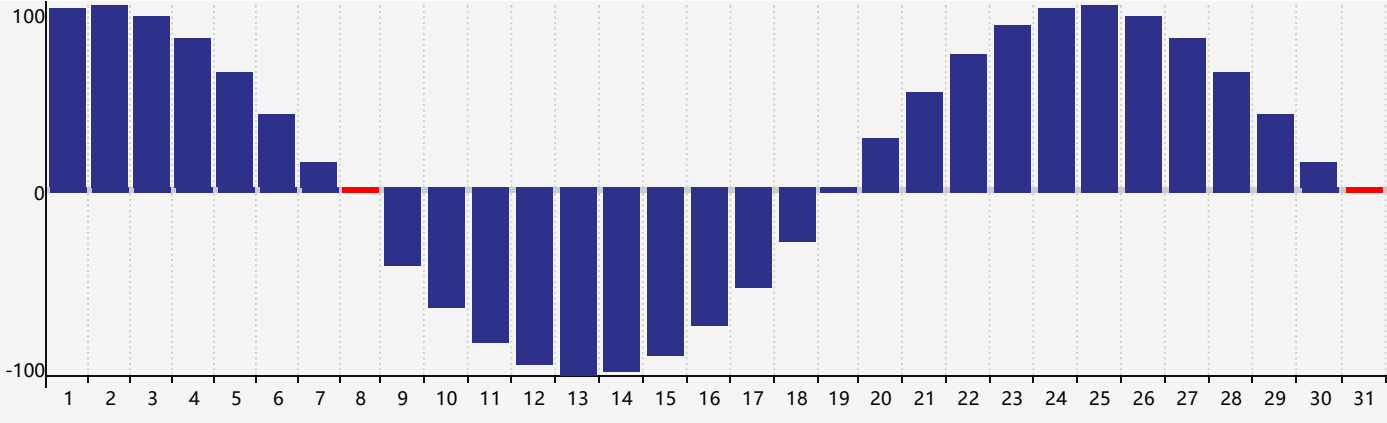

May 2024 Intellectual Biorhythm Charts

May 2024 Emotional Biorhythm Charts

May 2024 Physical Biorhythm Charts

May 2024

SUN	MON	TUE	WED	THU	FRI	SAT
28	29	30	1	2	3	4
5	6	7	8 Physical	9	10	11
12	13	14	15	16	17	18 Intellectual
19	20	21	22 Emotional	23	24	25
26	27	28	29	30	31 Physical	1