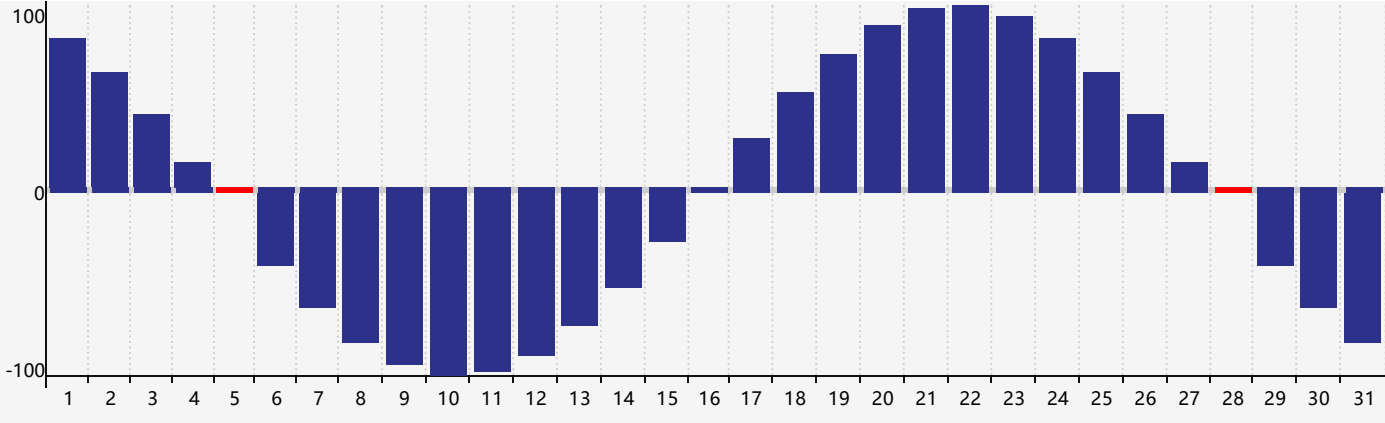

May 2024 Intellectual Biorhythm Charts

May 2024 Emotional Biorhythm Charts

May 2024 Physical Biorhythm Charts

May 2024

SUN	MON	TUE	WED	THU	FRI	SAT
28 	29 	30 	1 	2 	3 	4 
5 Physical 	6 	7 	8 Emotional 	9 	10 	11 
12 	13 	14 	15 	16 	17 	18 
19 	20 	21 	22 Intellectual 	23 	24 	25 
26 	27 	28 Physical 	29 	30 	31 	1 