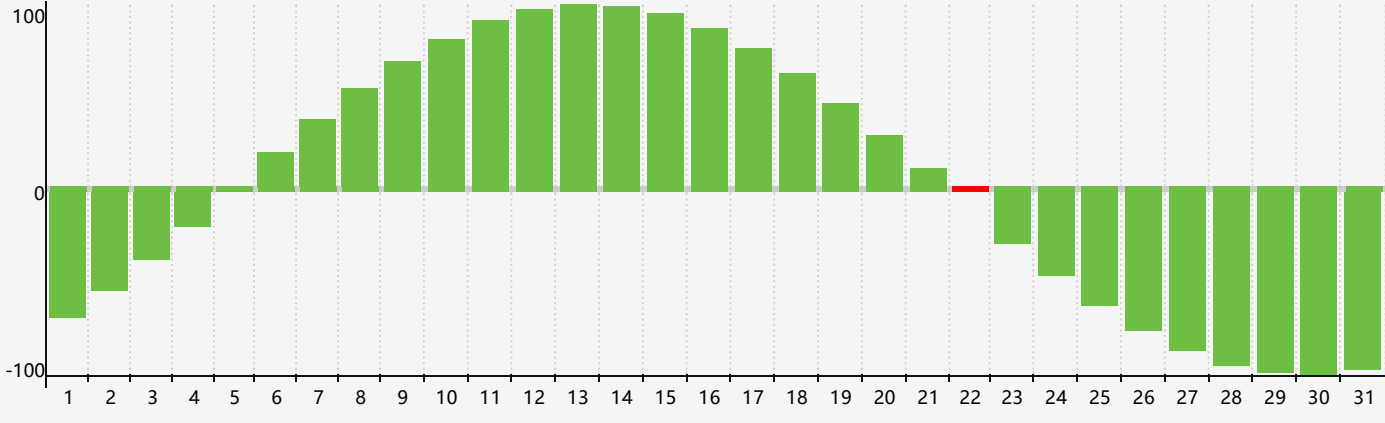

May 2024 Intellectual Biorhythm Charts

May 2024 Emotional Biorhythm Charts

May 2024 Physical Biorhythm Charts

May 2024

SUN	MON	TUE	WED	THU	FRI	SAT
28 	29 	30 	1 	2 	3 	4 
5 Physical 	6 	7 	8 Emotional 	9 	10 	11 
12 	13 	14 	15 	16 	17 	18 
19 	20 	21 	22 Intellectual 	23 	24 	25 
26 	27 	28 Physical 	29 	30 	31 	1 