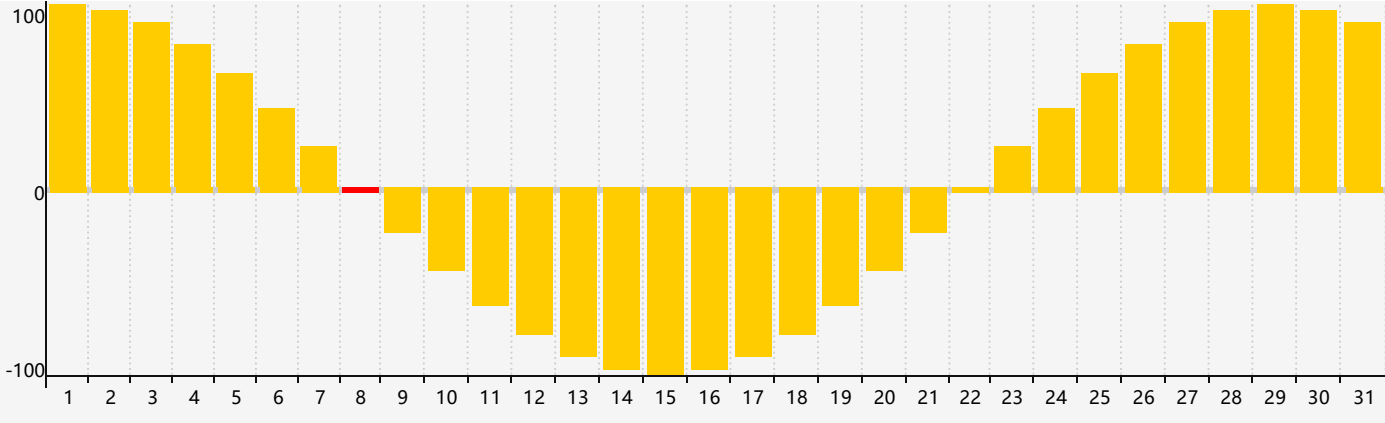

May 2024 Intellectual Biorhythm Charts

May 2024 Emotional Biorhythm Charts

May 2024 Physical Biorhythm Charts

May 2024

SUN	MON	TUE	WED	THU	FRI	SAT
28 	29 	30 	1 	2 	3 	4 
5 Physical 	6 	7 	8 Emotional 	9 	10 	11 
12 	13 	14 	15 	16 	17 	18 
19 	20 	21 	22 Intellectual 	23 	24 	25 
26 	27 	28 Physical 	29 	30 	31 	1 