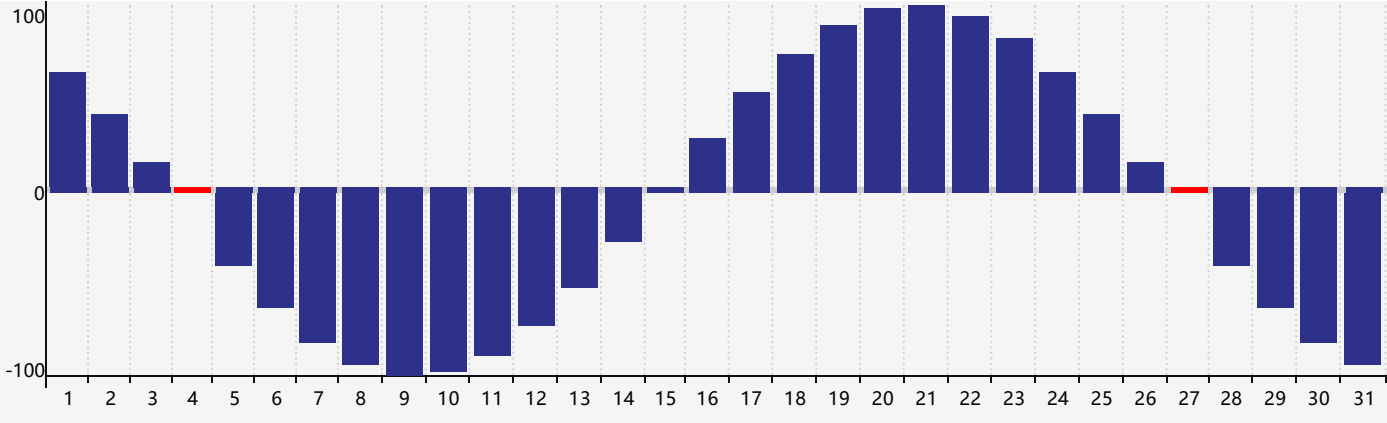

May 2024 Intellectual Biorhythm Charts

May 2024 Emotional Biorhythm Charts

May 2024 Physical Biorhythm Charts

May 2024

SUN	MON	TUE	WED	THU	FRI	SAT
28 	29 	30 	1 	2 	3 	4 Physical 
5 	6 	7 	8 	9 	10 	11 
12 	13 Intellectual 	14 	15 Emotional 	16 	17 	18 
19 	20 	21 	22 	23 	24 	25 
26 	27 Physical 	28 	29 	30 	31 	1 