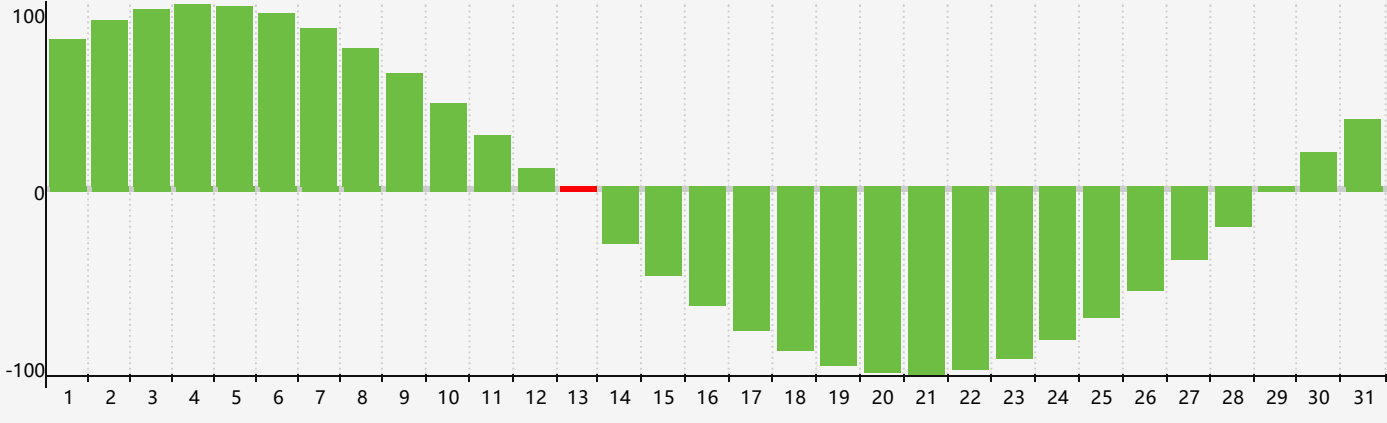

May 2024 Intellectual Biorhythm Charts

May 2024 Emotional Biorhythm Charts

May 2024 Physical Biorhythm Charts

May 2024

SUN	MON	TUE	WED	THU	FRI	SAT
28 	29 	30 	1 	2 	3 	4 Physical 
5 	6 	7 	8 	9 	10 	11 
12 	13 Intellectual 	14 	15 Emotional 	16 	17 	18 
19 	20 	21 	22 	23 	24 	25 
26 	27 Physical 	28 	29 	30 	31 	1 