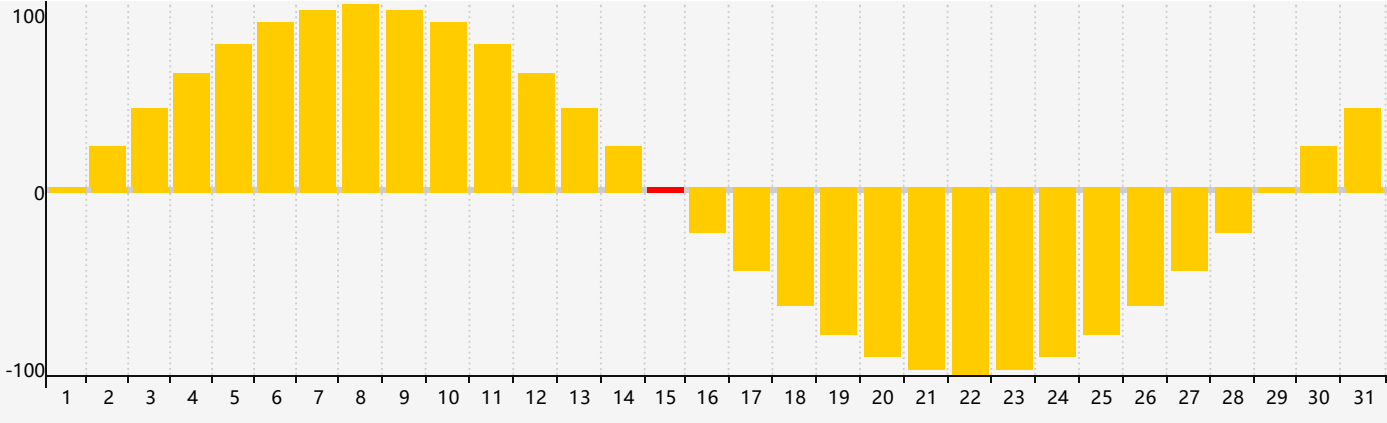

May 2024 Intellectual Biorhythm Charts

May 2024 Emotional Biorhythm Charts

May 2024 Physical Biorhythm Charts

May 2024

SUN	MON	TUE	WED	THU	FRI	SAT
28 	29 	30 	1 	2 	3 	4 Physical 
5 	6 	7 	8 	9 	10 	11 
12 	13 Intellectual 	14 	15 Emotional 	16 	17 	18 
19 	20 	21 	22 	23 	24 	25 
26 	27 Physical 	28 	29 	30 	31 	1 