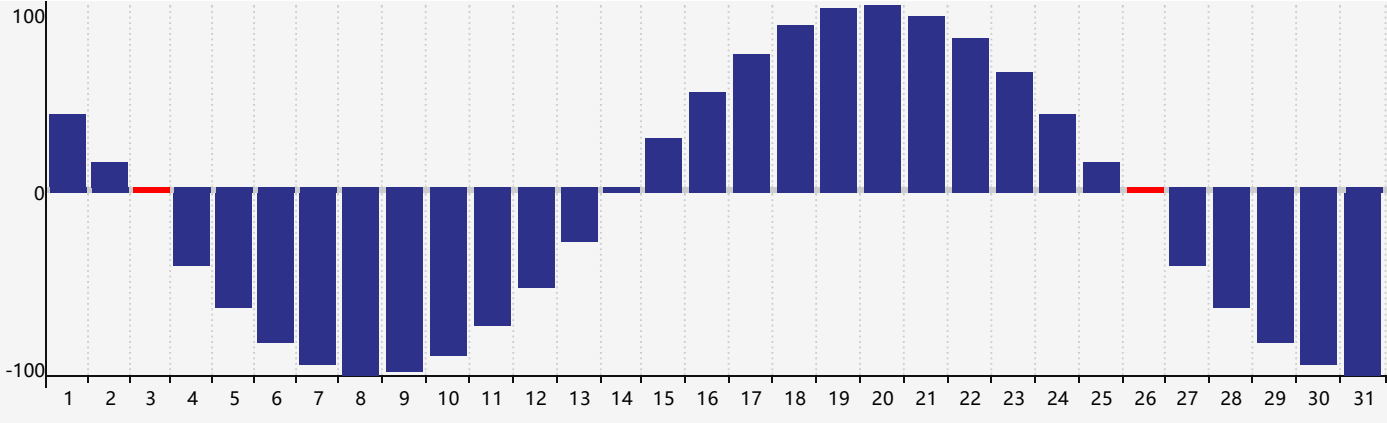

May 2024 Intellectual Biorhythm Charts

May 2024 Emotional Biorhythm Charts

May 2024 Physical Biorhythm Charts

May 2024

SUN	MON	TUE	WED	THU	FRI	SAT
28	29 <small>Intellectual</small>	30	1	2	3 <small>Physical</small>	4
5	6	7	8	9	10	11
12	13	14	15	16	17	18
19	20	21 <small>Emotional</small>	22	23	24	25
26 <small>Physical</small>	27	28	29	30	31	1 <small>Intellectual</small>