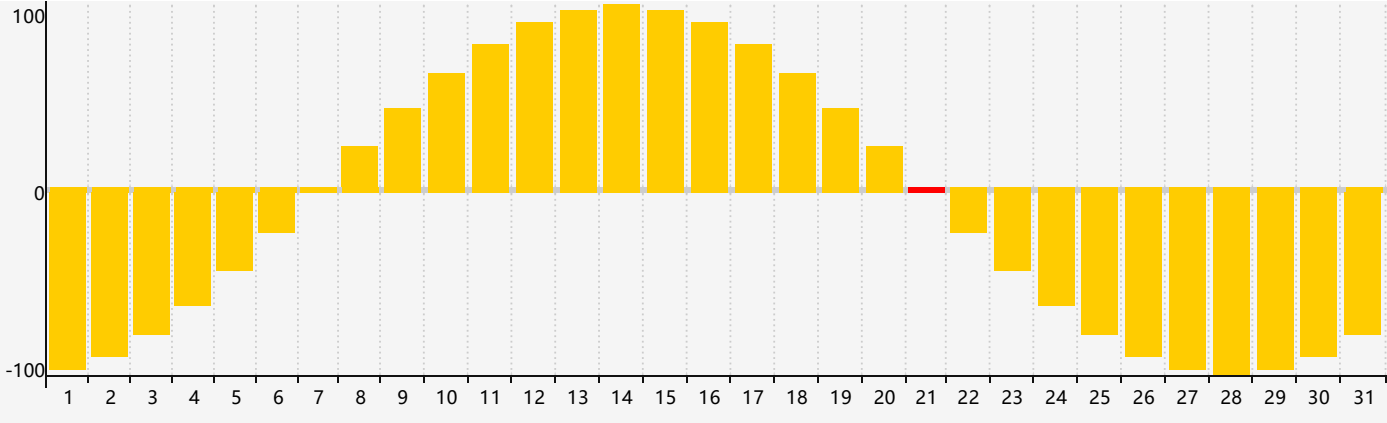

May 2024 Intellectual Biorhythm Charts

May 2024 Emotional Biorhythm Charts

May 2024 Physical Biorhythm Charts

May 2024

SUN	MON	TUE	WED	THU	FRI	SAT
28	29 <small>Intellectual</small>	30	1	2	3 <small>Physical</small>	4
5	6	7	8	9	10	11
12	13	14	15	16	17	18
19	20	21 <small>Emotional</small>	22	23	24	25
26 <small>Physical</small>	27	28	29	30	31	1 <small>Intellectual</small>