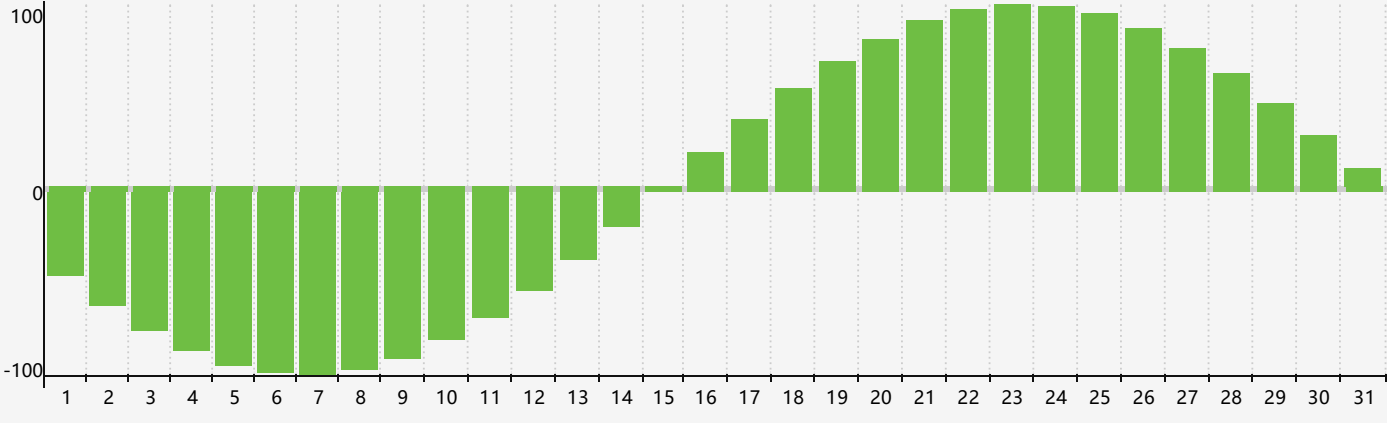

May 2024 Intellectual Biorhythm Charts

May 2024 Emotional Biorhythm Charts

May 2024 Physical Biorhythm Charts

May 2024

SUN	MON	TUE	WED	THU	FRI	SAT
28	29 <small>Intellectual</small>	30	1	2	3 <small>Physical</small>	4
5	6	7	8	9	10	11
12	13	14	15	16	17	18
19	20	21 <small>Emotional</small>	22	23	24	25
26 <small>Physical</small>	27	28	29	30	31	1 <small>Intellectual</small>