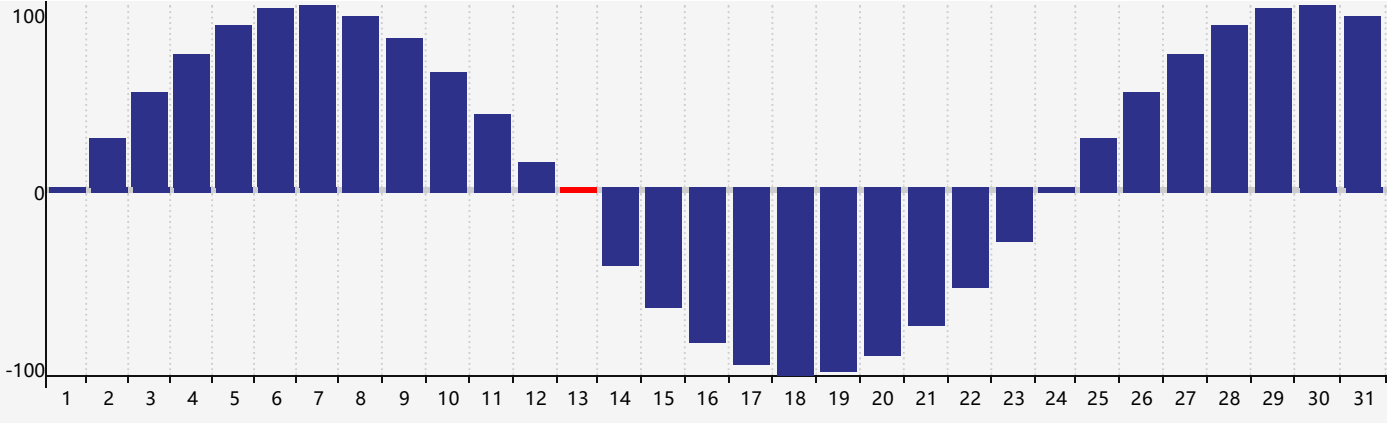

May 2024 Intellectual Biorhythm Charts

May 2024 Emotional Biorhythm Charts

May 2024 Physical Biorhythm Charts

May 2024

SUN	MON	TUE	WED	THU	FRI	SAT
28 	29 	30 	1 	2 	3 	4 
5 	6 	7 	8 	9 	10 	11 
12 	13 Emotional Physical 	14 	15 	16 	17 	18 
19 	20 	21 	22 	23 	24 	25 
26 	27 	28 	29 Intellectual 	30 	31 	1 