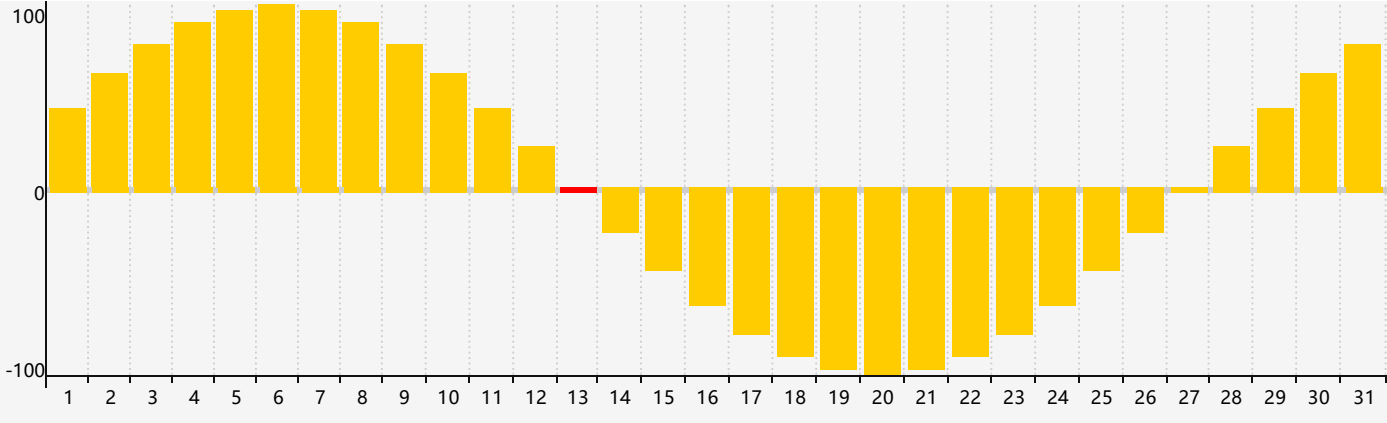

May 2024 Intellectual Biorhythm Charts

May 2024 Emotional Biorhythm Charts

May 2024 Physical Biorhythm Charts

May 2024

SUN	MON	TUE	WED	THU	FRI	SAT
28 	29 	30 	1 	2 	3 	4 
5 	6 	7 	8 	9 	10 	11 
12 	13 Emotional Physical 	14 	15 	16 	17 	18 
19 	20 	21 	22 	23 	24 	25 
26 	27 	28 	29 Intellectual 	30 	31 	1 