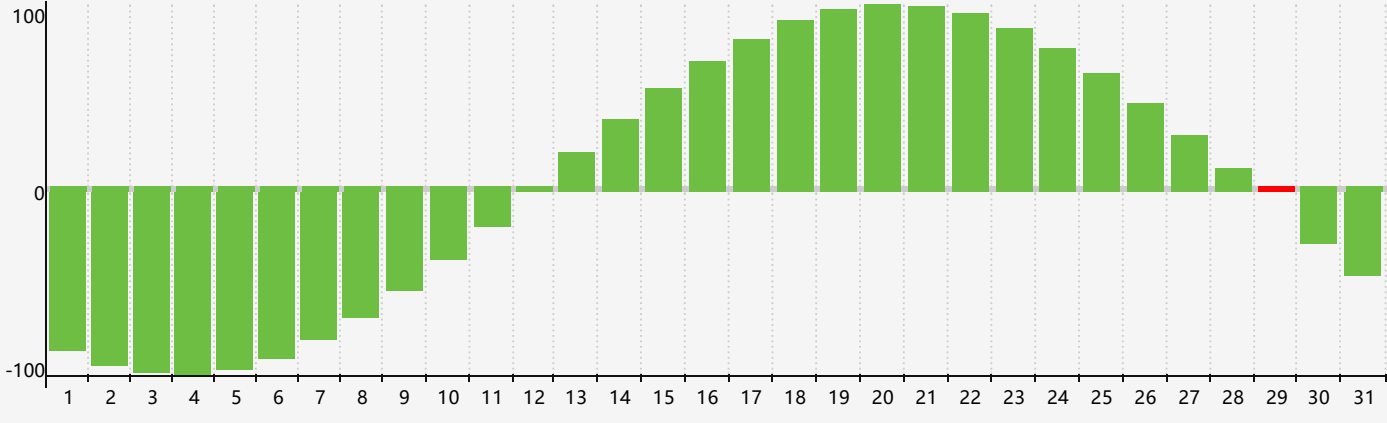

May 2024 Intellectual Biorhythm Charts

May 2024 Emotional Biorhythm Charts

May 2024 Physical Biorhythm Charts

May 2024

SUN	MON	TUE	WED	THU	FRI	SAT
28 	29 	30 	1 	2 	3 	4 
5 	6 	7 	8 	9 	10 	11 
12 	13 Emotional Physical 	14 	15 	16 	17 	18 
19 	20 	21 	22 	23 	24 	25 
26 	27 	28 	29 Intellectual 	30 	31 	1 